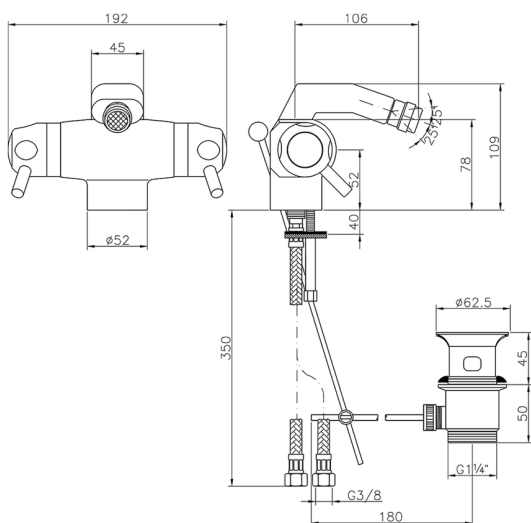

Thermostatic bidet mixer COMMUNITY_CPT55010

MODEL **CPT55010**

Thermostatic bidet mixer, with 1"1/4 pop-up waste, G.3/8" stainless steel flexible hose

AVAILABLE FINISHINGS

CHARACTERISTICS

Cartridge Spare Parts **24.02AB.PL**

12x32 Plus Thermostatic Valve

Thermostatic

The Huber thermostatic is your personal water manager, helping you to handle, control and save water and energy.

2024-11-15