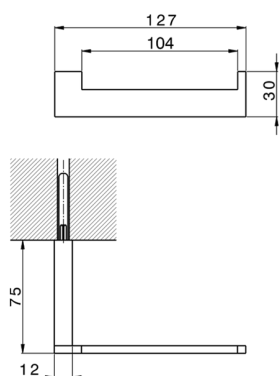

Toilet paper holder BATHROOM ACCESSORIES_SQ090402

MODEL **SQ090402**

Toilet paper holder

AVAILABLE FINISHINGS

-  **21** 21 Chrome
-  **2B** 2B Polished Nickel
-  **2F** 2F Brushed Nickel
-  **2Q** 2Q Black Titanium
-  **40** 40 Matt Black
-  **4Q** 4Q Matt White