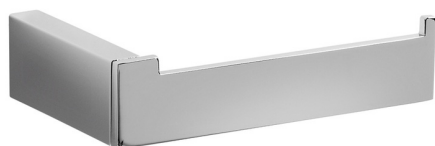

Toilet paper holder BATHROOM ACCESSORIES_SQ090402

MODEL **SQ090402**

Toilet paper holder

AVAILABLE FINISHINGS

-  **21** 21 Chrome
-  **2B** 2B Polished Nickel
-  **2F** 2F Brushed Nickel
-  **2Q** 2Q Black Titanium
-  **40** 40 Matt Black
-  **4Q** 4Q Matt White