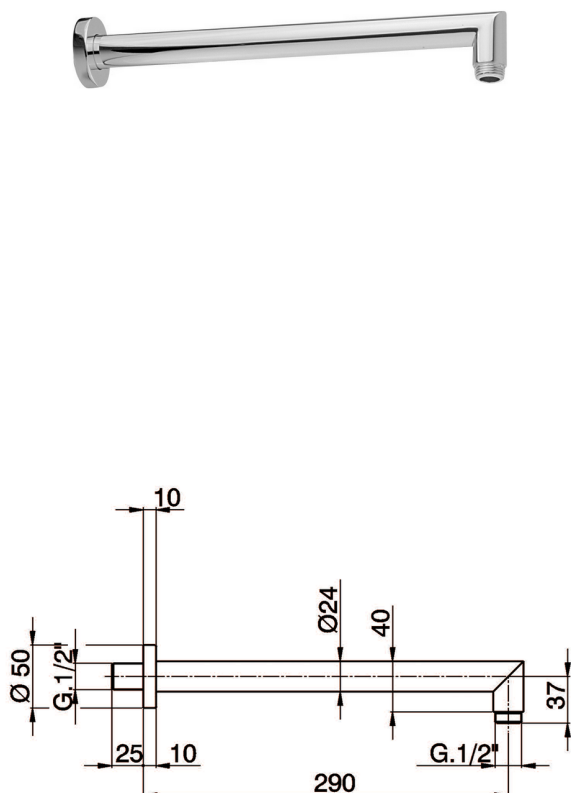

Shower arm SHOWER_SS013243

MODEL **SS013243**

Shower arm, L.290 mm

AVAILABLE FINISHINGS

-  **21** 21 Chrome
-  **2A** 2A Satin Brushed Nickel
-  **2B** 2B Polished Nickel
-  **2F** 2F Brushed Nickel
-  **40** 40 Matt Black
-  **4Q** 4Q Matt White
-  **2P** 2P Rose Gold