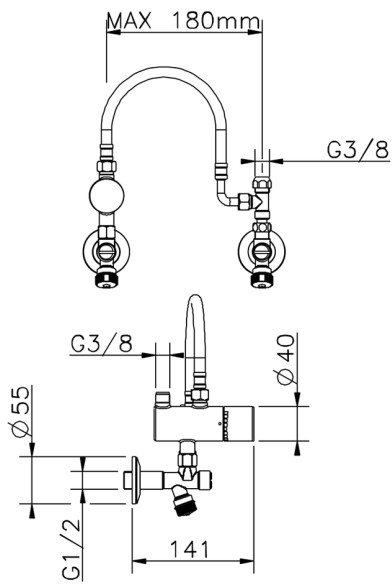

Temperature limiter CLINIC&TECHNICAL_TYT83011

MODEL **TYT83011**

Temperature limiter, with installation kit

AVAILABLE FINISHINGS

CHARACTERISTICS

2024-09-19