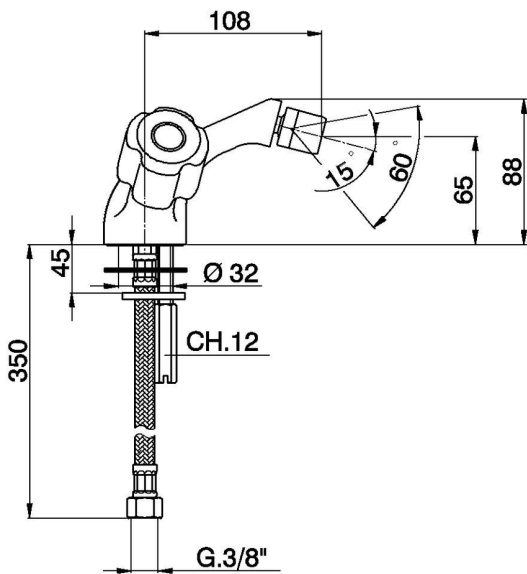

Bidet mixer EVA_EV000560

MODEL **EV000560**

Bidet mixer, without automatic pop-up waste, G.3/8" stainless steel flexible hose, without handles

AVAILABLE FINISHINGS

CHARACTERISTICS

2026-04-08