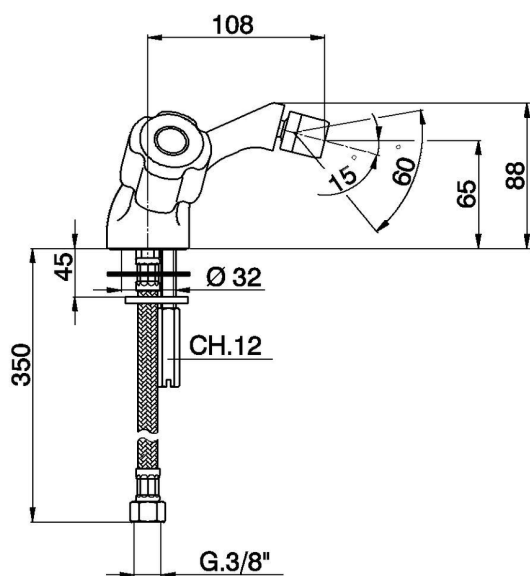

Bidet mixer EVA_EV000560

MODEL **EV000560**

Bidet mixer, without automatic pop-up waste, G.3/8" stainless steel flexible hose, without handles

AVAILABLE FINISHINGS

CHARACTERISTICS

2026-06-26