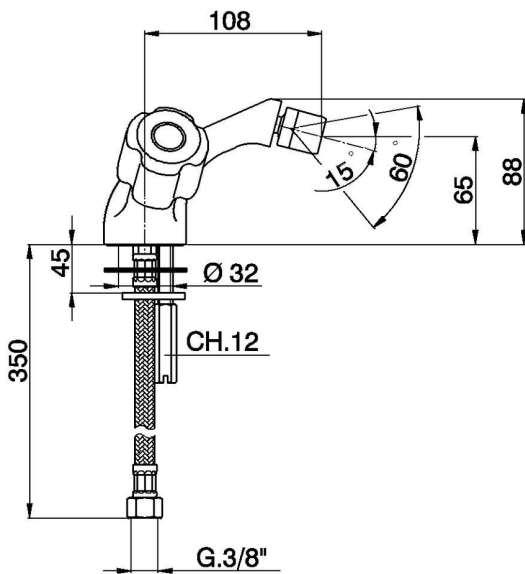

## Bidet mixer EVA\_EV000560

MODEL **EV000560**

Bidet mixer, without automatic pop-up waste, G.3/8" stainless steel flexible hose, without handles

AVAILABLE FINISHINGS

CHARACTERISTICS

2026-06-06