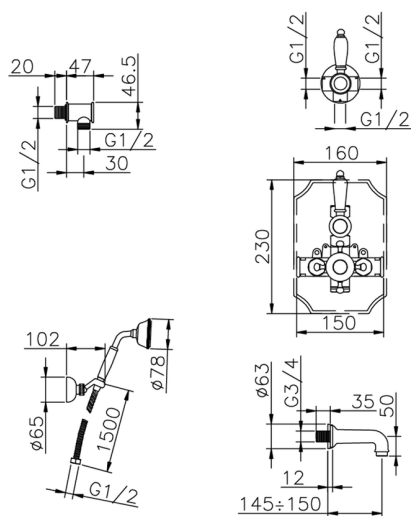

## Concealed thermostatic bath set VICTORIAN\_915.VT01H.

MODEL **915.VT01H.**

Concealed thermostatic bath set, 1/2" Concealed Thermostatic valve, 1/2" outlet stopvalve, 2-outlet diverter, wall mounted adjustable handshower bracket, 78 mm Brass classic one spray handshower, 3/4 M 150 mm spout, 1/2" wall elbow, 150 cm Brass flexible hose

### CHARACTERISTICS

Cartridge Spare Parts **24.04A.PP**

**8x20 Plus P Thermostatic Valve**

Installation **Concealed**