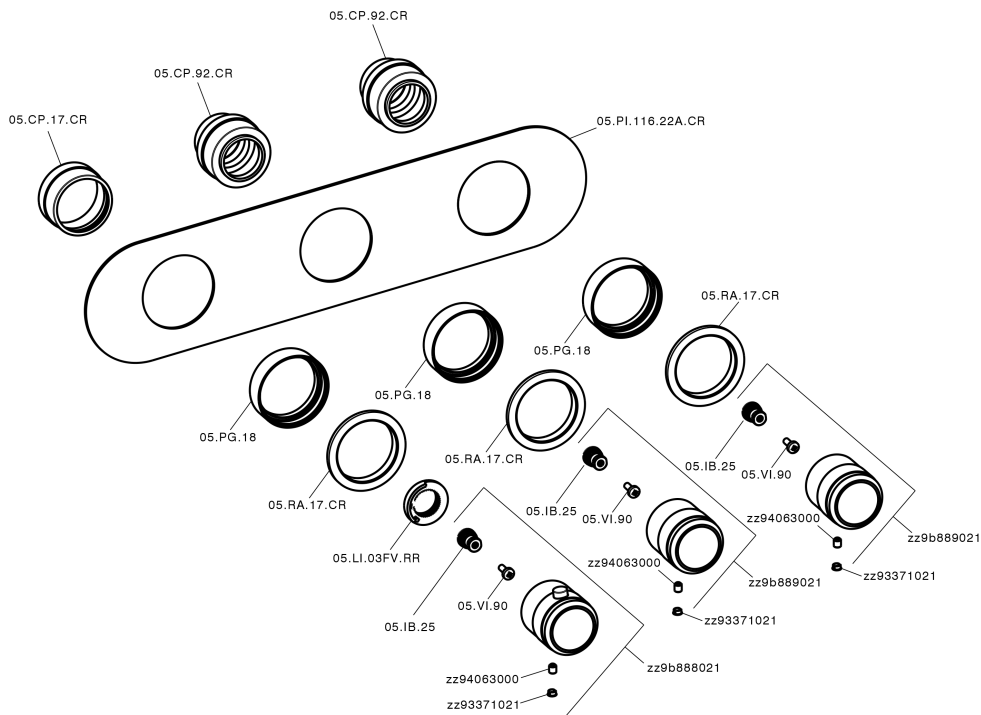

## Cover Part for 2 Function Concealed Thermo Valve CHRONOS\_CR01R200

CR01R200

<https://en.huberitalia.com/cover-part-for-2-function-concealed-thermo-valve-chronos-cr01r200>

## 2 Function Concealed Thermostatic Valve CONCEALED\_ZB01R200

ZB01R200

<https://en.huberitalia.com/2-function-concealed-thermostatic-valve-concealed-zb01r200>

2026-04-08