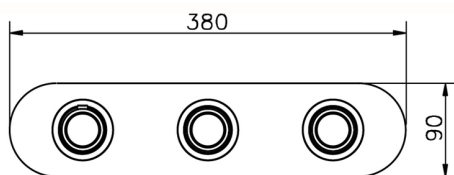

Cover Part for 2 Function Concealed Thermo Valve CHRONOS_CR01R200

MODEL **CR01R200**

Cover Part for 2 Function Concealed Thermo Valve, for item ZB01R200

AVAILABLE FINISHINGS

- **21** 21 Chrome
- **2F** 2F Brushed Nickel
- **2Q** 2Q Black Titanium