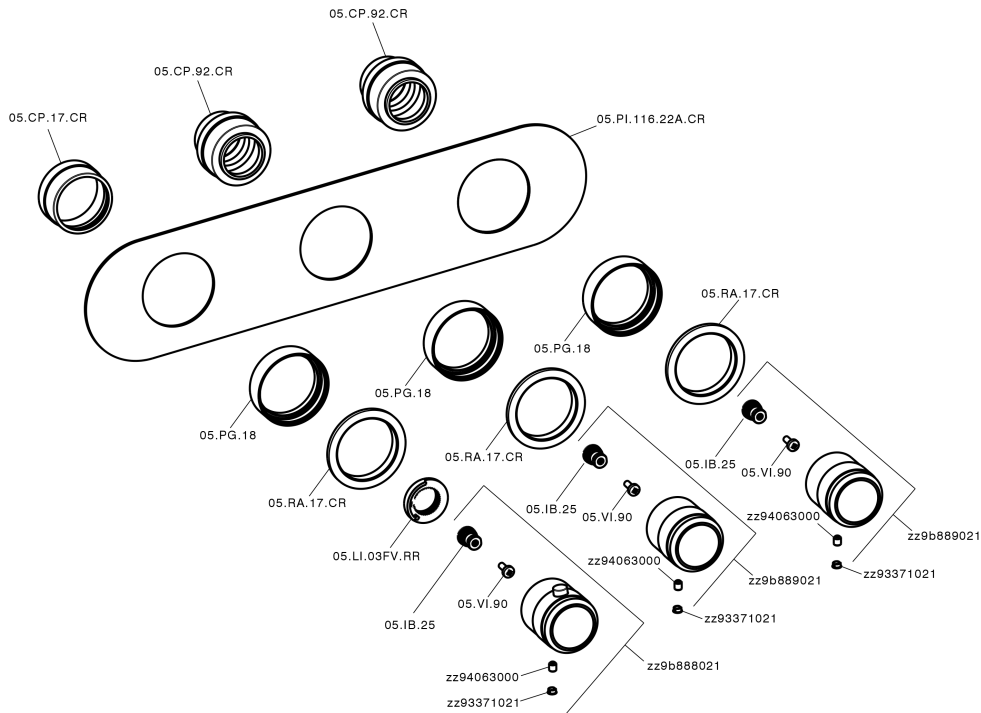

Cover Part for 2 Function Concealed Thermo Valve CHRONOS_CR01R200

CR01R200

<https://en.huberitalia.com/cover-part-for-2-function-concealed-thermo-valve-chronos-cr01r200>