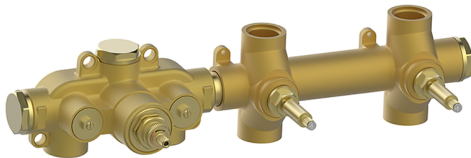

## Cover Part for 2 Function Concealed Thermo Valve CHRONOS\_CR01R200

MODEL **CR01R200**

Cover Part for 2 Function Concealed Thermo Valve, for item ZB01R200

### Thermostatic

The Huber thermostatic is your personal water manager, helping you to handle, control and save water and energy.

**Cover Part for 2 Function Concealed Thermo Valve CHRONOS\_CR01R200**

CR01R200

<https://en.huberitalia.com/cover-part-for-2-function-concealed-thermo-valve-chronos-cr01r200>

**2 Function Concealed Thermostatic Valve CONCEALED\_ZB01R200**

MODEL **ZB01R200**

2 Function Concealed Thermostatic Valve

AVAILABLE FINISHINGS

 **04** 04 Without finishing

CHARACTERISTICS

Installation	<b>Concealed</b>
Cartridge Spare Parts	<b>23.51A.HF</b>
<b>HF Thermostatic Valve</b>	
Concealed	<b>1</b>

**Thermostatic**

The Huber thermostatic is your personal water manager, helping you to handle, control and save water and energy.