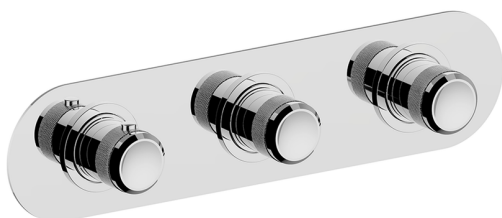

## Cover Part for 2 Function Concealed Thermo Valve CHRONOS\_CR01R200

MODEL **CR01R200**

Cover Part for 2 Function Concealed Thermo Valve, for item ZB01R200

### AVAILABLE FINISHINGS

-  **21** 21 Chrome
-  **2F** 2F Brushed Nickel
-  **2Q** 2Q Black Titanium

### Thermostatic

The Huber thermostatic is your personal water manager, helping you to handle, control and save water and energy.

**Cover Part for 2 Function Concealed Thermo Valve CHRONOS\_CR01R200**

CR01R200

<https://en.huberitalia.com/cover-part-for-2-function-concealed-thermo-valve-chronos-cr01r200>

**2 Function Concealed Thermostatic Valve CONCEALED\_ZB01R200**

MODEL **ZB01R200**

2 Function Concealed Thermostatic Valve