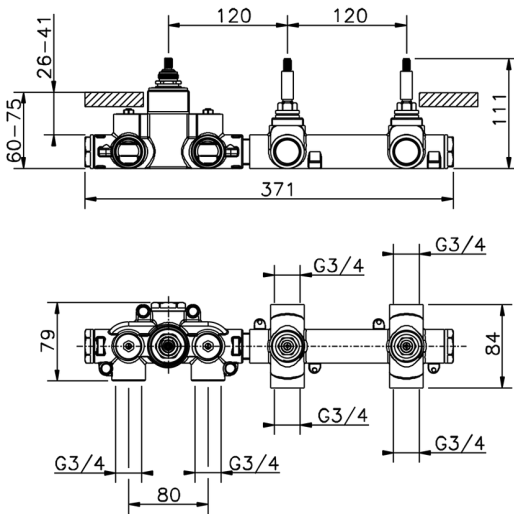

<https://en.huberitalia.com/cover-part-for-2-function-concealed-thermo-valve-chronos-cr01r200>

**2 Function Concealed Thermostatic Valve CONCEALED\_ZB01R200**

MODEL **ZB01R200**

2 Function Concealed Thermostatic Valve

AVAILABLE FINISHINGS

 **04** 04 Without finishing

CHARACTERISTICS

Installation	<b>Concealed</b>
Cartridge Spare Parts	<b>23.51A.HF</b>
<b>HF Thermostatic Valve</b>	
Concealed	<b>1</b>

**Thermostatic**

The Huber thermostatic is your personal water manager, helping you to handle, control and save water and energy.