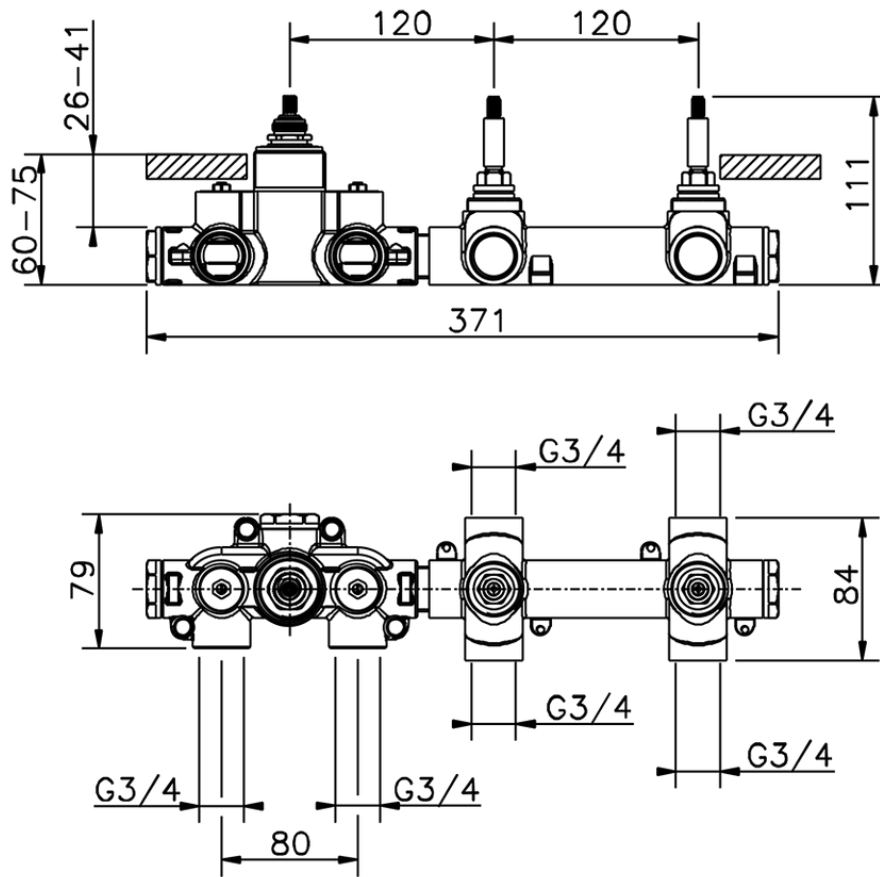

Cover Part for 2 Function Concealed Thermo Valve CHRONOS_CR01R200

CR01R200

<https://en.huberitalia.com/cover-part-for-2-function-concealed-thermo-valve-chronos-cr01r200>

ZB01R200

<https://en.huberitalia.com/2-function-concealed-thermostatic-valve-concealed-zb01r200>