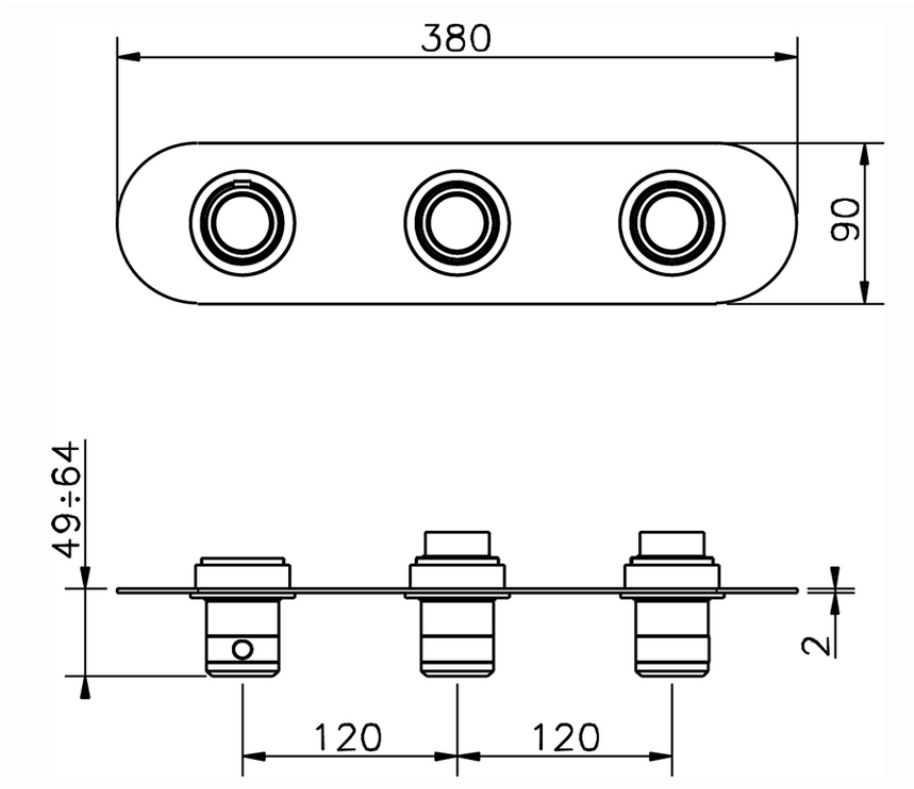

Cover Part for 2 Function Concealed Thermo Valve CHRONOS_CR01R200

CR01R200

<https://en.huberitalia.com/cover-part-for-2-function-concealed-thermo-valve-chronos-cr01r200>

ZB01R200

<https://en.huberitalia.com/2-function-concealed-thermostatic-valve-concealed-zb01r200>