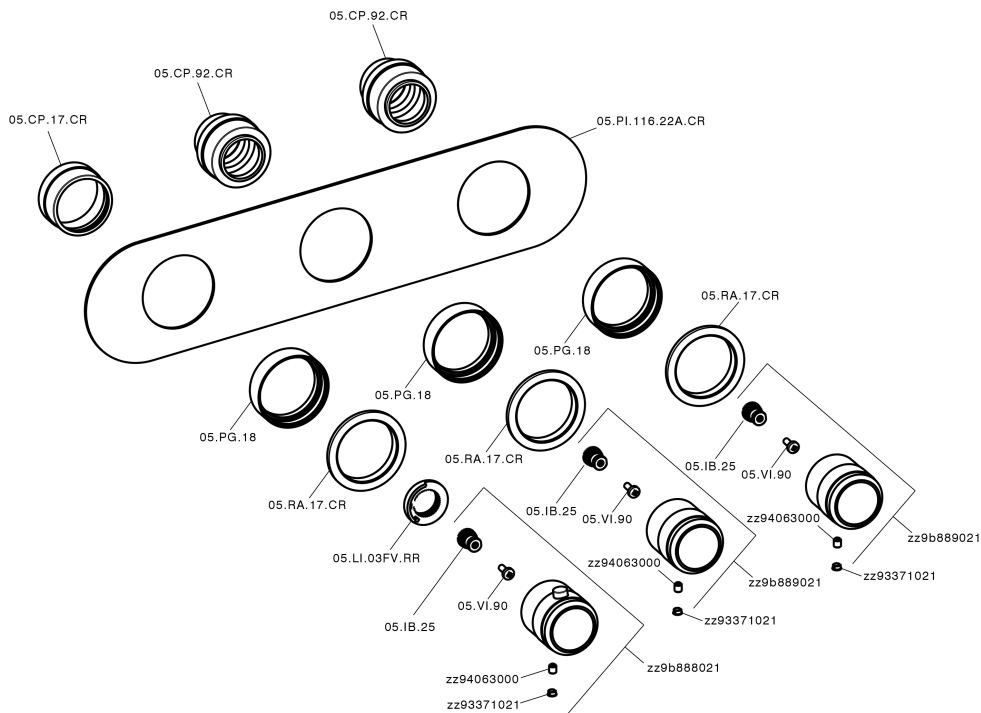

## Cover Part for 2 Function Concealed Thermo Valve CHRONOS\_CR01R200

CR01R200

<https://en.huberitalia.com/cover-part-for-2-function-concealed-thermo-valve-chronos-cr01r200>

## 2 Function Concealed Thermostatic Valve CONCEALED\_ZB01R200

ZB01R200

<https://en.huberitalia.com/2-function-concealed-thermostatic-valve-concealed-zb01r200>

2026-04-05