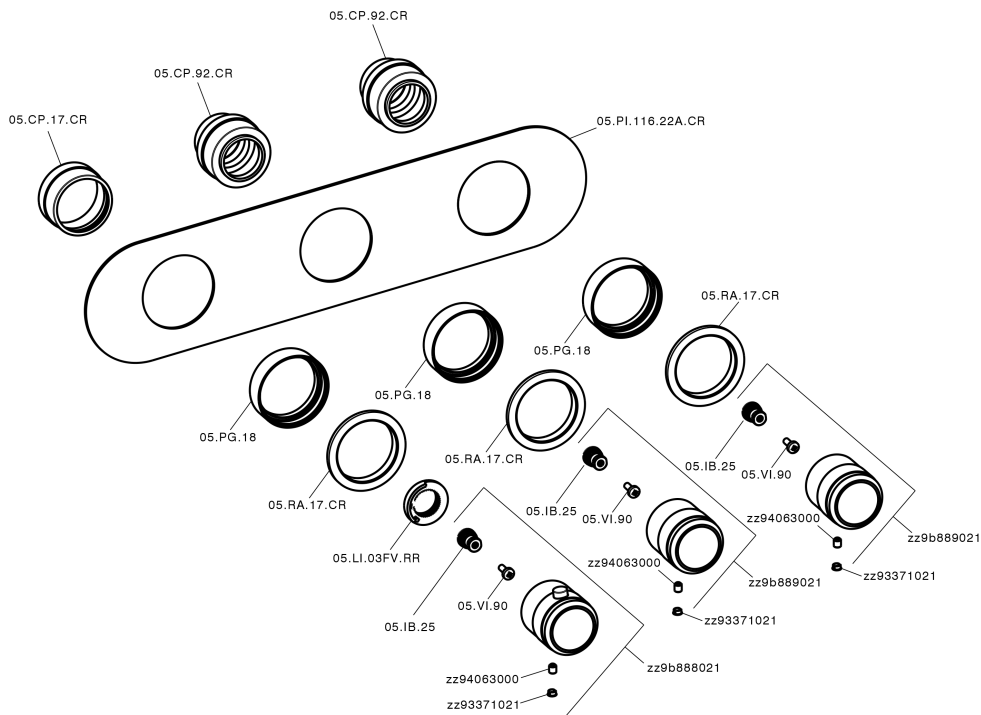

Cover Part for 2 Function Concealed Thermo Valve CHRONOS_CR01R200

CR01R200

<https://en.huberitalia.com/cover-part-for-2-function-concealed-thermo-valve-chronos-cr01r200>

2 Function Concealed Thermostatic Valve CONCEALED_ZB01R200

ZB01R200

<https://en.huberitalia.com/2-function-concealed-thermostatic-valve-concealed-zb01r200>

2026-04-29