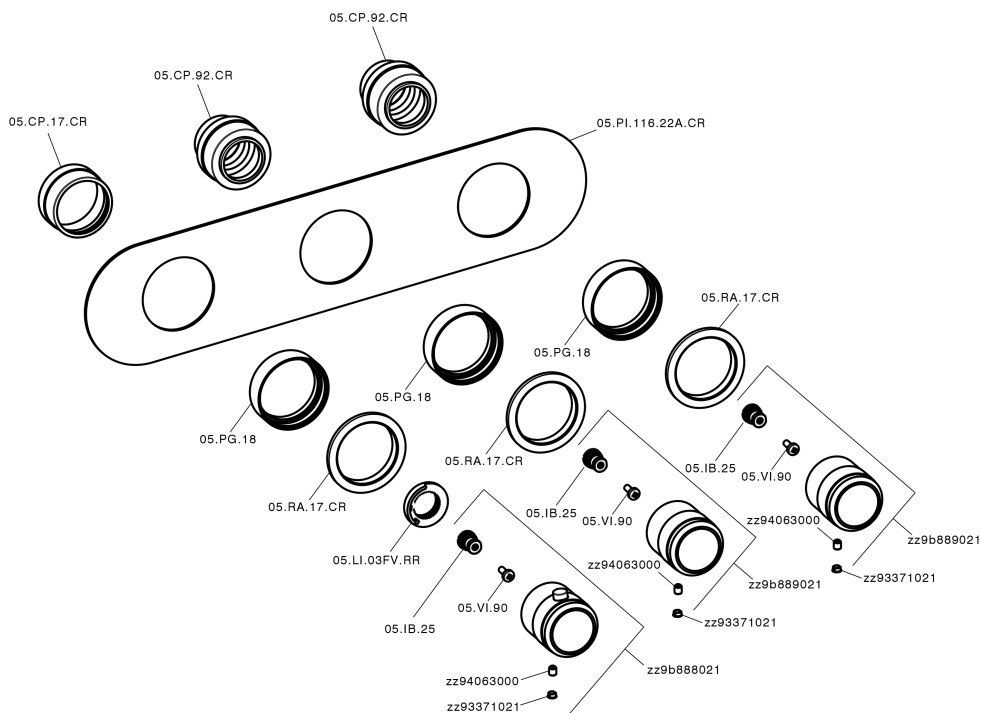

Cover Part for 2 Function Concealed Thermo Valve CHRONOS_CR01R200

CR01R200

<https://en.huberitalia.com/cover-part-for-2-function-concealed-thermo-valve-chronos-cr01r200>

2 Function Concealed Thermostatic Valve CONCEALED_ZB01R200

ZB01R200

<https://en.huberitalia.com/2-function-concealed-thermostatic-valve-concealed-zb01r200>

2026-05-25