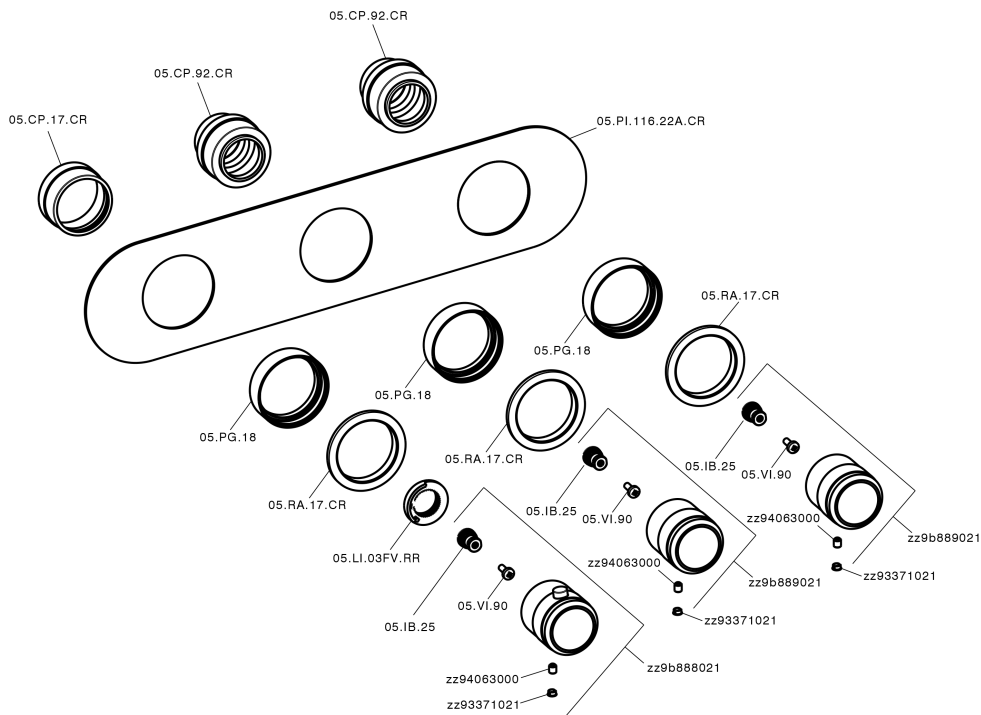

Cover Part for 2 Function Concealed Thermo Valve CHRONOS_CR01R200

CR01R200

<https://en.huberitalia.com/cover-part-for-2-function-concealed-thermo-valve-chronos-cr01r200>

2 Function Concealed Thermostatic Valve CONCEALED_ZB01R200

ZB01R200

<https://en.huberitalia.com/2-function-concealed-thermostatic-valve-concealed-zb01r200>

2026-06-24