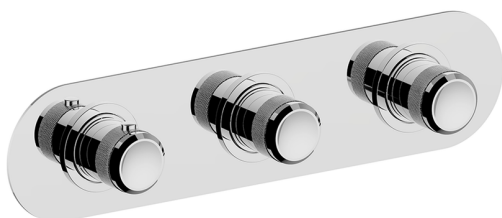

Cover Part for 2 Function Concealed Thermo Valve CHRONOS_CR01R200

MODEL **CR01R200**

Cover Part for 2 Function Concealed Thermo Valve, for item ZB01R200

AVAILABLE FINISHINGS

-  **21** 21 Chrome
-  **2F** 2F Brushed Nickel
-  **2Q** 2Q Black Titanium

CHARACTERISTICS

Installation **Concealed**

Required concealed parts **ZB01R200**

Thermostatic

The Huber thermostatic is your personal water manager, helping you to handle, control and save water and energy.

Cover Part for 2 Function Concealed Thermo Valve CHRONOS_CR01R200

CR01R200

<https://en.huberitalia.com/cover-part-for-2-function-concealed-thermo-valve-chronos-cr01r200>

2 Function Concealed Thermostatic Valve CONCEALED_ZB01R200

MODEL **ZB01R200**

2 Function Concealed Thermostatic Valve

AVAILABLE FINISHINGS

 **04** 04 Without finishing

CHARACTERISTICS

Installation	Concealed
Cartridge Spare Parts	23.51A.HF
HF Thermostatic Valve	
Concealed	1