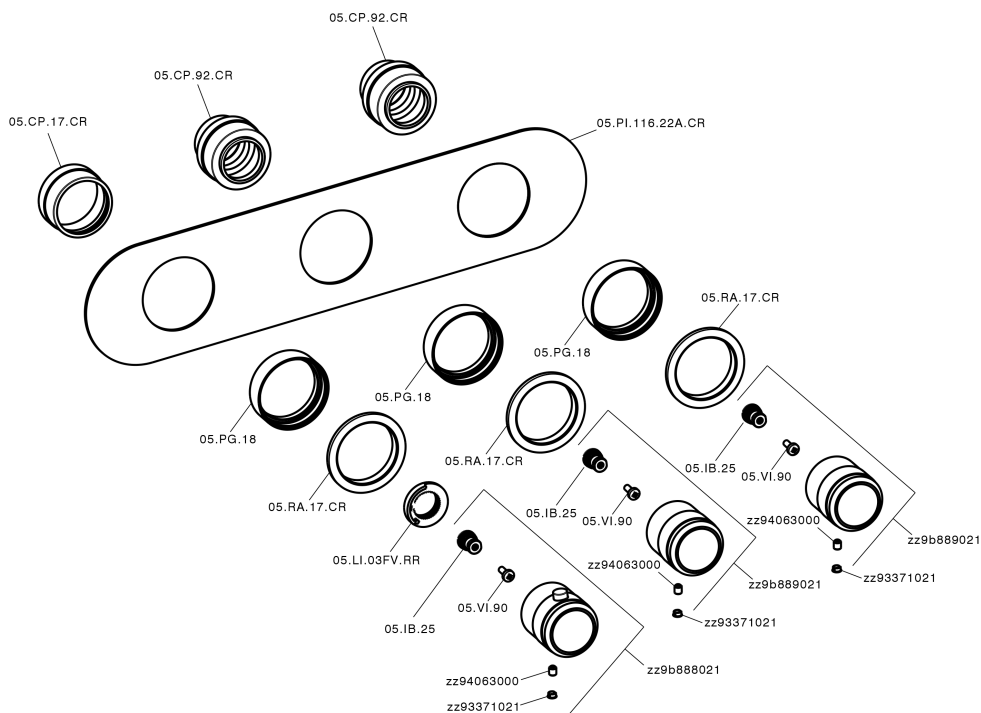

Cover Part for 2 Function Concealed Thermo Valve CHRONOS_CR01R200

MODEL **CR01R200**

Cover Part for 2 Function Concealed Thermo Valve, for item ZB01R200

AVAILABLE FINISHINGS

-  **21** 21 Chrome
-  **2F** 2F Brushed Nickel
-  **2Q** 2Q Black Titanium

CHARACTERISTICS

Installation **Concealed**

Required concealed parts **ZB01R200**

Thermostatic

The Huber thermostatic is your personal water manager, helping you to handle, control and save water and energy.

Cover Part for 2 Function Concealed Thermo Valve CHRONOS_CR01R200

CR01R200

<https://en.huberitalia.com/cover-part-for-2-function-concealed-thermo-valve-chronos-cr01r200>

2 Function Concealed Thermostatic Valve CONCEALED_ZB01R200

MODEL **ZB01R200**

2 Function Concealed Thermostatic Valve

AVAILABLE FINISHINGS

 **04** 04 Without finishing

CHARACTERISTICS

Installation	Concealed
Cartridge Spare Parts	23.51A.HF
HF Thermostatic Valve	
Concealed	1