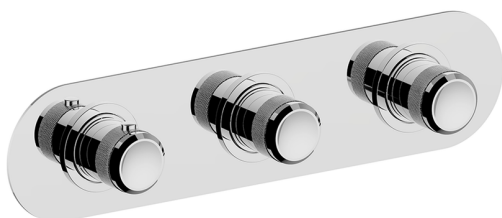

## Cover Part for 2 Function Concealed Thermo Valve CHRONOS\_CR01R200

MODEL **CR01R200**

Cover Part for 2 Function Concealed Thermo Valve, for item ZB01R200

### AVAILABLE FINISHINGS

-  **21** 21 Chrome
-  **2F** 2F Brushed Nickel
-  **2Q** 2Q Black Titanium

### CHARACTERISTICS

Installation **Concealed**

Required concealed parts **ZB01R200**

## Cover Part for 2 Function Concealed Thermo Valve CHRONOS\_CR01R200

CR01R200

<https://en.huberitalia.com/cover-part-for-2-function-concealed-thermo-valve-chronos-cr01r200>