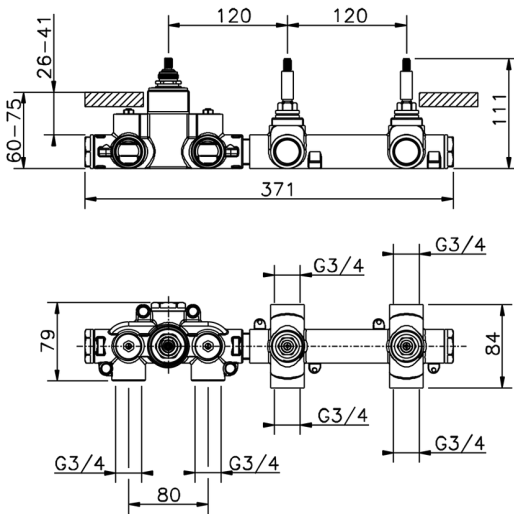

Cover Part for 2 Function Concealed Thermo Valve CHRONOS_CR01R200

MODEL **CR01R200**

Cover Part for 2 Function Concealed Thermo Valve, for item ZB01R200

AVAILABLE FINISHINGS

-  **21** 21 Chrome
-  **2F** 2F Brushed Nickel
-  **2Q** 2Q Black Titanium

MODEL **ZB01R200**

2 Function Concealed Thermostatic Valve

AVAILABLE FINISHINGS

 **04** 04 Without finishing

CHARACTERISTICS

Installation	Concealed
Cartridge Spare Parts	23.51A.HF
HF Thermostatic Valve	
Concealed	1