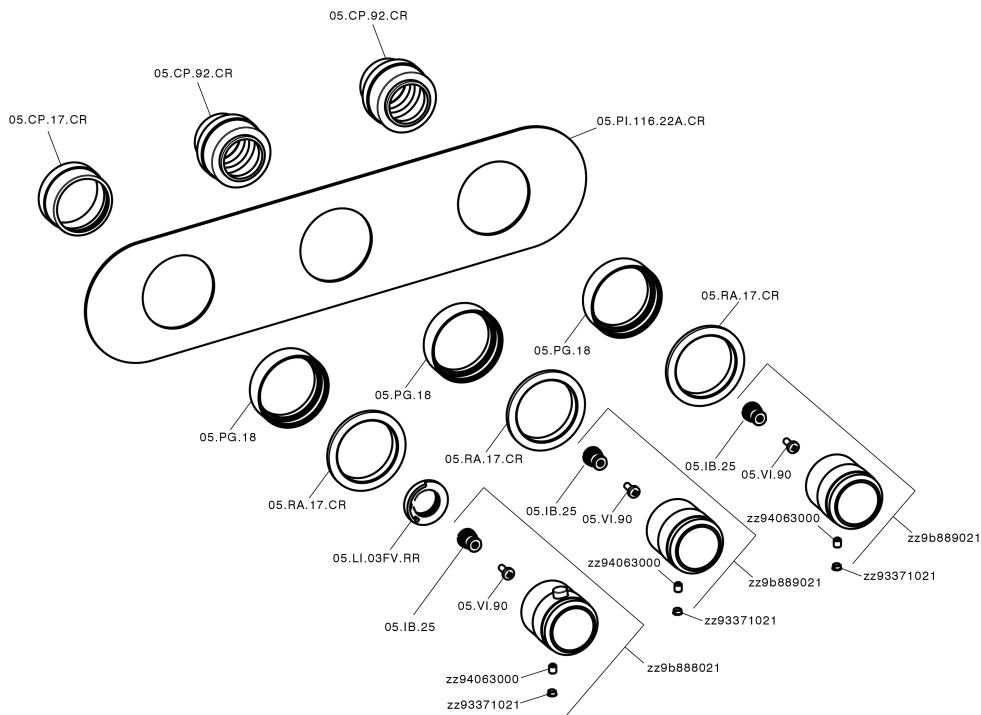

## Cover Part for 2 Function Concealed Thermo Valve CHRONOS\_CR01R200

MODEL **CR01R200**

Cover Part for 2 Function Concealed Thermo Valve, for item ZB01R200

### CHARACTERISTICS

Installation **Concealed**

Required concealed parts **ZB01R200**

## Cover Part for 2 Function Concealed Thermo Valve CHRONOS\_CR01R200

CR01R200

<https://en.huberitalia.com/cover-part-for-2-function-concealed-thermo-valve-chronos-cr01r200>