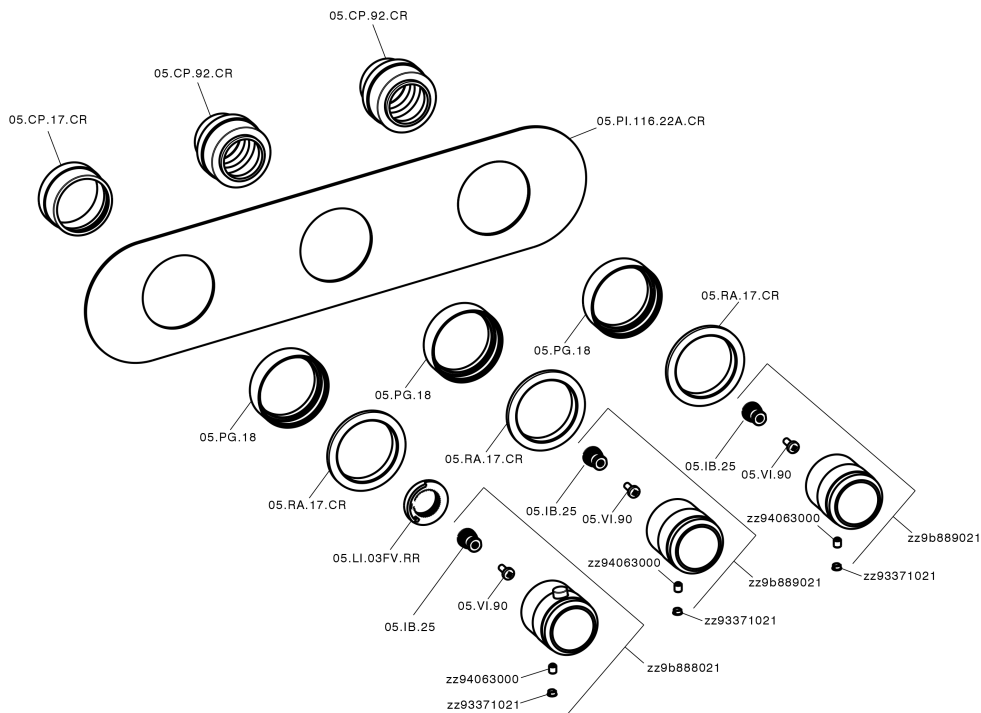

Cover Part for 2 Function Concealed Thermo Valve CHRONOS_CR01R200

MODEL **CR01R200**

Cover Part for 2 Function Concealed Thermo Valve, for item ZB01R200

AVAILABLE FINISHINGS

-  **21** 21 Chrome
-  **2F** 2F Brushed Nickel
-  **2Q** 2Q Black Titanium

CHARACTERISTICS

Installation **Concealed**

Required concealed parts **ZB01R200**

Thermostatic

The Huber thermostatic is your personal water manager, helping you to handle, control and save water and energy.

Cover Part for 2 Function Concealed Thermo Valve CHRONOS_CR01R200

CR01R200

<https://en.huberitalia.com/cover-part-for-2-function-concealed-thermo-valve-chronos-cr01r200>

2 Function Concealed Thermostatic Valve CONCEALED_ZB01R200

MODEL **ZB01R200**

2 Function Concealed Thermostatic Valve

AVAILABLE FINISHINGS

 **04** 04 Without finishing

CHARACTERISTICS

Installation	Concealed
Cartridge Spare Parts	23.51A.HF
HF Thermostatic Valve	
Concealed	1