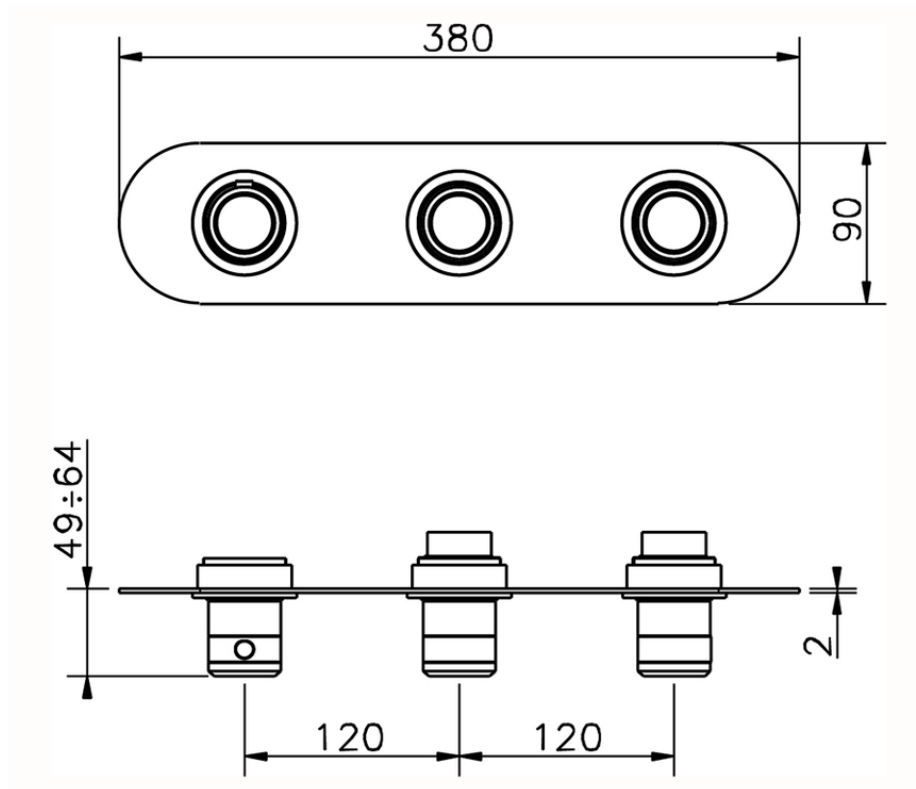

Cover Part for 2 Function Concealed Thermo Valve CHRONOS_CR01R200

CR01R200

<https://en.huberitalia.com/cover-part-for-2-function-concealed-thermo-valve-chronos-cr01r200>

ZB01R200

<https://en.huberitalia.com/2-function-concealed-thermostatic-valve-concealed-zb01r200>