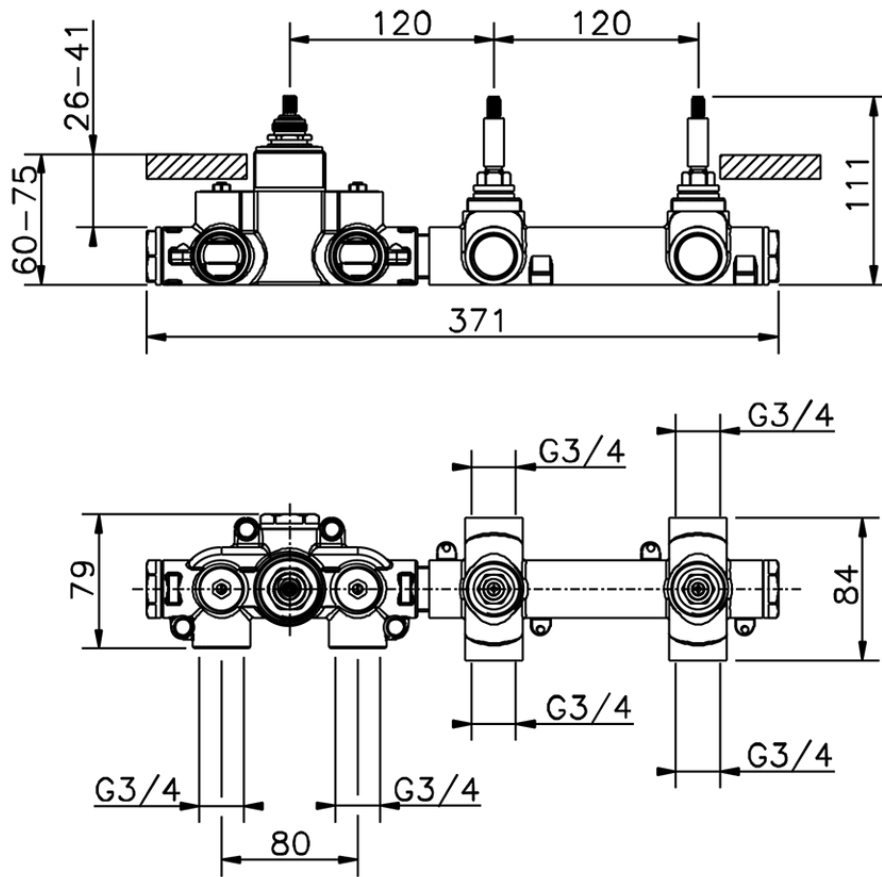

## Cover Part for 2 Function Concealed Thermo Valve CHRONOS\_CR01R200

CR01R200

<https://en.huberitalia.com/cover-part-for-2-function-concealed-thermo-valve-chronos-cr01r200>

ZB01R200

<https://en.huberitalia.com/2-function-concealed-thermostatic-valve-concealed-zb01r200>