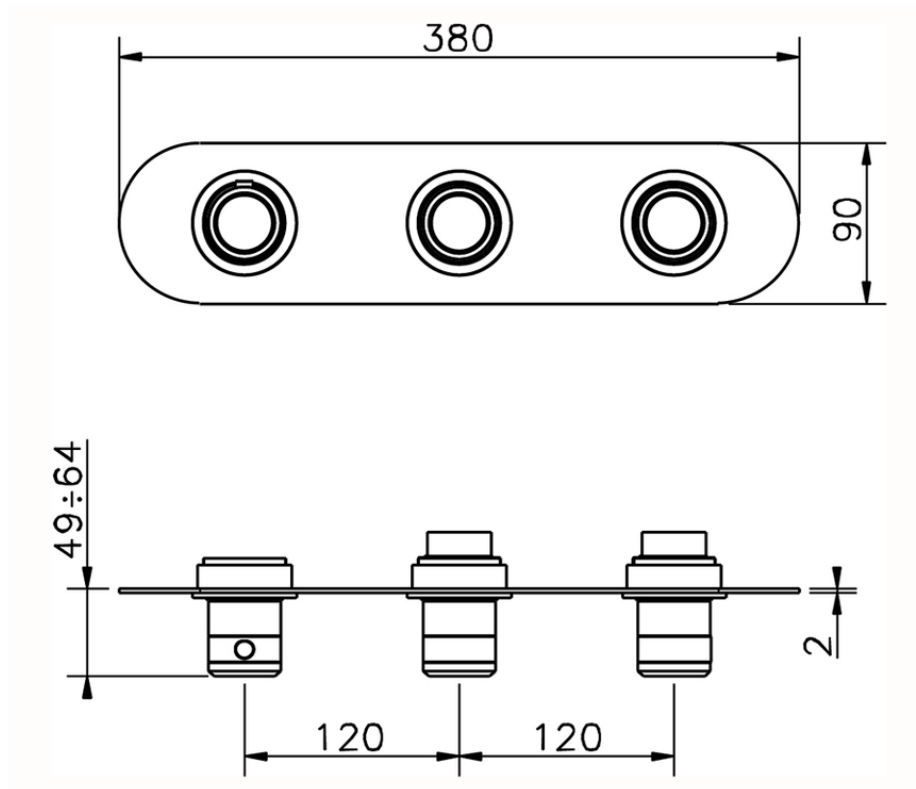

## Cover Part for 2 Function Concealed Thermo Valve CHRONOS\_CR01R200

CR01R200

<https://en.huberitalia.com/cover-part-for-2-function-concealed-thermo-valve-chronos-cr01r200>

ZB01R200

<https://en.huberitalia.com/2-function-concealed-thermostatic-valve-concealed-zb01r200>