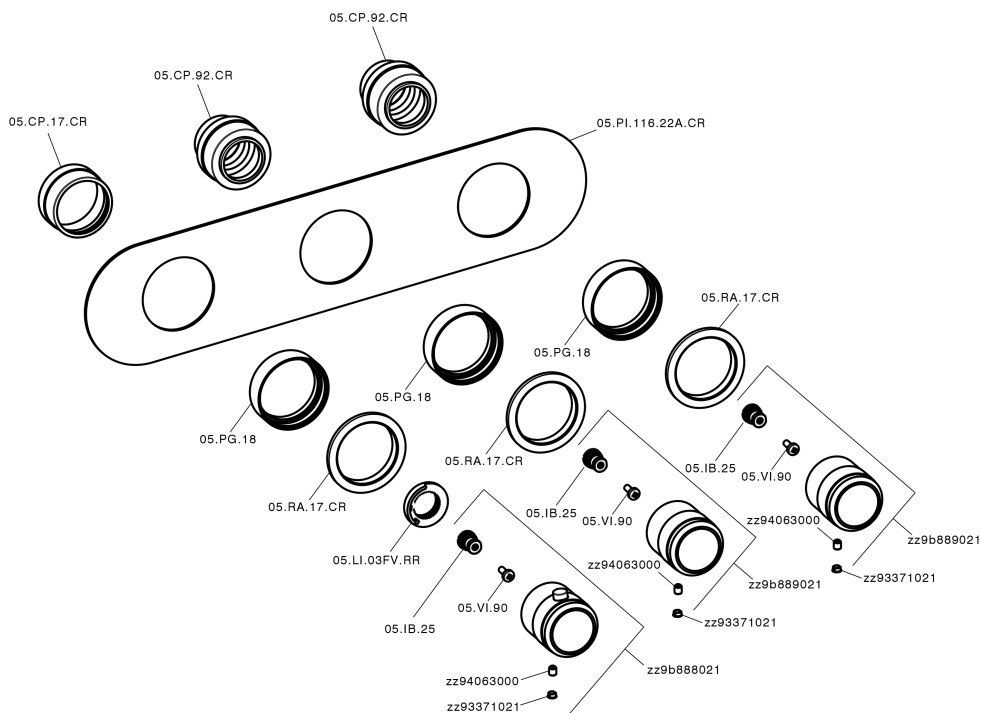

**Cover Part for 2 Function Concealed Thermo Valve CHRONOS\_CR01R200**

CR01R200

<https://en.huberitalia.com/cover-part-for-2-function-concealed-thermo-valve-chronos-cr01r200>

## 2 Function Concealed Thermostatic Valve CONCEALED\_ZB01R200

ZB01R200

<https://en.huberitalia.com/2-function-concealed-thermostatic-valve-concealed-zb01r200>

2026-06-24