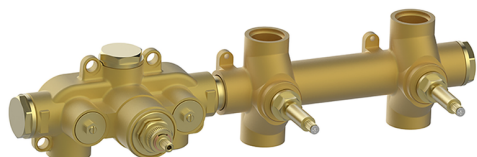

Cover Part for 2 Function Concealed Thermo Valve CHRONOS_CR01R200

MODEL **CR01R200**

Cover Part for 2 Function Concealed Thermo Valve, for item ZB01R200

AVAILABLE FINISHINGS

-  **21** 21 Chrome
-  **2F** 2F Brushed Nickel
-  **2Q** 2Q Black Titanium

CHARACTERISTICS

Installation **Concealed**

Required concealed parts **ZB01R200**

Thermostatic

The Huber thermostatic is your personal water manager, helping you to handle, control and save water and energy.

Cover Part for 2 Function Concealed Thermo Valve CHRONOS_CR01R200

CR01R200

<https://en.huberitalia.com/cover-part-for-2-function-concealed-thermo-valve-chronos-cr01r200>

2 Function Concealed Thermostatic Valve CONCEALED_ZB01R200

MODEL **ZB01R200**

2 Function Concealed Thermostatic Valve

AVAILABLE FINISHINGS

CHARACTERISTICS

Installation	Concealed
Cartridge Spare Parts	23.51A.HF
HF Thermostatic Valve	
Concealed	1

Thermostatic

The Huber thermostatic is your personal water manager, helping you to handle, control and save water and energy.