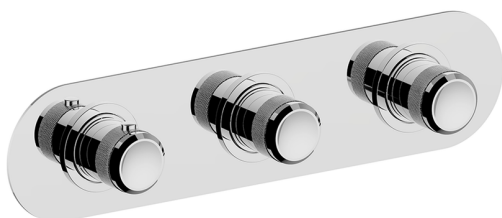

Cover Part for 2 Function Concealed Thermo Valve CHRONOS_CR01R200

MODEL **CR01R200**

Cover Part for 2 Function Concealed Thermo Valve, for item ZB01R200

AVAILABLE FINISHINGS

-  **21** 21 Chrome
-  **2F** 2F Brushed Nickel
-  **2Q** 2Q Black Titanium

CHARACTERISTICS

Installation **Concealed**

Required concealed parts **ZB01R200**

Thermostatic

The Huber thermostatic is your personal water manager, helping you to handle, control and save water and energy.

Cover Part for 2 Function Concealed Thermo Valve CHRONOS_CR01R200

CR01R200

<https://en.huberitalia.com/cover-part-for-2-function-concealed-thermo-valve-chronos-cr01r200>

2 Function Concealed Thermostatic Valve CONCEALED_ZB01R200

MODEL **ZB01R200**

2 Function Concealed Thermostatic Valve

AVAILABLE FINISHINGS

CHARACTERISTICS

Installation	Concealed
Cartridge Spare Parts	23.51A.HF
HF Thermostatic Valve	
Concealed	1

Thermostatic

The Huber thermostatic is your personal water manager, helping you to handle, control and save water and energy.