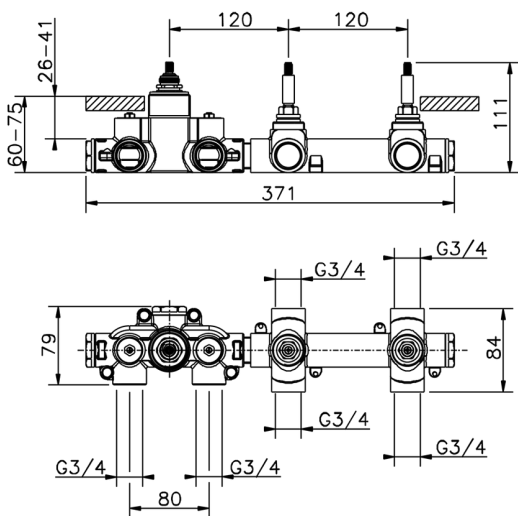

Cover Part for 2 Function Concealed Thermo Valve CHRONOS_CR01R200

MODEL **CR01R200**

Cover Part for 2 Function Concealed Thermo Valve, for item ZB01R200

AVAILABLE FINISHINGS

-  **21** 21 Chrome
-  **2F** 2F Brushed Nickel
-  **2Q** 2Q Black Titanium

MODEL **ZB01R200**

2 Function Concealed Thermostatic Valve

AVAILABLE FINISHINGS

 **04** 04 Without finishing

CHARACTERISTICS

Installation	Concealed
Cartridge Spare Parts	23.51A.HF
HF Thermostatic Valve	
Concealed	1