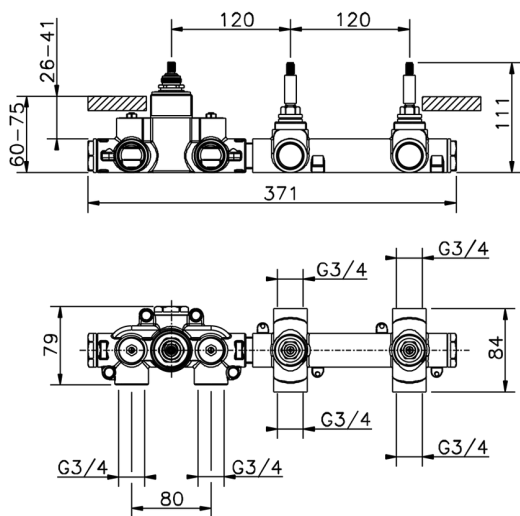

Cover Part for 2 Function Concealed Thermo Valve CHRONOS_CR01R200

MODEL **CR01R200**

Cover Part for 2 Function Concealed Thermo Valve, for item ZB01R200

AVAILABLE FINISHINGS

-  **21** 21 Chrome
-  **2F** 2F Brushed Nickel
-  **2Q** 2Q Black Titanium

MODEL **ZB01R200**

2 Function Concealed Thermostatic Valve

AVAILABLE FINISHINGS

CHARACTERISTICS

Installation	Concealed
Cartridge Spare Parts	23.51A.HF
HF Thermostatic Valve	
Concealed	1

Thermostatic

The Huber thermostatic is your personal water manager, helping you to handle, control and save water and energy.