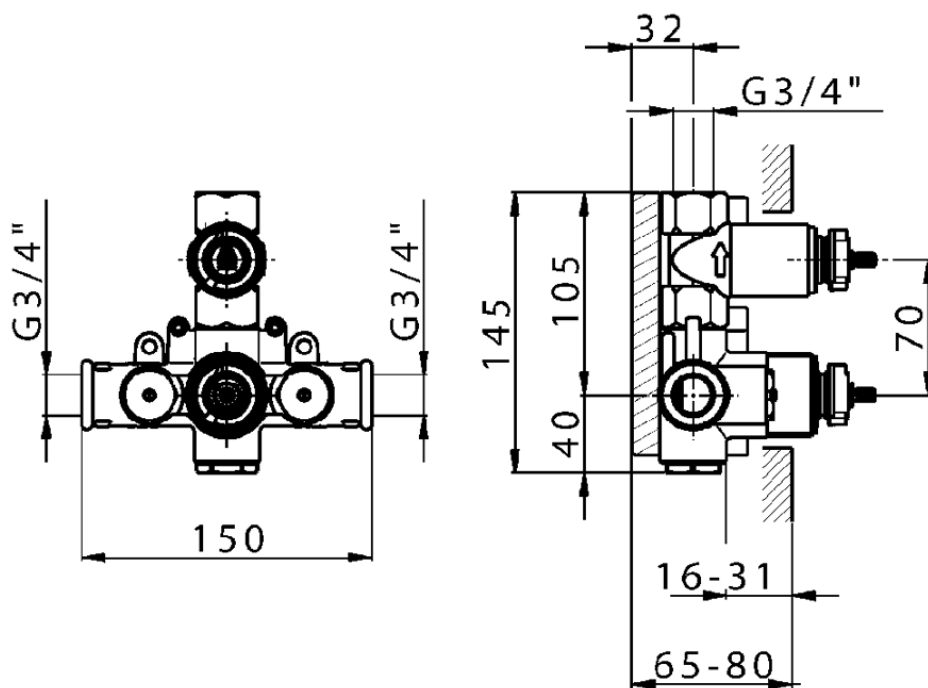

Exposed part for 1-outlet con.thermo.shower valve CROISSETTE_CS007280

CS007280

<https://en.huberitalia.com/exposed-part-for-1-outlet-con-thermo-shower-valve-croisette-cs007280>

ZB007341

<https://en.huberitalia.com/1-outlet-concealed-thermostatic-shower-valve-concealed-zb007341>

ZB007281

<https://en.huberitalia.com/1-outlet-concealed-thermostatic-shower-valve-concealed-zb007281>

2024-12-22