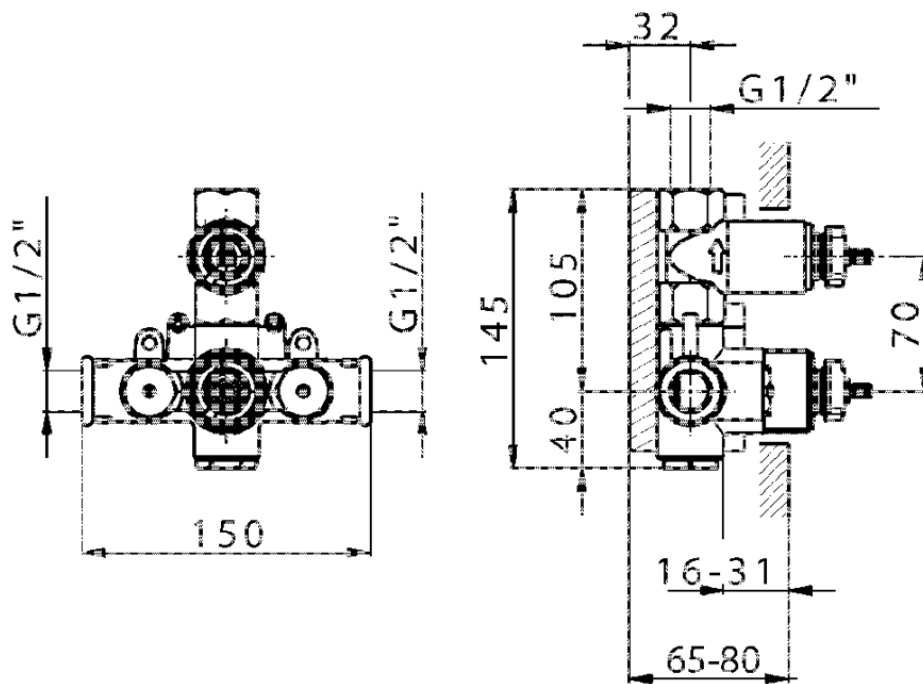

Exposed part for 1-outlet con.thermo.shower valve CROISSETTE_CS007280

CS007280

<https://en.huberitalia.com/exposed-part-for-1-outlet-con-thermo-shower-valve-croisette-cs007280>

ZB007341

<https://en.huberitalia.com/1-outlet-concealed-thermostatic-shower-valve-concealed-zb007341>

ZB007281

<https://en.huberitalia.com/1-outlet-concealed-thermostatic-shower-valve-concealed-zb007281>

2024-12-22