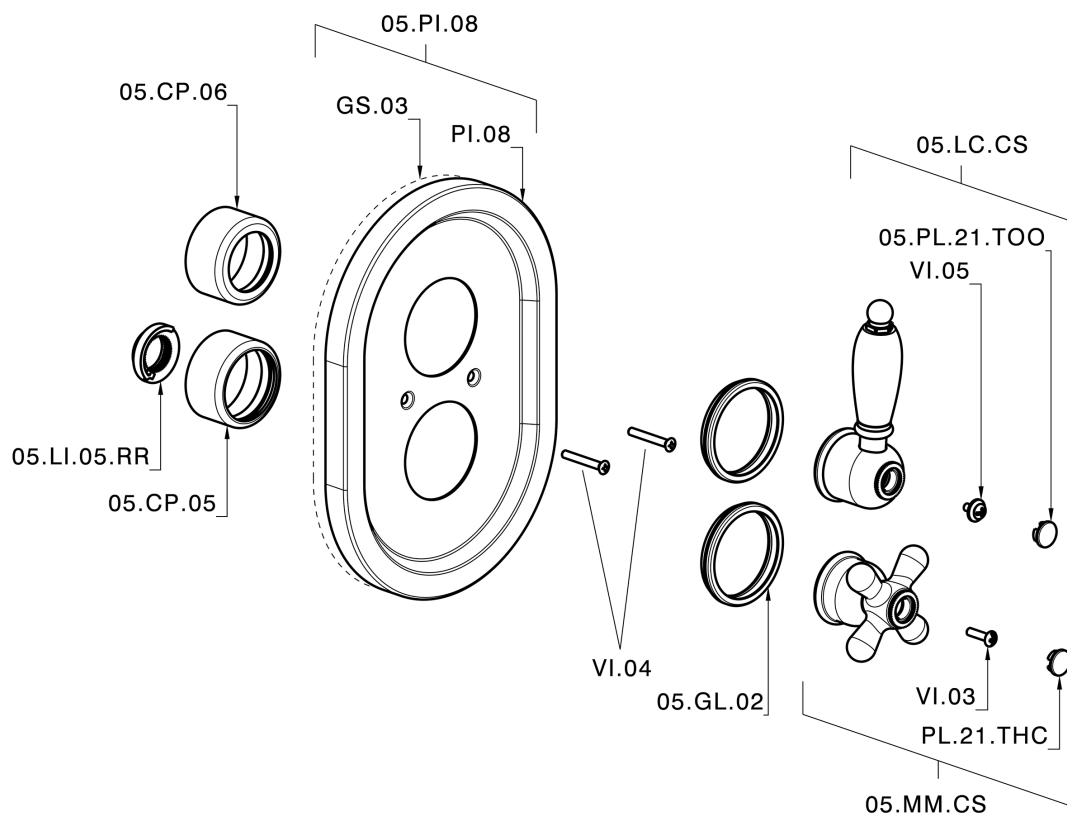

## Exposed part for 1-outlet con.thermo.shower valve CROISSETTE\_CS007280

CS007280

<https://en.huberitalia.com/exposed-part-for-1-outlet-con-thermo-shower-valve-croisette-cs007280>

## 1-outlet Concealed thermostatic shower valve CONCEALED\_ZB007341

ZB007341

<https://en.huberitalia.com/1-outlet-concealed-thermostatic-shower-valve-concealed-zb007341>

## 1-outlet Concealed thermostatic shower valve CONCEALED\_ZB007281

ZB007281

<https://en.huberitalia.com/1-outlet-concealed-thermostatic-shower-valve-concealed-zb007281>

2024-12-22