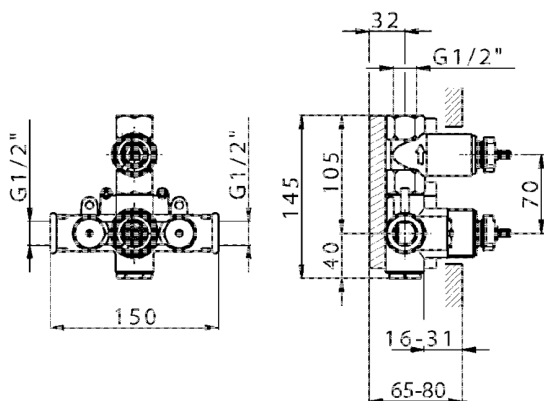

1-outlet Concealed thermostatic shower valve, Stopvalve with 1/2" outlet, without trim kit

AVAILABLE FINISHINGS

 **04** 04 Without finishing

CHARACTERISTICS

Installation	<b>Concealed</b>
Cartridge Spare Parts	<b>24.04A.PP</b>
<b>8x20 Plus P Thermostatic Valve</b>	
Concealed	<b>1</b>