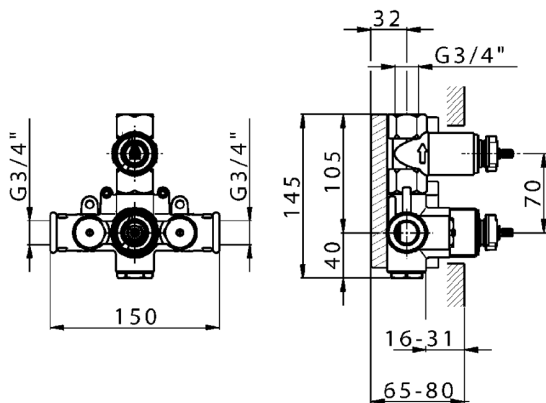

## Exposed part for 1-outlet con.thermo.shower valve CROISSETTE\_CS007280

CS007280

<https://en.huberitalia.com/exposed-part-for-1-outlet-con-thermo-shower-valve-croisette-cs007280>

1-outlet Concealed thermostatic shower valve **CONCEALED\_ZB007341**

MODEL **ZB007341**

1-outlet Concealed thermostatic shower valve, stopvalve with 3/4" outlet, without trim kit

AVAILABLE FINISHINGS

**04** 04 Without finishing

CHARACTERISTICS

Installation	<b>Concealed</b>
Cartridge Spare Parts	<b>23.51A.HF</b>
<b>HF Thermostatic Valve</b>	
Concealed	<b>1</b>