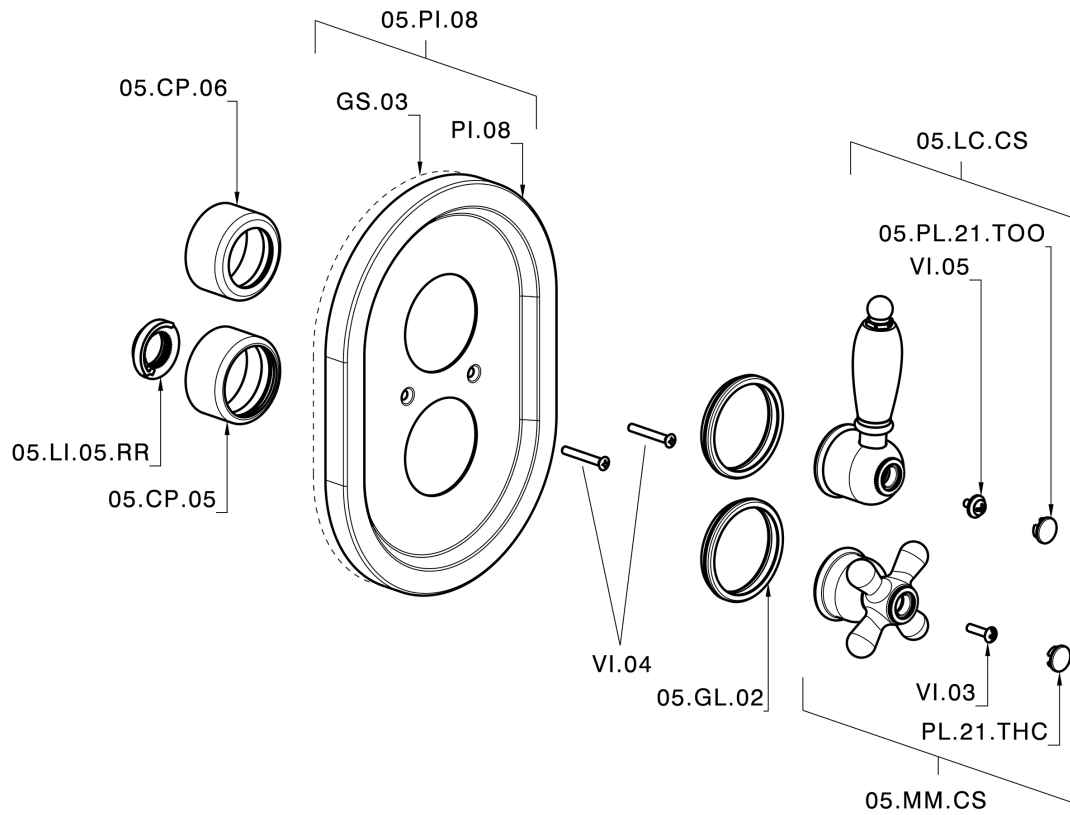

## Exposed part for 1-outlet con.thermo.shower valve CROISSETTE\_CS007280

MODEL **CS007280**

Exposed part for 1-outlet con.thermo.shower valve, stop valve, without concealed part, for items ZB007281-ZB007341

### CHARACTERISTICS

Installation **Concealed**  
 Required concealed parts **ZB007341**  
**ZB007281**

## Exposed part for 1-outlet con.thermo.shower valve CROISSETTE\_CS007280

CS007280

<https://en.huberitalia.com/exposed-part-for-1-outlet-con-thermo-shower-valve-croisette-cs007280>

1-outlet Concealed thermostatic shower valve **CONCEALED\_ZB007341**