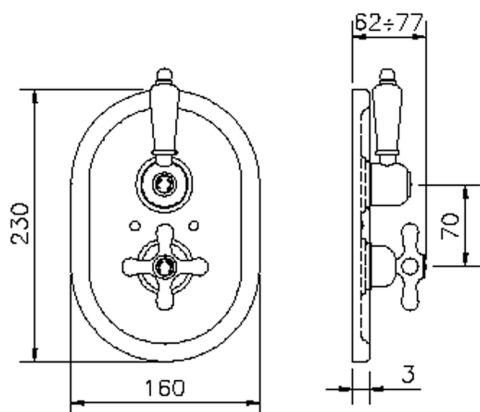

Exposed part for 1-outlet con.thermo.shower valve CROISSETTE_CS007280

MODEL **CS007280**

Exposed part for 1-outlet con.thermo.shower valve, stop valve, without concealed part, for items ZB007281-ZB007341

AVAILABLE FINISHINGS

- **21** 21 Chrome
- **27** 27 Old Bronze
- **2G** 2G Antique Gold
- **2W** 2W Brushed Gold

CHARACTERISTICS

Installation **Concealed**
Required concealed parts **ZB007341**
ZB007281

Thermostatic

The Huber thermostatic is your personal water manager, helping you to handle, control and save water and energy.