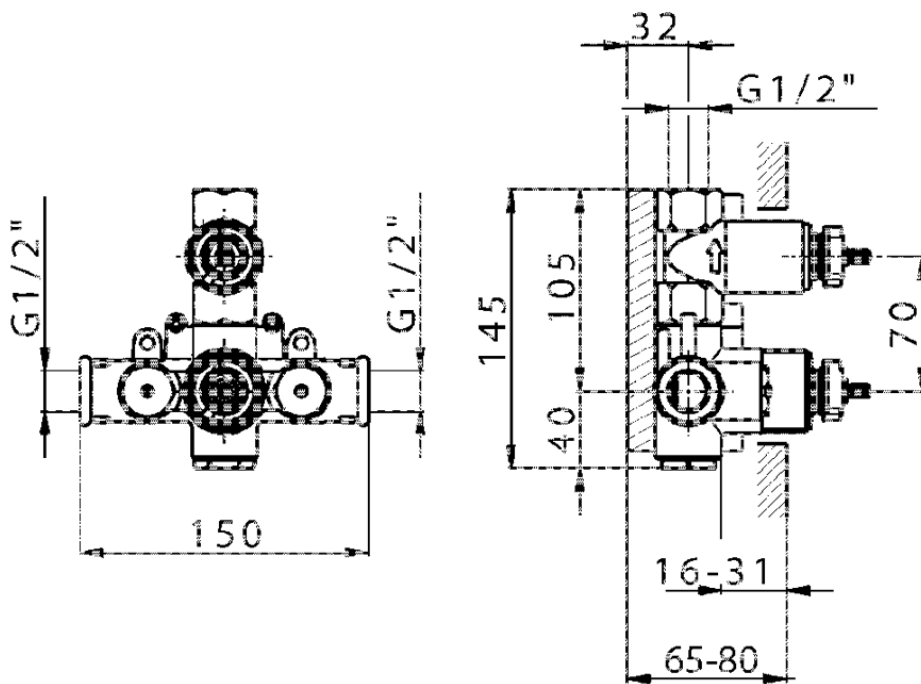

## Exposed part for 1-outlet con.thermo.shower valve CROISSETTE\_CS007280

CS007280

<https://en.huberitalia.com/exposed-part-for-1-outlet-con-thermo-shower-valve-croisette-cs007280>

ZB007341

<https://en.huberitalia.com/1-outlet-concealed-thermostatic-shower-valve-concealed-zb007341>

ZB007281

<https://en.huberitalia.com/1-outlet-concealed-thermostatic-shower-valve-concealed-zb007281>

2024-12-22