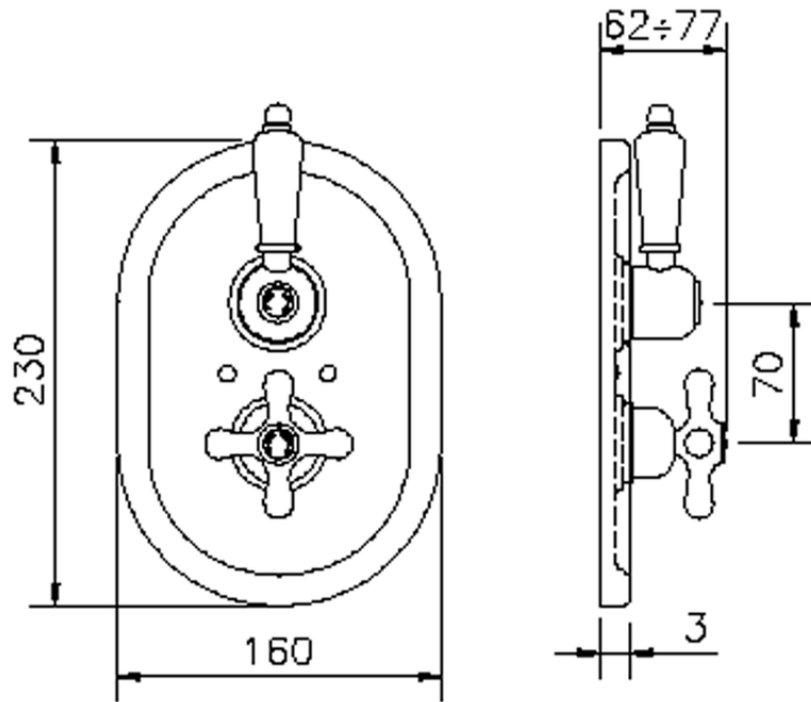

## Exposed part for 1-outlet con.thermo.shower valve CROISSETTE\_CS007280

CS007280

<https://en.huberitalia.com/exposed-part-for-1-outlet-con-thermo-shower-valve-croisette-cs007280>

ZB007341

<https://en.huberitalia.com/1-outlet-concealed-thermostatic-shower-valve-concealed-zb007341>

ZB007281

<https://en.huberitalia.com/1-outlet-concealed-thermostatic-shower-valve-concealed-zb007281>

2024-12-22