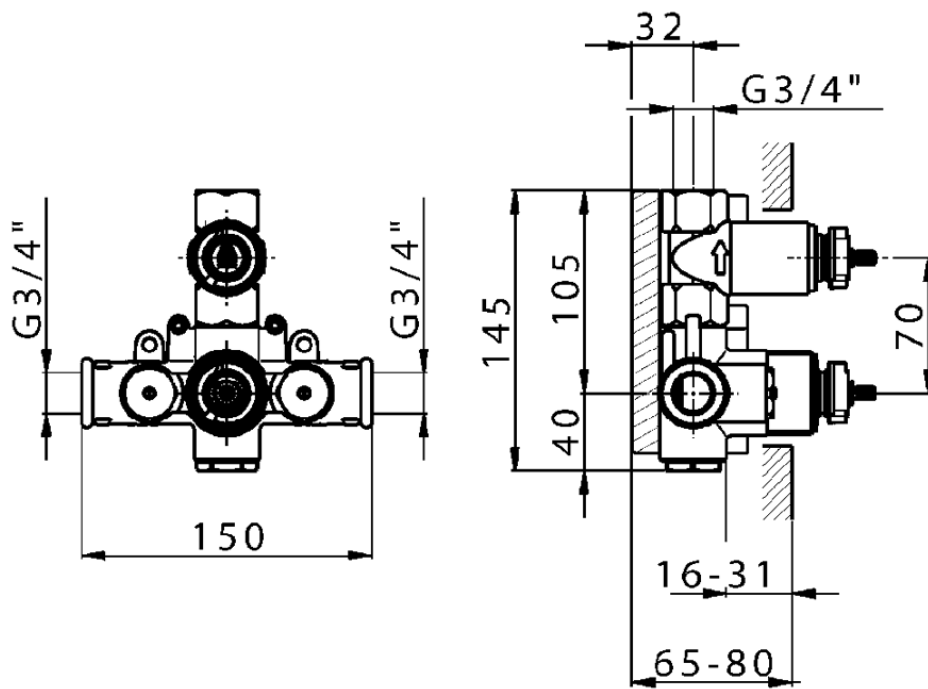

## Exposed part for 1-outlet con.thermo.shower valve CROISSETTE\_CS007280

CS007280

<https://en.huberitalia.com/exposed-part-for-1-outlet-con-thermo-shower-valve-croisette-cs007280>

ZB007341

<https://en.huberitalia.com/1-outlet-concealed-thermostatic-shower-valve-concealed-zb007341>

ZB007281

<https://en.huberitalia.com/1-outlet-concealed-thermostatic-shower-valve-concealed-zb007281>

2024-12-22