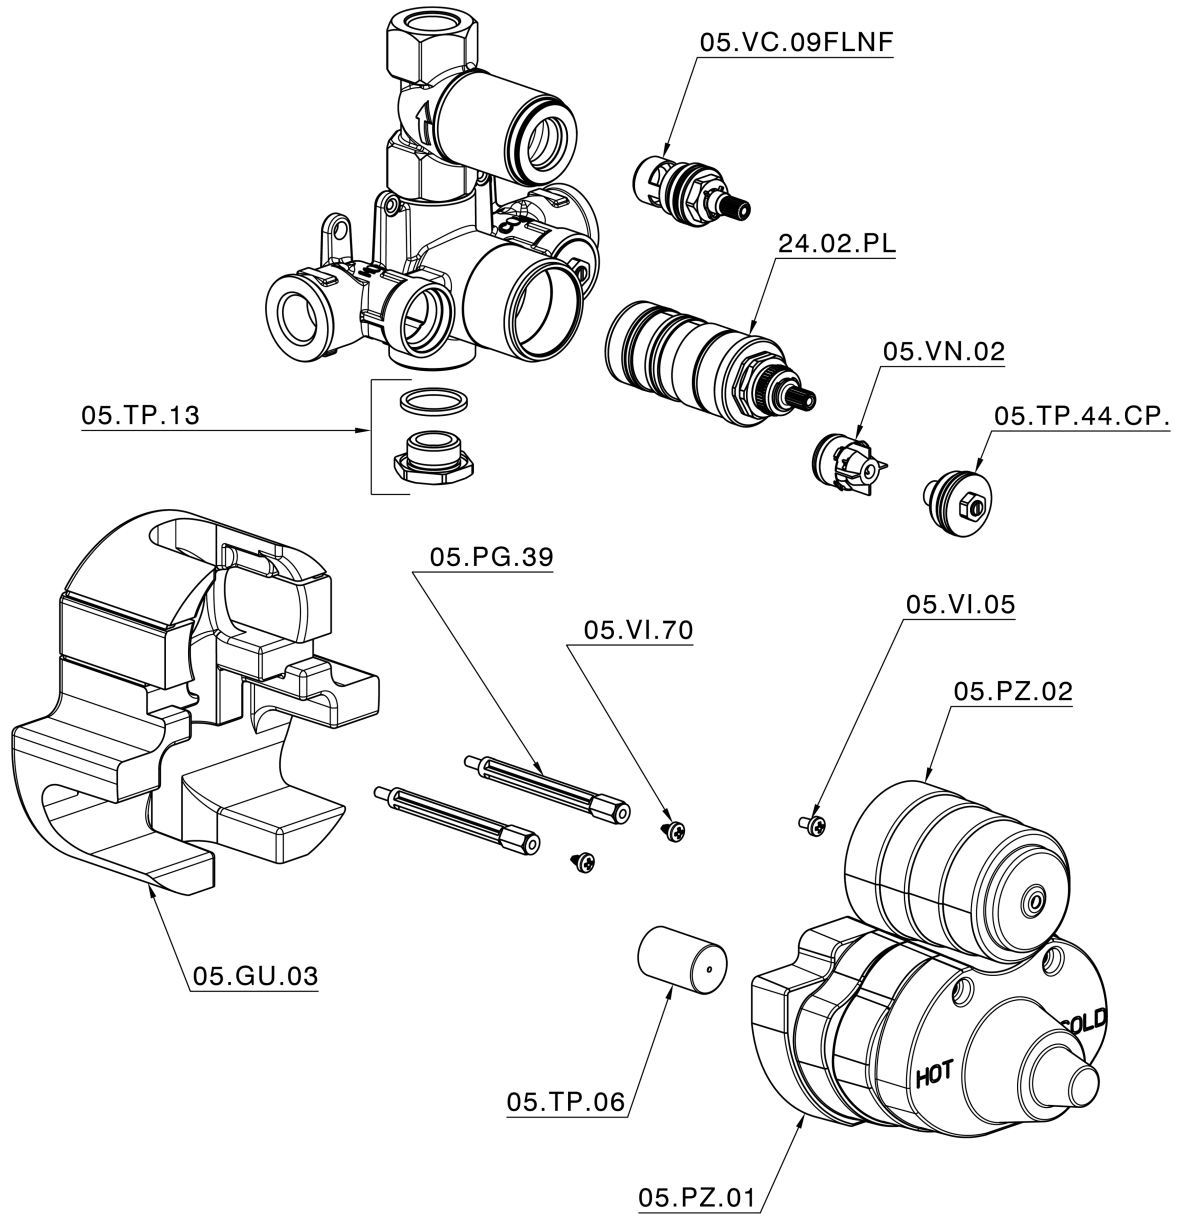

Exposed part for 1-outlet con.thermo.shower valve CROISSETTE_CS007280

CS007280

<https://en.huberitalia.com/exposed-part-for-1-outlet-con-thermo-shower-valve-croisette-cs007280>

1-outlet Concealed thermostatic shower valve CONCEALED_ZB007341

ZB007341

<https://en.huberitalia.com/1-outlet-concealed-thermostatic-shower-valve-concealed-zb007341>

1-outlet Concealed thermostatic shower valve CONCEALED_ZB007281

ZB007281

<https://en.huberitalia.com/1-outlet-concealed-thermostatic-shower-valve-concealed-zb007281>

2024-12-22