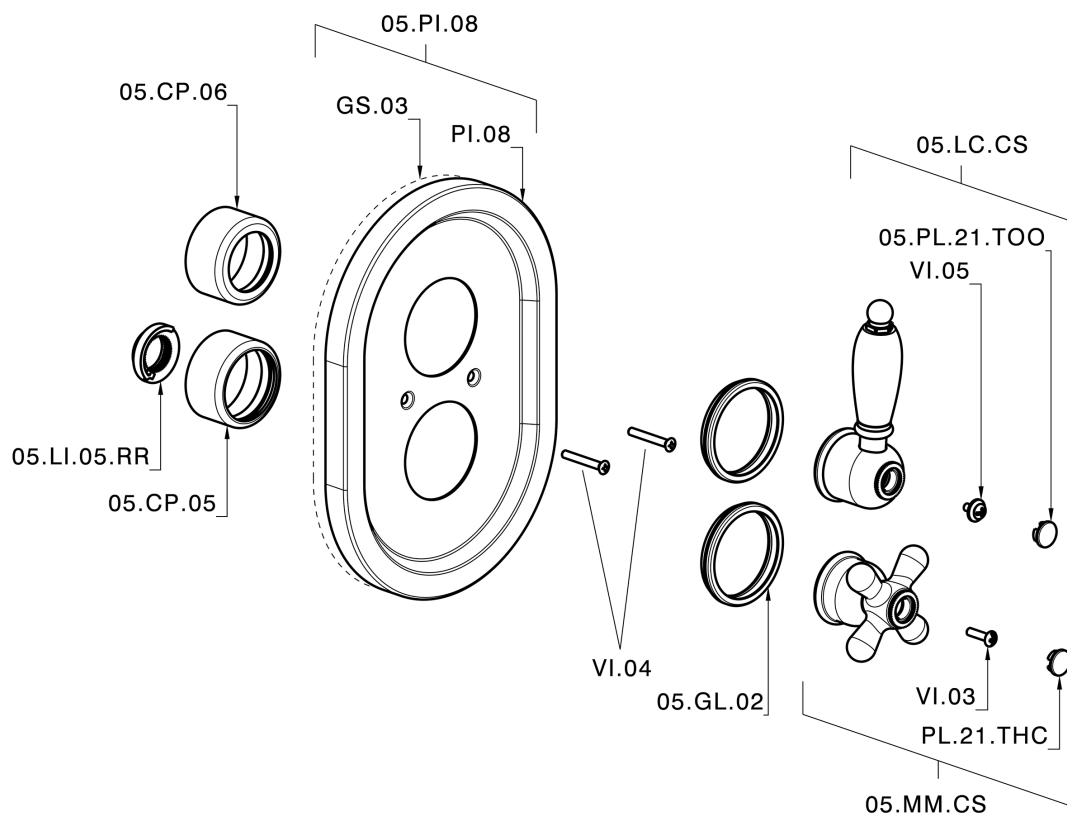

Exposed part for 1-outlet con.thermo.shower valve CROISSETTE_CS007280

CS007280

<https://en.huberitalia.com/exposed-part-for-1-outlet-con-thermo-shower-valve-croisette-cs007280>

1-outlet Concealed thermostatic shower valve CONCEALED_ZB007341

ZB007341

<https://en.huberitalia.com/1-outlet-concealed-thermostatic-shower-valve-concealed-zb007341>

1-outlet Concealed thermostatic shower valve CONCEALED_ZB007281

ZB007281

<https://en.huberitalia.com/1-outlet-concealed-thermostatic-shower-valve-concealed-zb007281>