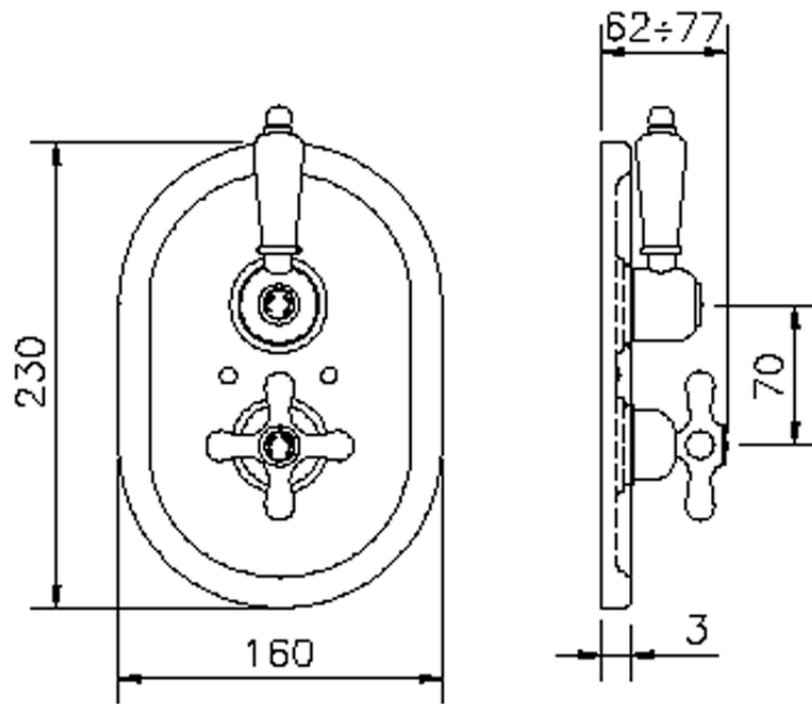

Exposed part for 1-outlet con.thermo.shower valve CROISSETTE_CS007280

CS007280

<https://en.huberitalia.com/exposed-part-for-1-outlet-con-thermo-shower-valve-croisette-cs007280>

ZB007341

<https://en.huberitalia.com/1-outlet-concealed-thermostatic-shower-valve-concealed-zb007341>

ZB007281

<https://en.huberitalia.com/1-outlet-concealed-thermostatic-shower-valve-concealed-zb007281>

2024-12-22