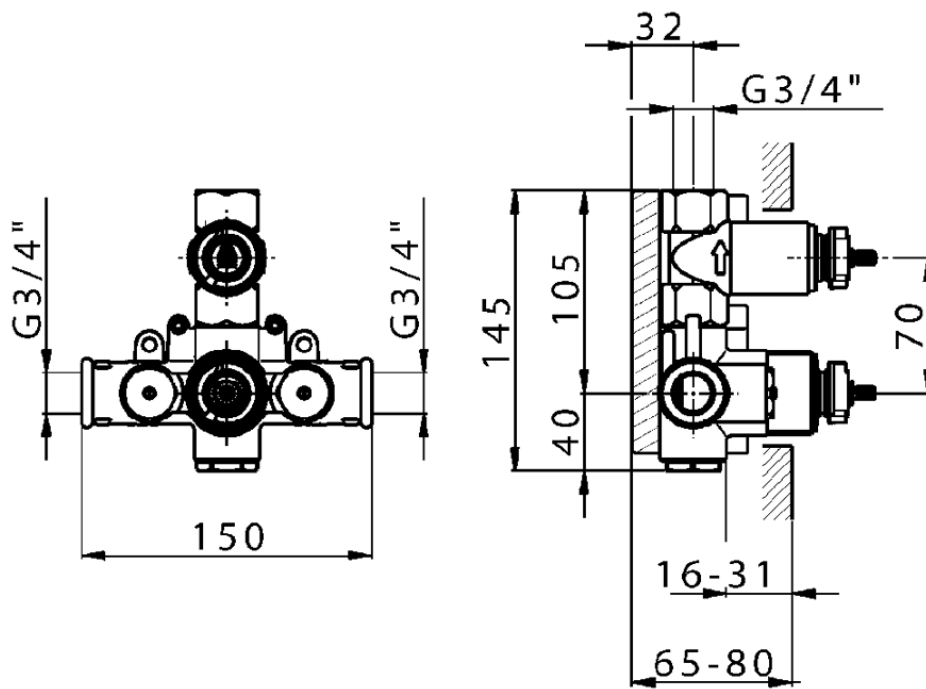

Exposed part for 1-outlet con.thermo.shower valve CROISSETTE_CS007280

CS007280

<https://en.huberitalia.com/exposed-part-for-1-outlet-con-thermo-shower-valve-croisette-cs007280>

ZB007341

<https://en.huberitalia.com/1-outlet-concealed-thermostatic-shower-valve-concealed-zb007341>

ZB007281

<https://en.huberitalia.com/1-outlet-concealed-thermostatic-shower-valve-concealed-zb007281>

2024-12-22