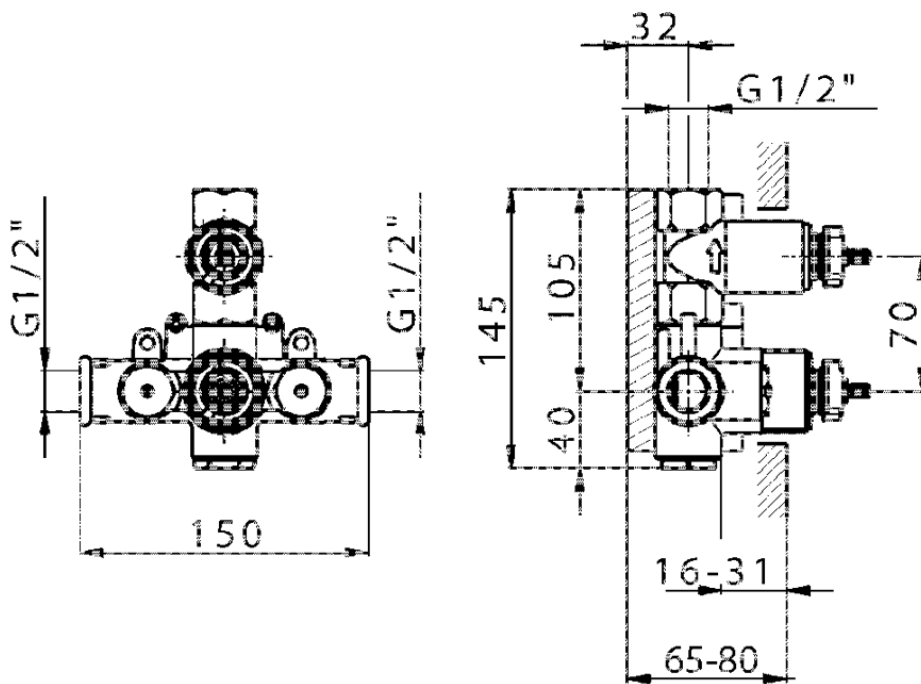

Exposed part for 1-outlet con.thermo.shower valve CROISSETTE_CS007280

CS007280

<https://en.huberitalia.com/exposed-part-for-1-outlet-con-thermo-shower-valve-croisette-cs007280>

ZB007341

<https://en.huberitalia.com/1-outlet-concealed-thermostatic-shower-valve-concealed-zb007341>

ZB007281

<https://en.huberitalia.com/1-outlet-concealed-thermostatic-shower-valve-concealed-zb007281>

2024-12-22