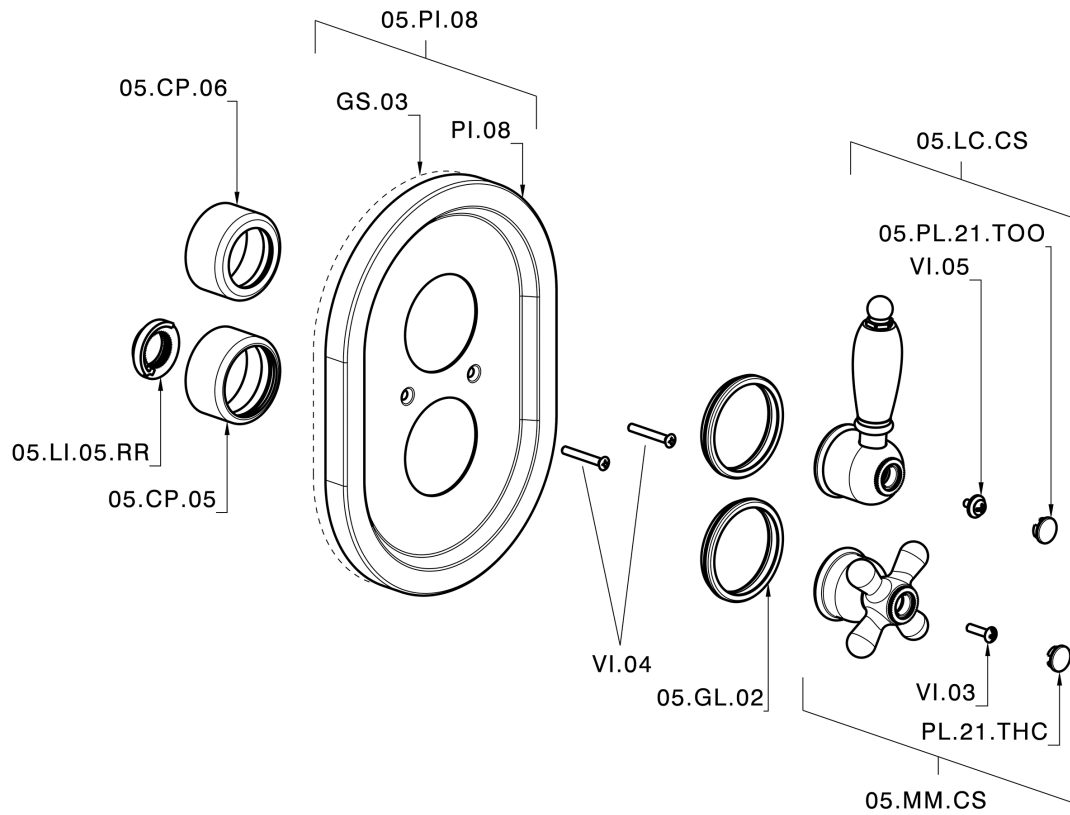

## Exposed part for 1-outlet con.thermo.shower valve CROISSETTE\_CS007280

CS007280

<https://en.huberitalia.com/exposed-part-for-1-outlet-con-thermo-shower-valve-croisette-cs007280>

## 1-outlet Concealed thermostatic shower valve CONCEALED\_ZB007341

ZB007341

<https://en.huberitalia.com/1-outlet-concealed-thermostatic-shower-valve-concealed-zb007341>

## 1-outlet Concealed thermostatic shower valve CONCEALED\_ZB007281

ZB007281

<https://en.huberitalia.com/1-outlet-concealed-thermostatic-shower-valve-concealed-zb007281>

2024-12-22