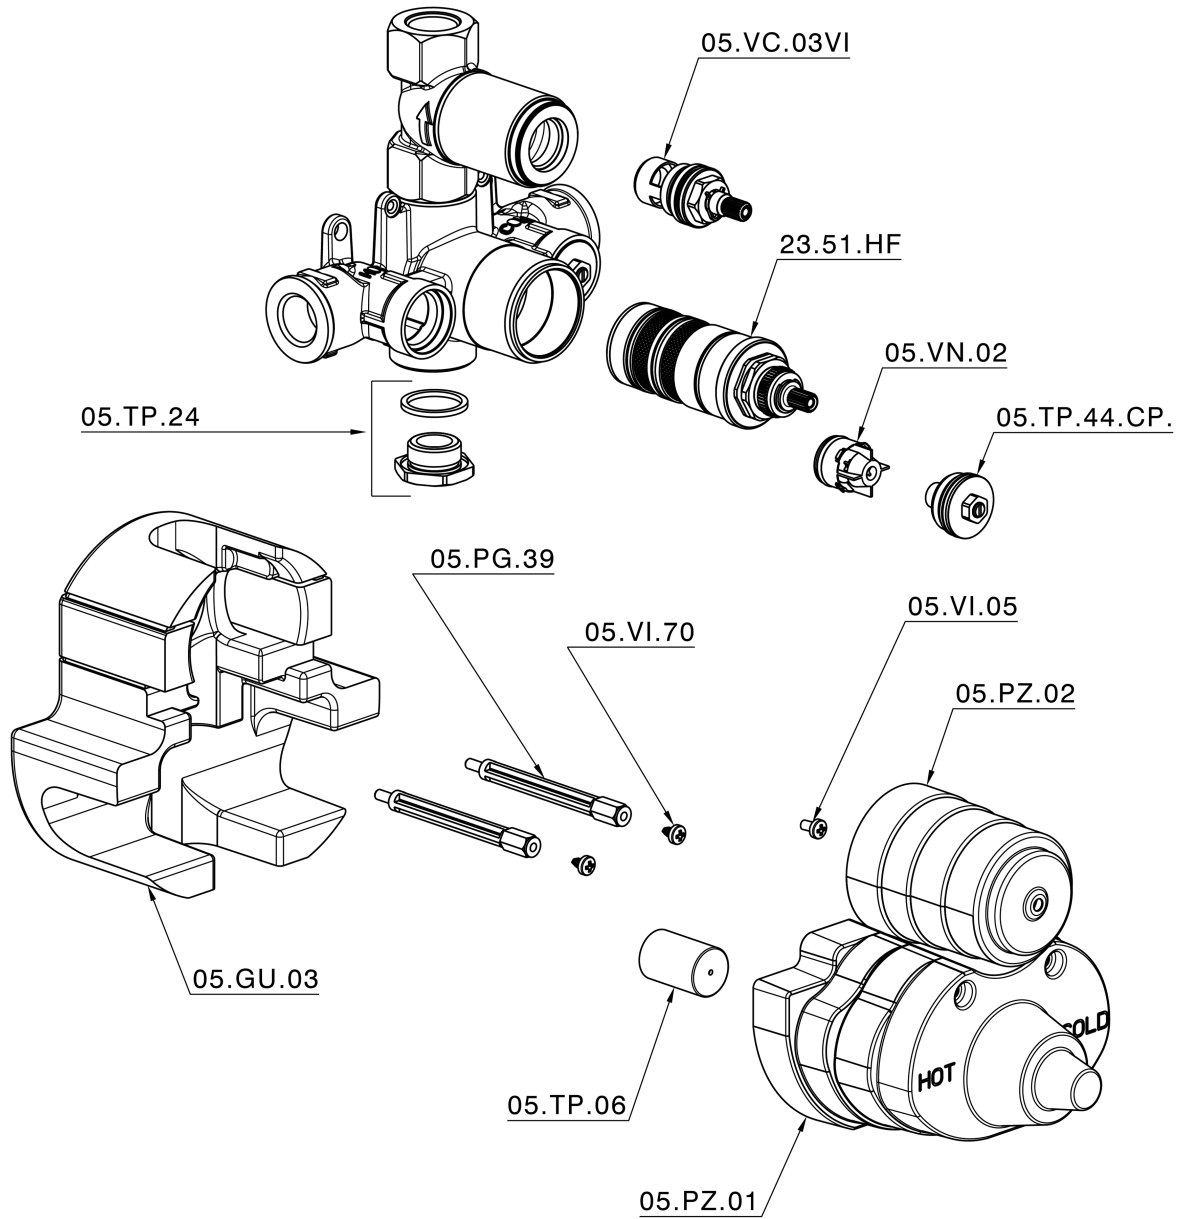

## Exposed part for 1-outlet con.thermo.shower valve CROISSETTE\_CS007280

CS007280

<https://en.huberitalia.com/exposed-part-for-1-outlet-con-thermo-shower-valve-croisette-cs007280>

## 1-outlet Concealed thermostatic shower valve CONCEALED\_ZB007341

ZB007341

<https://en.huberitalia.com/1-outlet-concealed-thermostatic-shower-valve-concealed-zb007341>

## 1-outlet Concealed thermostatic shower valve CONCEALED\_ZB007281

ZB007281

<https://en.huberitalia.com/1-outlet-concealed-thermostatic-shower-valve-concealed-zb007281>

2024-12-22