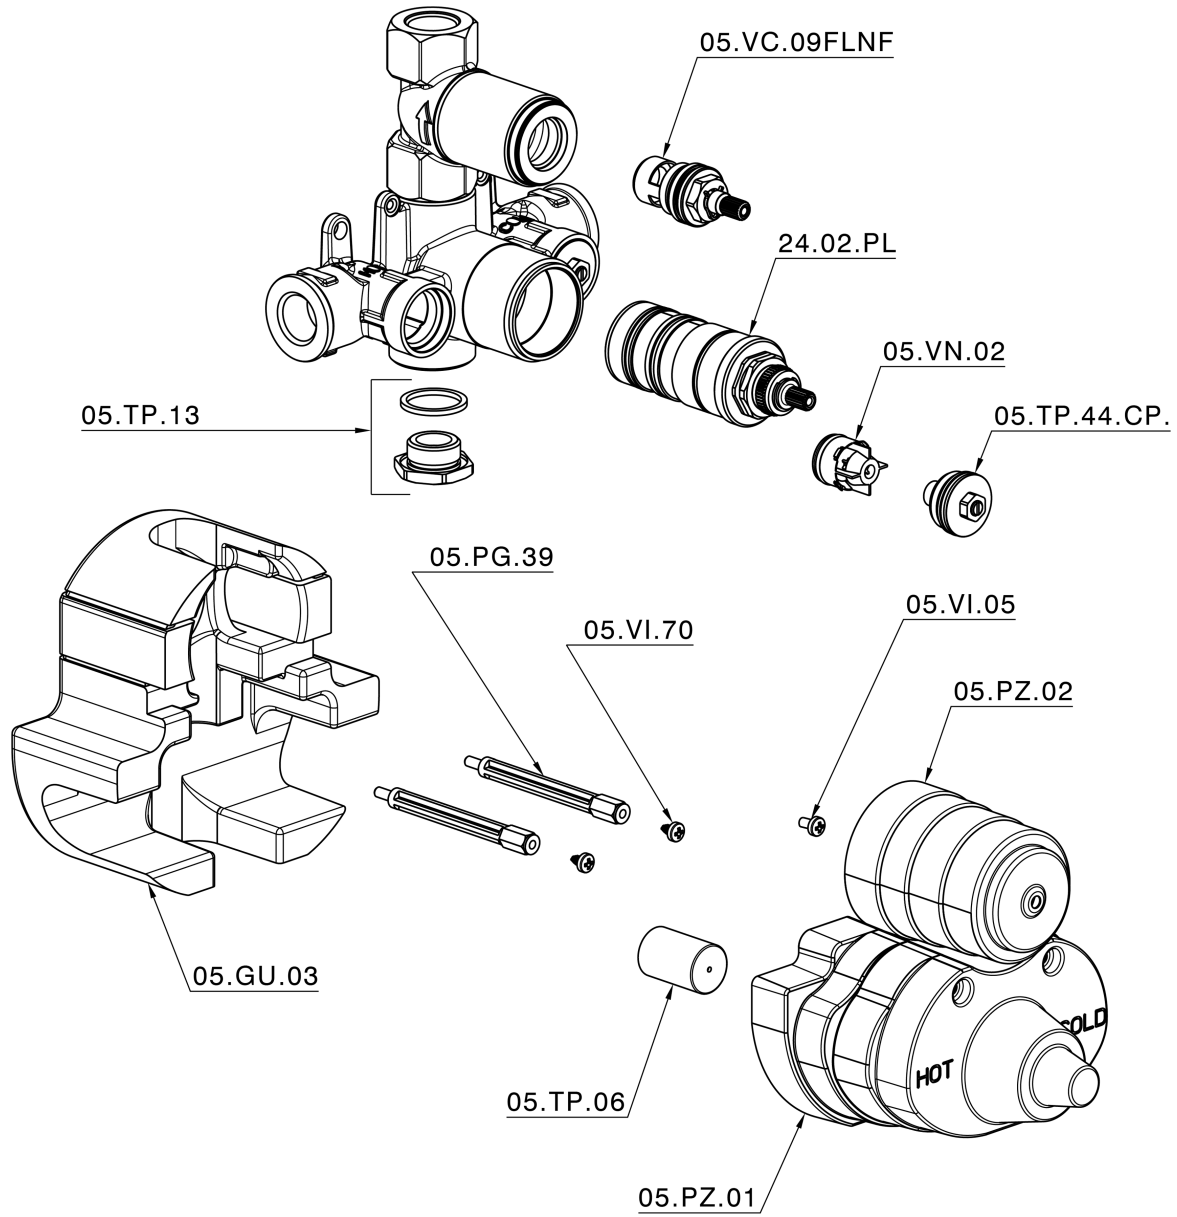

## Exposed part for 1-outlet con.thermo.shower valve CROISSETTE\_CS007280

CS007280

<https://en.huberitalia.com/exposed-part-for-1-outlet-con-thermo-shower-valve-croisette-cs007280>

## 1-outlet Concealed thermostatic shower valve CONCEALED\_ZB007341

ZB007341

<https://en.huberitalia.com/1-outlet-concealed-thermostatic-shower-valve-concealed-zb007341>

## 1-outlet Concealed thermostatic shower valve CONCEALED\_ZB007281

ZB007281

<https://en.huberitalia.com/1-outlet-concealed-thermostatic-shower-valve-concealed-zb007281>

2024-12-22