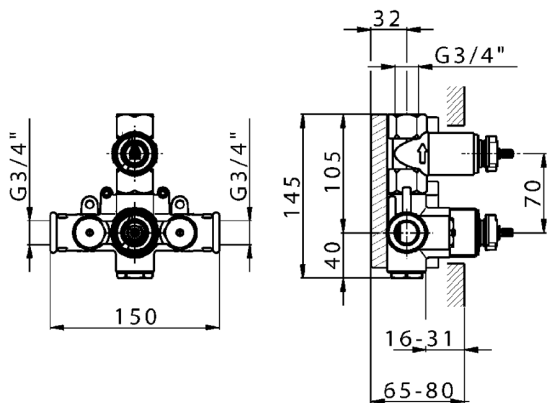

<https://en.huberitalia.com/exposed-part-for-1-outlet-con-thermo-shower-valve-croisette-cs007280>

1-outlet Concealed thermostatic shower valve **CONCEALED_ZB007341**

MODEL **ZB007341**

1-outlet Concealed thermostatic shower valve, stopvalve with 3/4" outlet, without trim kit

AVAILABLE FINISHINGS

04 04 Without finishing

CHARACTERISTICS

Installation	Concealed
Cartridge Spare Parts	23.51A.HF
HF Thermostatic Valve	
Concealed	1

Thermostatic

The Huber thermostatic is your personal water manager, helping you to handle, control and save water and energy.

1-outlet Concealed thermostatic shower valve **CONCEALED_ZB007281**

MODEL **ZB007281**

1-outlet Concealed thermostatic shower valve, Stopvalve with 1/2" outlet, without trim kit

AVAILABLE FINISHINGS

04 04 Without finishing