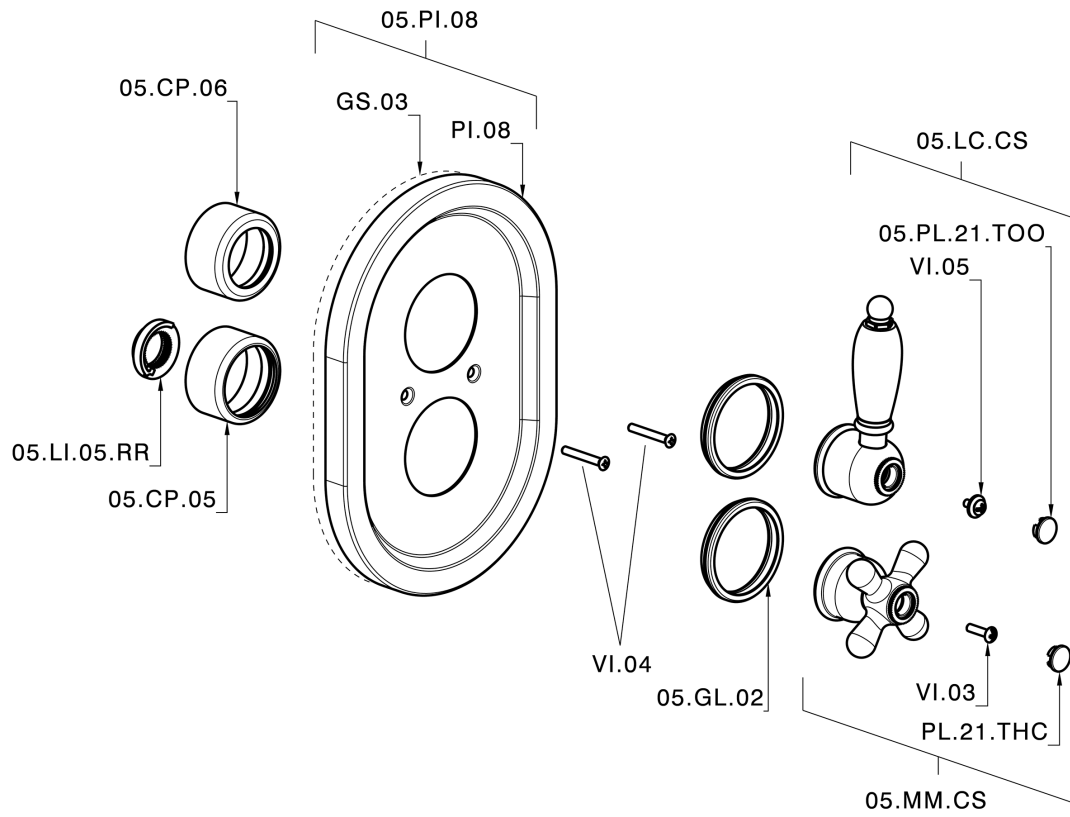

Exposed part for 1-outlet con.thermo.shower valve CROISSETTE_CS007280

MODEL **CS007280**

Exposed part for 1-outlet con.thermo.shower valve, stop valve, without concealed part, for items ZB007281-ZB007341

Thermostatic

The Huber thermostatic is your personal water manager, helping you to handle, control and save water and energy.

Exposed part for 1-outlet con.thermo.shower valve CROISSETTE_CS007280

CS007280

<https://en.huberitalia.com/exposed-part-for-1-outlet-con-thermo-shower-valve-croisette-cs007280>

1-outlet Concealed thermostatic shower valve **CONCEALED_ZB007341**

MODEL **ZB007341**

1-outlet Concealed thermostatic shower valve, stopvalve with 3/4" outlet, without trim kit

CHARACTERISTICS

Installation	Concealed
Cartridge Spare Parts	24.04A.PP
8x20 Plus P Thermostatic Valve	
Concealed	1

Thermostatic

The Huber thermostatic is your personal water manager, helping you to handle, control and save water and energy.