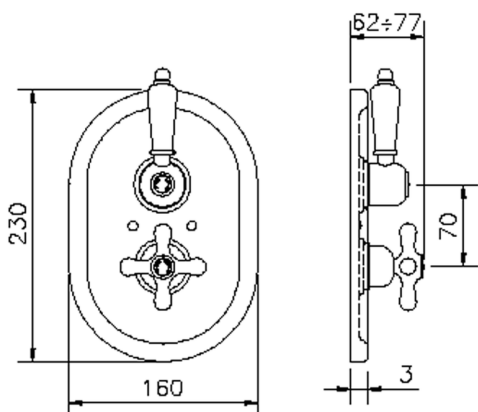

Exposed part for 1-outlet con.thermo.shower valve CROISSETTE_CS007280

MODEL **CS007280**

Exposed part for 1-outlet con.thermo.shower valve, stop valve, without concealed part, for items ZB007281-ZB007341

AVAILABLE FINISHINGS

-  **21** 21 Chrome
-  **27** 27 Old Bronze
-  **2G** 2G Antique Gold
-  **2W** 2W Brushed Gold

CHARACTERISTICS

Installation **Concealed**
 Required concealed parts **ZB007341**
ZB007281

<https://en.huberitalia.com/exposed-part-for-1-outlet-con-thermo-shower-valve-croisette-cs007280>

1-outlet Concealed thermostatic shower valve **CONCEALED_ZB007341**

MODEL **ZB007341**

1-outlet Concealed thermostatic shower valve, stopvalve with 3/4" outlet, without trim kit