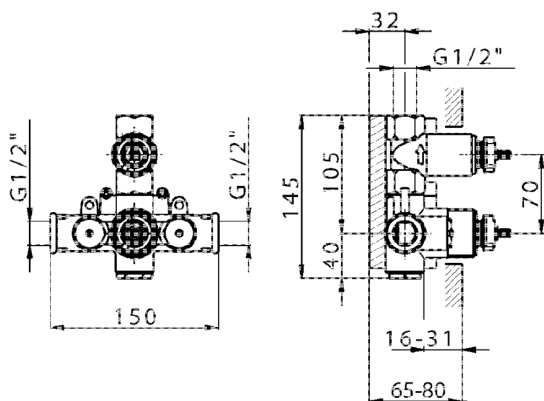

Thermostatic

The Huber thermostatic is your personal water manager, helping you to handle, control and save water and energy.

2024-12-22