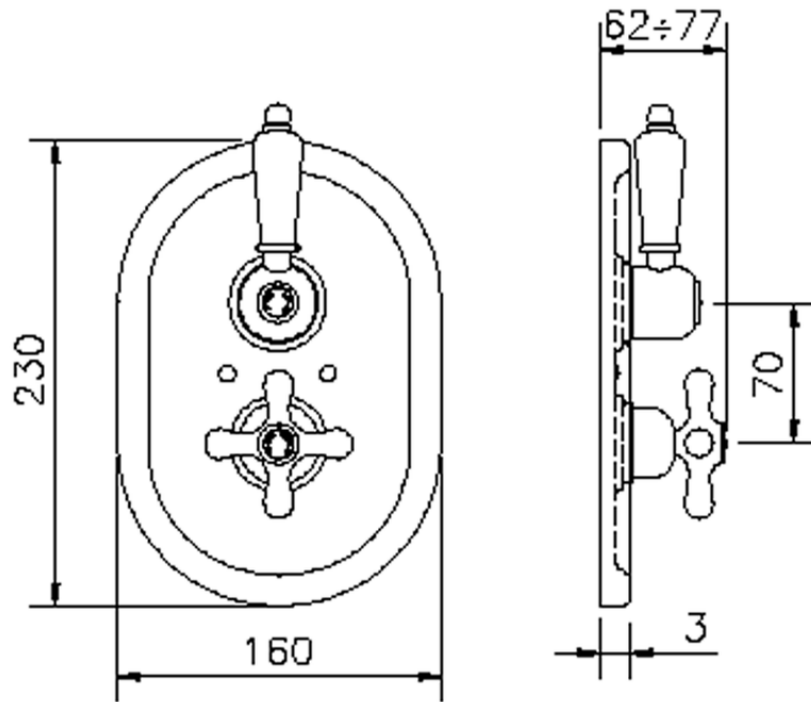

Exposed part for 1-outlet con.thermo.shower valve CROISSETTE_CS007280

CS007280

<https://en.huberitalia.com/exposed-part-for-1-outlet-con-thermo-shower-valve-croisette-cs007280>

ZB007341

<https://en.huberitalia.com/1-outlet-concealed-thermostatic-shower-valve-concealed-zb007341>

ZB007281

<https://en.huberitalia.com/1-outlet-concealed-thermostatic-shower-valve-concealed-zb007281>

2024-12-22