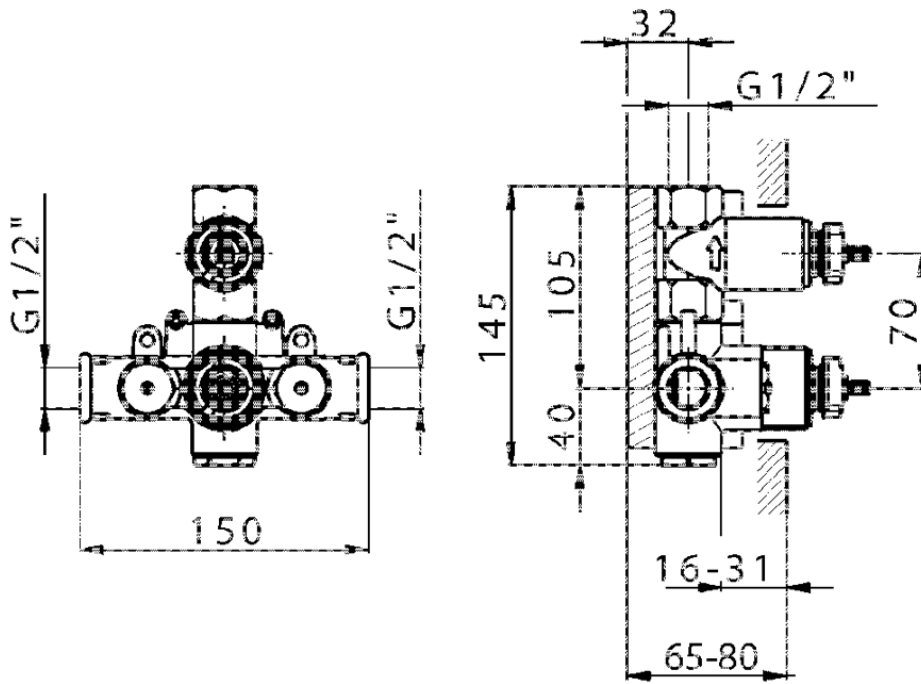

Exposed part for 1-outlet con.thermo.shower valve CROISSETTE_CS007280

CS007280

<https://en.huberitalia.com/exposed-part-for-1-outlet-con-thermo-shower-valve-croisette-cs007280>

ZB007341

<https://en.huberitalia.com/1-outlet-concealed-thermostatic-shower-valve-concealed-zb007341>

ZB007281

<https://en.huberitalia.com/1-outlet-concealed-thermostatic-shower-valve-concealed-zb007281>

2024-12-22