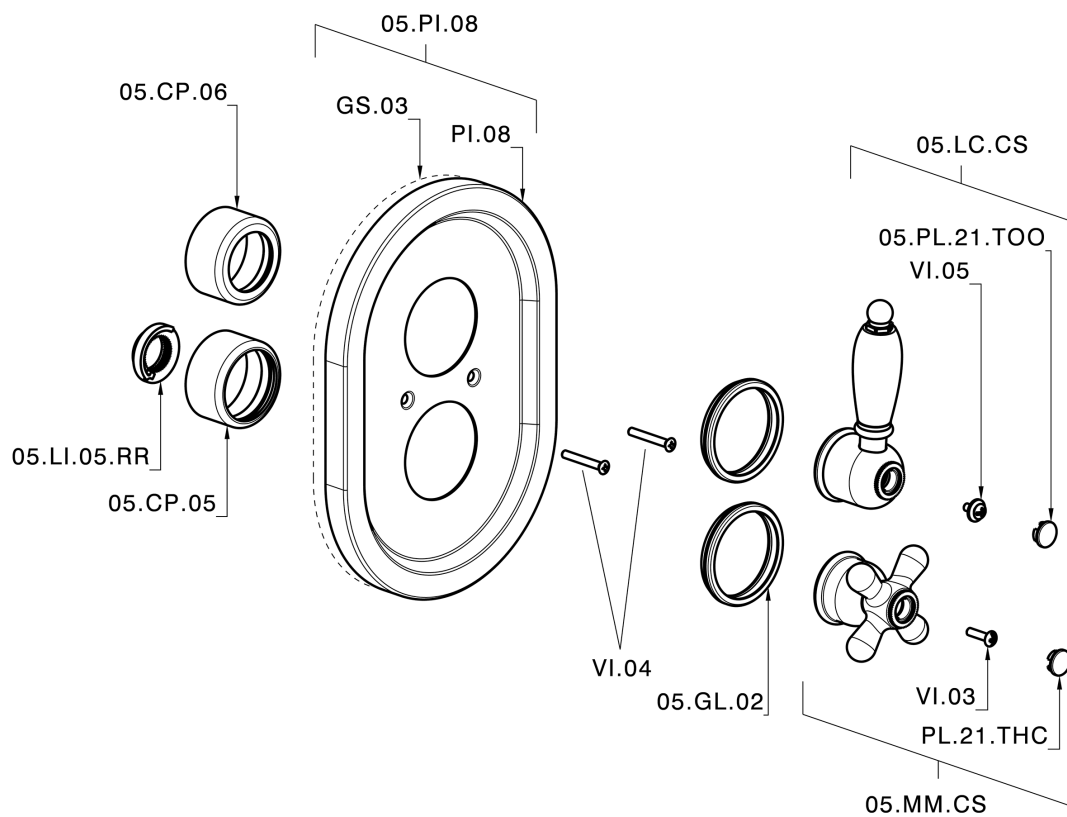

Exposed part for 1-outlet con.thermo.shower valve CROISSETTE_CS007280

CS007280

<https://en.huberitalia.com/exposed-part-for-1-outlet-con-thermo-shower-valve-croisette-cs007280>

1-outlet Concealed thermostatic shower valve CONCEALED_ZB007281

ZB007281

<https://en.huberitalia.com/1-outlet-concealed-thermostatic-shower-valve-concealed-zb007281>

2024-12-22