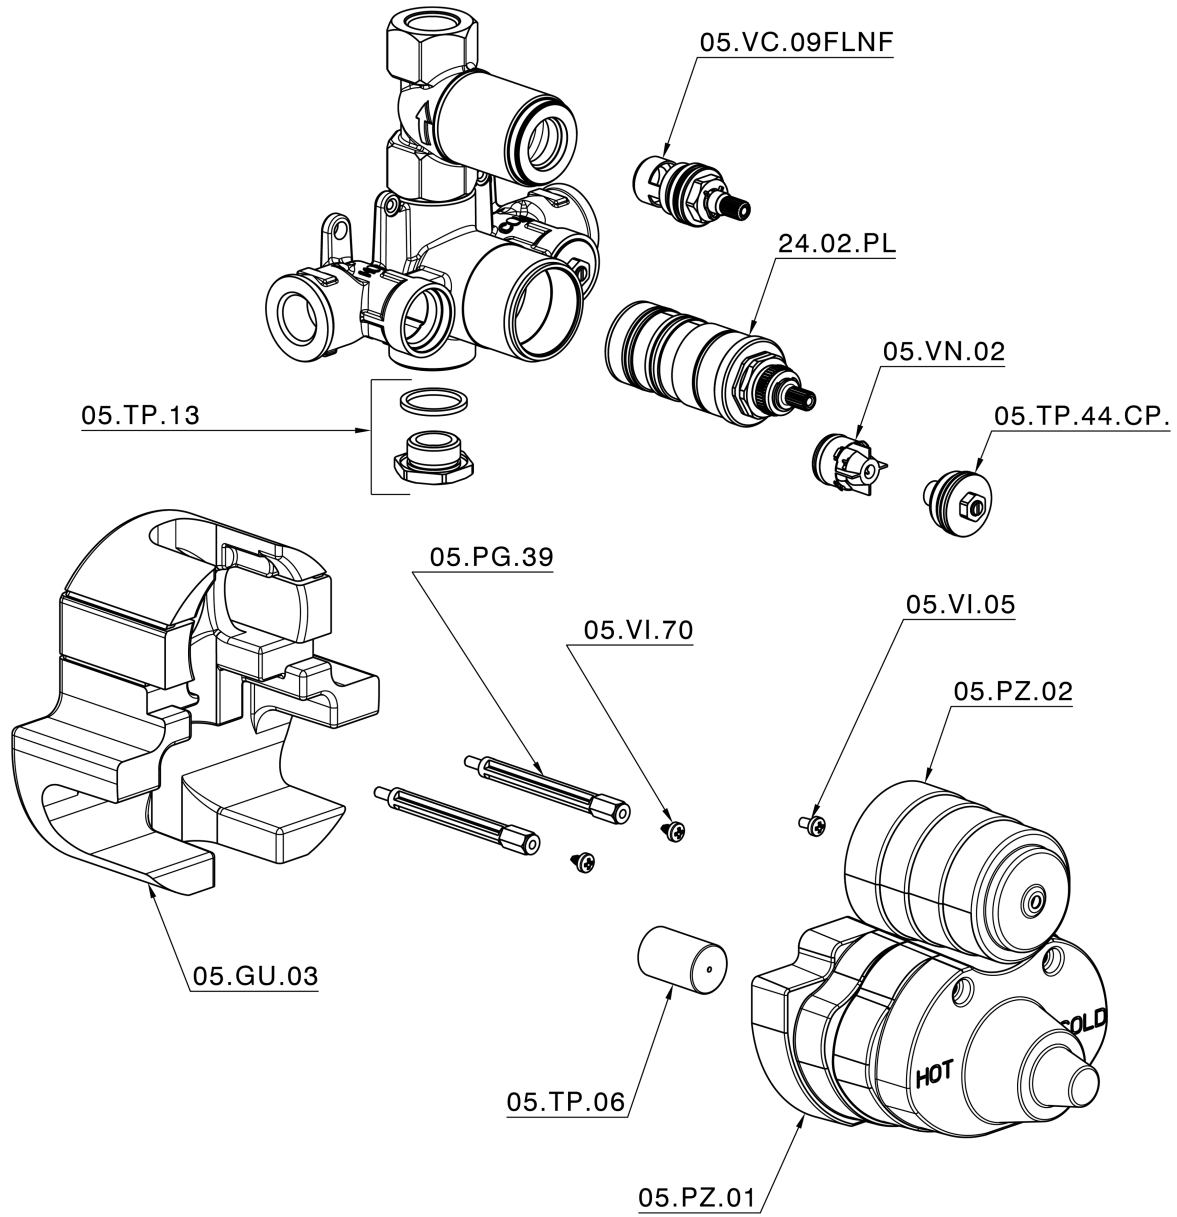

Exposed part for 1-outlet con.thermo.shower valve CROISSETTE_CS007280

CS007280

<https://en.huberitalia.com/exposed-part-for-1-outlet-con-thermo-shower-valve-croisette-cs007280>

1-outlet Concealed thermostatic shower valve CONCEALED_ZB007281

ZB007281

<https://en.huberitalia.com/1-outlet-concealed-thermostatic-shower-valve-concealed-zb007281>

2024-12-22