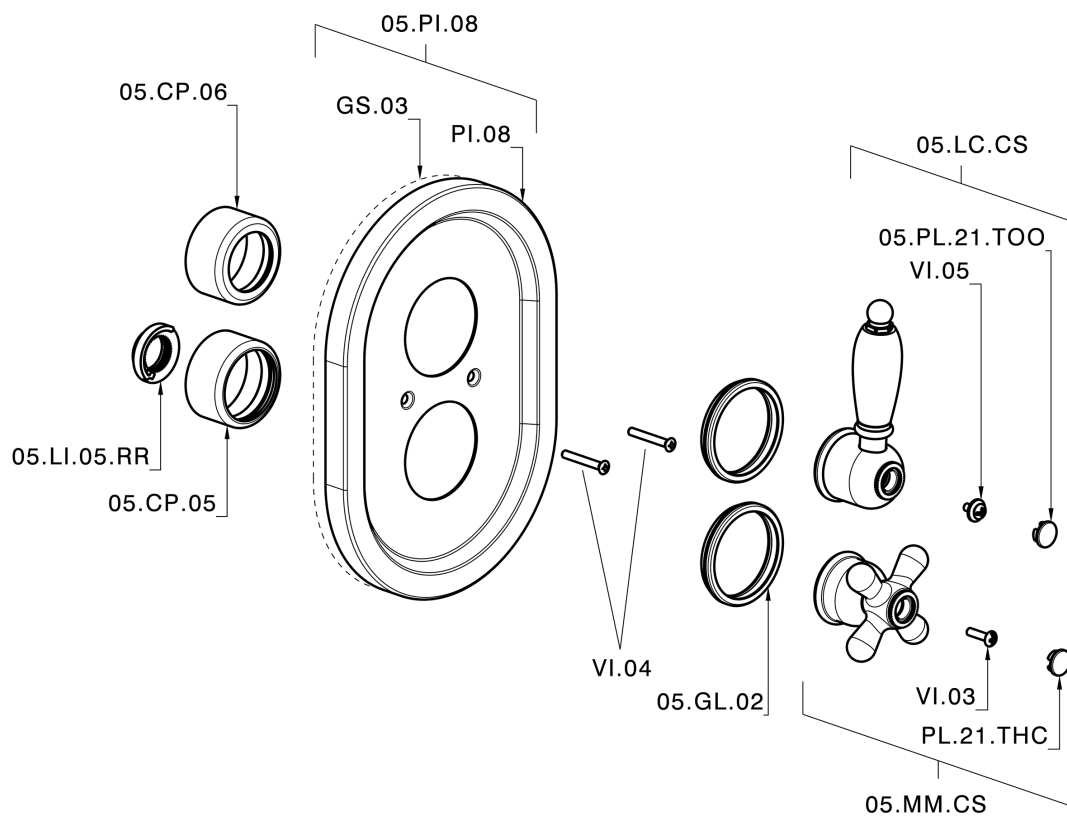

## Exposed part for 1-outlet con.thermo.shower valve CROISSETTE\_CS007280

MODEL **CS007280**

Exposed part for 1-outlet con.thermo.shower valve, stop valve, without concealed part, for items ZB007281-ZB007341

### CHARACTERISTICS

Installation **Concealed**  
 Required concealed parts **ZB007341**  
**ZB007281**

## Exposed part for 1-outlet con.thermo.shower valve CROISSETTE\_CS007280

CS007280

<https://en.huberitalia.com/exposed-part-for-1-outlet-con-thermo-shower-valve-croisette-cs007280>

1-outlet Concealed thermostatic shower valve **CONCEALED\_ZB007341**