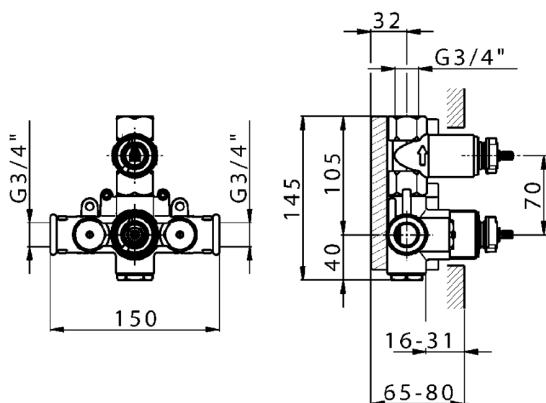

## Exposed part for 1-outlet con.thermo.shower valve CROISSETTE\_CS007280

CS007280

<https://en.huberitalia.com/exposed-part-for-1-outlet-con-thermo-shower-valve-croisette-cs007280>

1-outlet Concealed thermostatic shower valve **CONCEALED\_ZB007341**

MODEL **ZB007341**

1-outlet Concealed thermostatic shower valve, stopvalve with 3/4" outlet, without trim kit

AVAILABLE FINISHINGS

 **04** 04 Without finishing

CHARACTERISTICS

Installation	<b>Concealed</b>
Cartridge Spare Parts	<b>23.51A.HF</b>
<b>HF Thermostatic Valve</b>	
Concealed	<b>1</b>