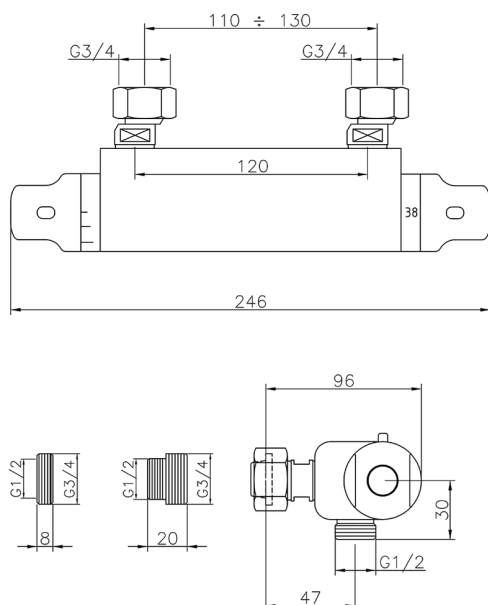

## Thermostatic shower mixer CLINIC&TECHNICAL\_100P.01H.

MODEL **100P.01H.**

Thermostatic shower mixer, without shower set, 110-130 mm center

### CHARACTERISTICS

Cartridge Spare Parts **24.04A.PP**

**8x20 Plus P Thermostatic Valve**