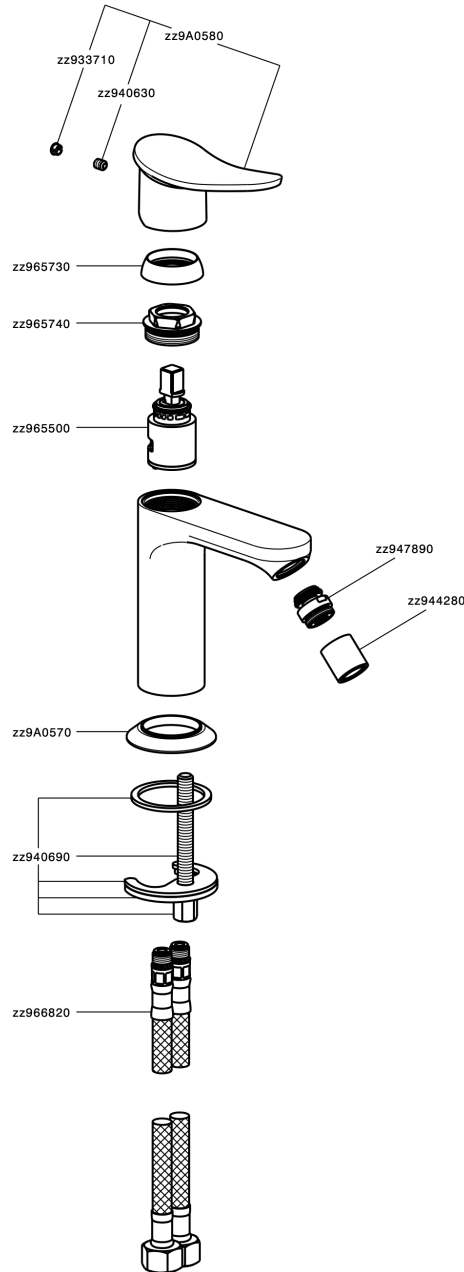

Single lever bidet mixer HARLOCK_HC000564

HC000564

<https://en.huberitalia.com/single-lever-bidet-mixer-harlock-hc000564>

2026-04-28