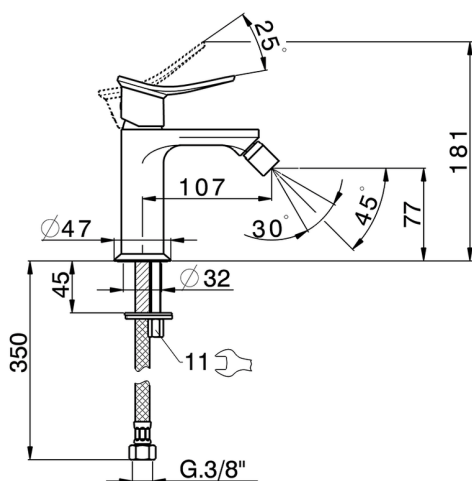

## Single lever bidet mixer HARLOCK\_HC000564

MODEL **HC000564**

Single lever bidet mixer, without automatic pop-up waste, G.3/8" stainless steel flexible hoses

### CHARACTERISTICS

Cartridge Spare Parts **ZZ96550000**

**25 mm Cartridge**

## Single lever bidet mixer HARLOCK\_HC000564

HC000564

<https://en.huberitalia.com/single-lever-bidet-mixer-harlock-hc000564>

2026-06-10