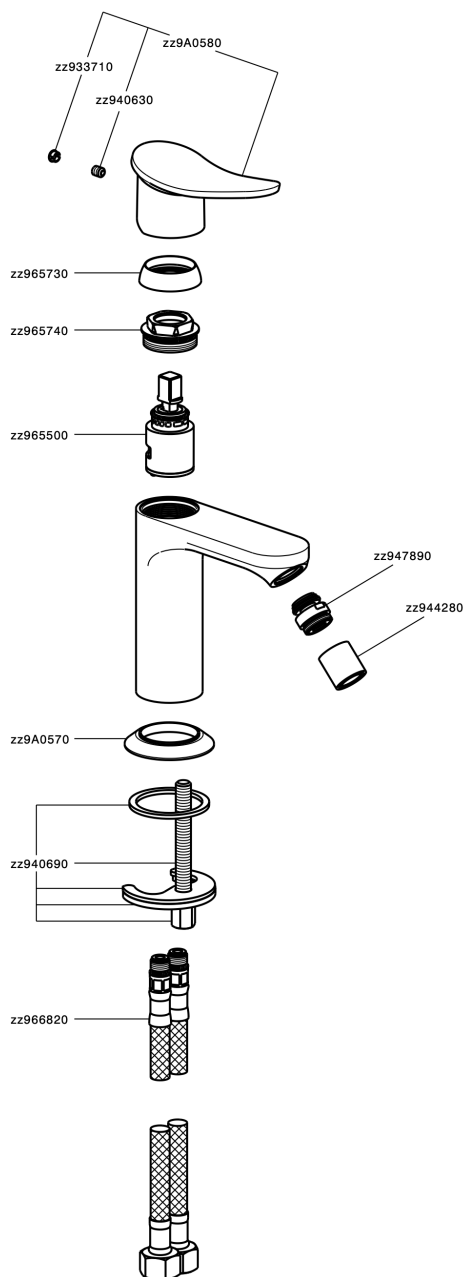

## Single lever bidet mixer HARLOCK\_HC000564

MODEL **HC000564**

Single lever bidet mixer, without automatic pop-up waste, G.3/8" stainless steel flexible hoses

### CHARACTERISTICS

Cartridge Spare Parts **ZZ96550000**

**25 mm Cartridge**

## Single lever bidet mixer HARLOCK\_HC000564

HC000564

<https://en.huberitalia.com/single-lever-bidet-mixer-harlock-hc000564>

2026-06-10