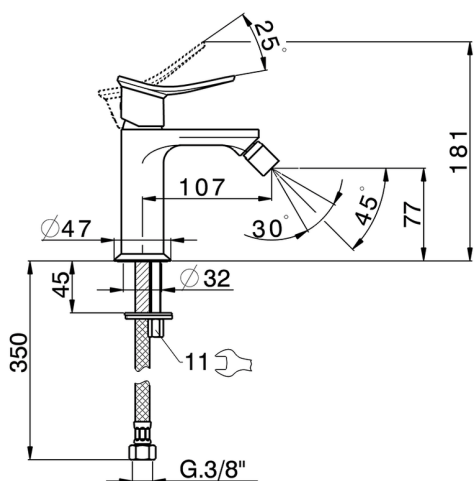

Single lever bidet mixer HARLOCK_HC000564

MODEL **HC000564**

Single lever bidet mixer, without automatic pop-up waste, G.3/8" stainless steel flexible hoses

AVAILABLE FINISHINGS

-  **21** 21 Chrome
-  **2P** 2P Rose Gold
-  **2Q** 2Q Black Titanium
-  **40** 40 Matt Black
-  **4Q** 4Q Matt White
-  **6T** 6T Chrome/Matt Black

CHARACTERISTICS

Cartridge Spare Parts **ZZ96550000**

25 mm Cartridge

Single lever bidet mixer HARLOCK_HC000564

HC000564

<https://en.huberitalia.com/single-lever-bidet-mixer-harlock-hc000564>

2026-04-28