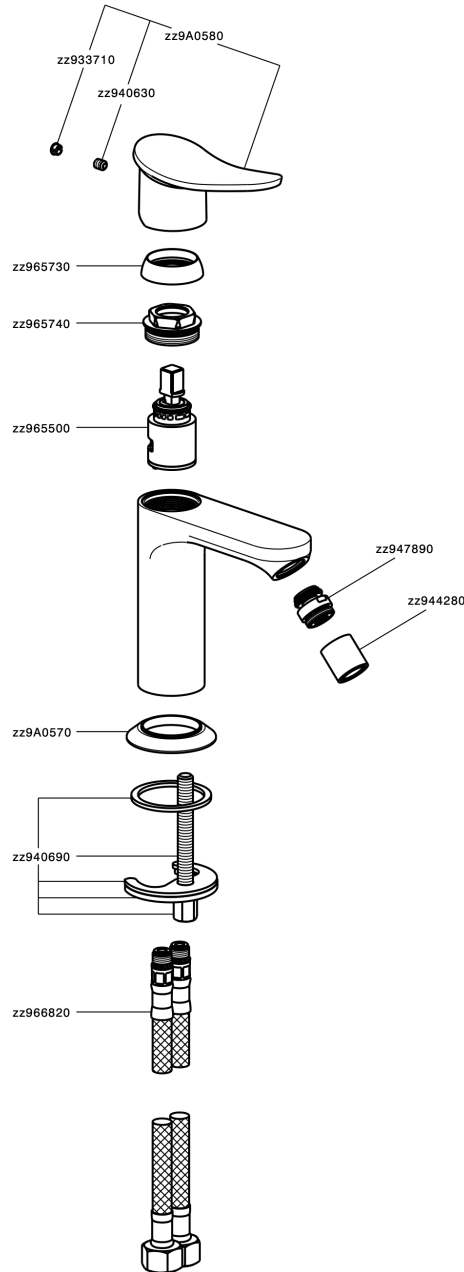

Single lever bidet mixer HARLOCK_HC000564

MODEL **HC000564**

Single lever bidet mixer, without automatic pop-up waste, G.3/8" stainless steel flexible hoses

AVAILABLE FINISHINGS

-  **21** 21 Chrome
-  **2P** 2P Rose Gold
-  **2Q** 2Q Black Titanium
-  **40** 40 Matt Black
-  **4Q** 4Q Matt White
-  **6T** 6T Chrome/Matt Black

CHARACTERISTICS

Cartridge Spare Parts **ZZ96550000**

25 mm Cartridge

Single lever bidet mixer HARLOCK_HC000564

HC000564

<https://en.huberitalia.com/single-lever-bidet-mixer-harlock-hc000564>

2026-04-28