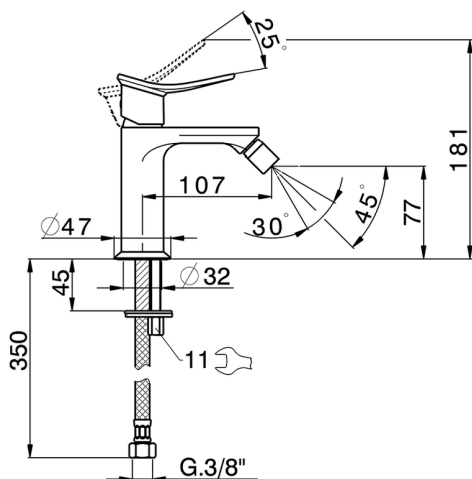

## Single lever bidet mixer HARLOCK\_HC000564

MODEL **HC000564**

Single lever bidet mixer, without automatic pop-up waste, G.3/8" stainless steel flexible hoses

### CHARACTERISTICS

Cartridge Spare Parts **ZZ96550000**

**25 mm Cartridge**

## Single lever bidet mixer HARLOCK\_HC000564

HC000564

<https://en.huberitalia.com/single-lever-bidet-mixer-harlock-hc000564>

2026-04-08