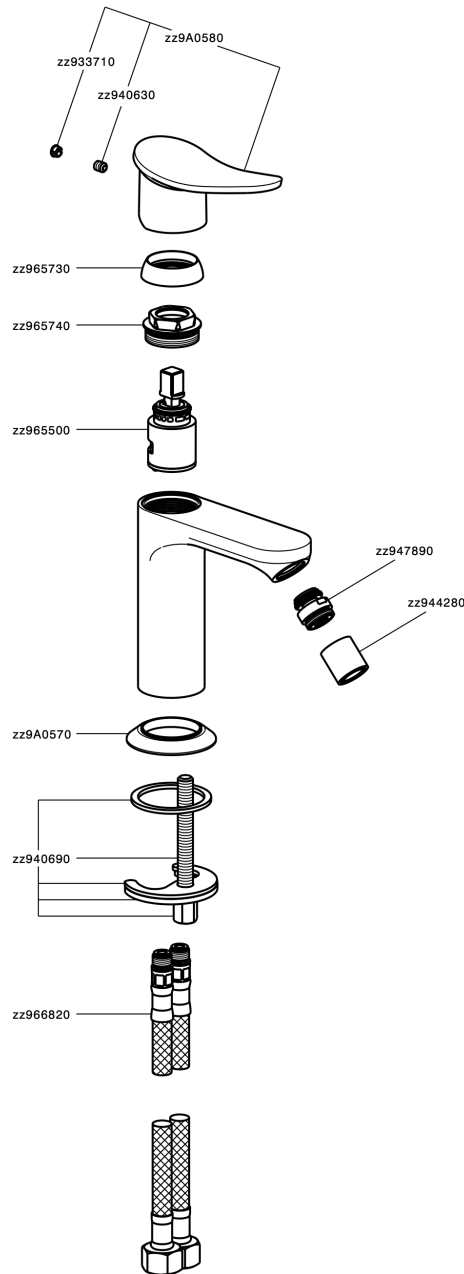

Single lever bidet mixer HARLOCK_HC000564

HC000564

<https://en.huberitalia.com/single-lever-bidet-mixer-harlock-hc000564>

2026-06-10