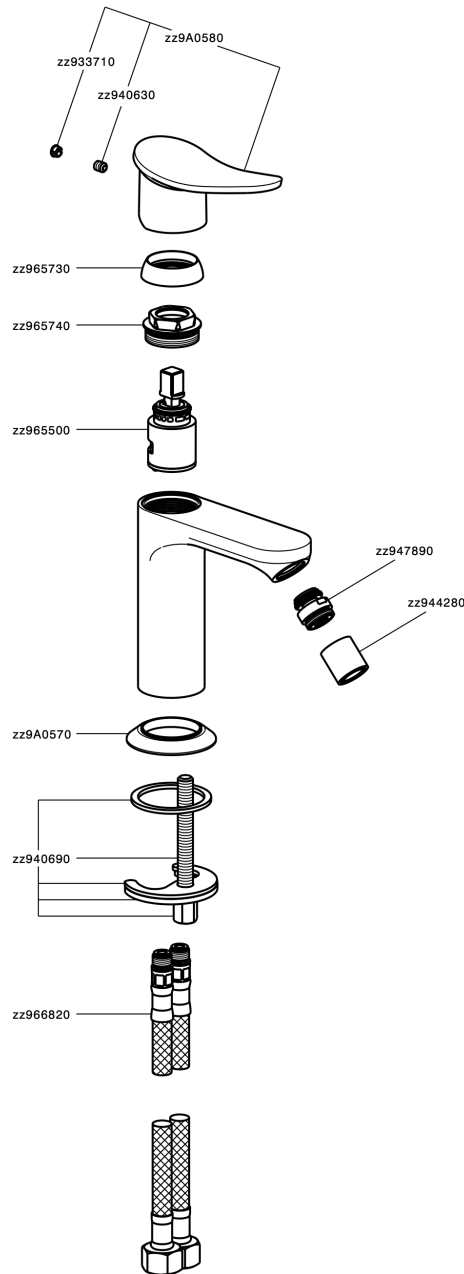

## Single lever bidet mixer HARLOCK\_HC000564

MODEL **HC000564**

Single lever bidet mixer, without automatic pop-up waste, G.3/8" stainless steel flexible hoses

### CHARACTERISTICS

Cartridge Spare Parts **ZZ96550000**

**25 mm Cartridge**

## Single lever bidet mixer HARLOCK\_HC000564

HC000564

<https://en.huberitalia.com/single-lever-bidet-mixer-harlock-hc000564>

2026-06-10