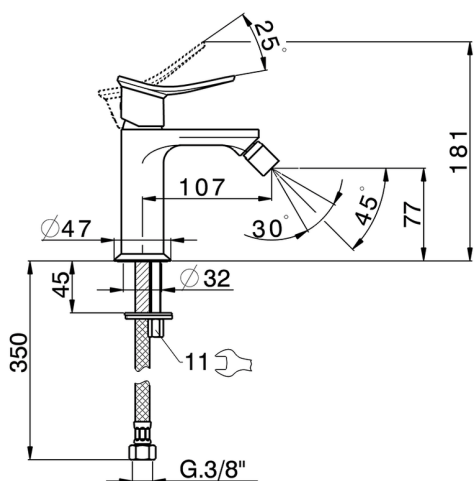

## Single lever bidet mixer HARLOCK\_HC000564

MODEL **HC000564**

Single lever bidet mixer, without automatic pop-up waste, G.3/8" stainless steel flexible hoses

### CHARACTERISTICS

Cartridge Spare Parts **ZZ96550000**

**25 mm Cartridge**

## Single lever bidet mixer HARLOCK\_HC000564

HC000564

<https://en.huberitalia.com/single-lever-bidet-mixer-harlock-hc000564>

2026-06-10