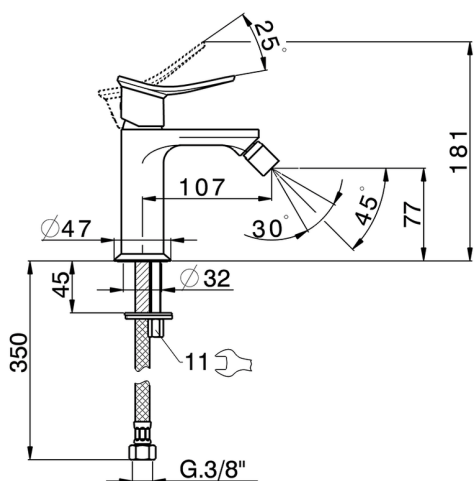

Single lever bidet mixer HARLOCK_HC000564

MODEL **HC000564**

Single lever bidet mixer, without automatic pop-up waste, G.3/8" stainless steel flexible hoses

AVAILABLE FINISHINGS

-  **21** 21 Chrome
-  **2P** 2P Rose Gold
-  **2Q** 2Q Black Titanium
-  **40** 40 Matt Black
-  **4Q** 4Q Matt White
-  **6T** 6T Chrome/Matt Black

CHARACTERISTICS

Cartridge Spare Parts **ZZ96550000**

25 mm Cartridge

Single lever bidet mixer HARLOCK_HC000564

HC000564

<https://en.huberitalia.com/single-lever-bidet-mixer-harlock-hc000564>

2026-04-06