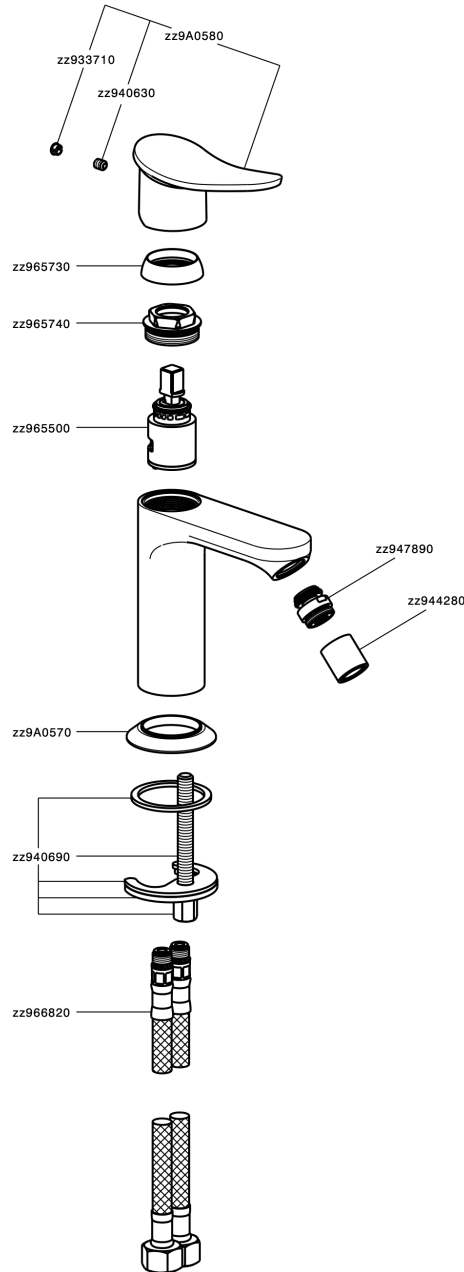

Single lever bidet mixer HARLOCK_HC000564

MODEL **HC000564**

Single lever bidet mixer, without automatic pop-up waste, G.3/8" stainless steel flexible hoses

AVAILABLE FINISHINGS

-  **21** 21 Chrome
-  **2P** 2P Rose Gold
-  **2Q** 2Q Black Titanium
-  **40** 40 Matt Black
-  **4Q** 4Q Matt White
-  **6T** 6T Chrome/Matt Black

CHARACTERISTICS

Cartridge Spare Parts **ZZ96550000**

25 mm Cartridge

Single lever bidet mixer HARLOCK_HC000564

HC000564

<https://en.huberitalia.com/single-lever-bidet-mixer-harlock-hc000564>

2026-04-06