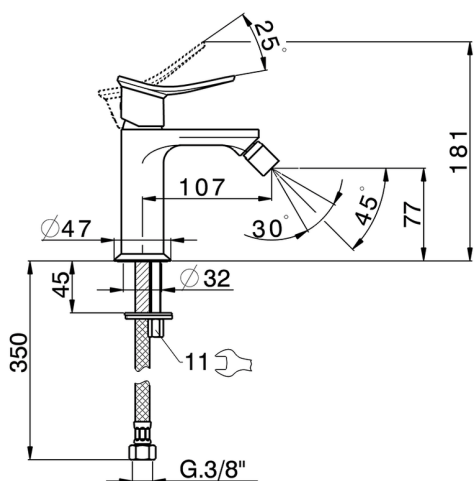

Single lever bidet mixer HARLOCK_HC000564

MODEL **HC000564**

Single lever bidet mixer, without automatic pop-up waste, G.3/8" stainless steel flexible hoses

AVAILABLE FINISHINGS

-  **21** 21 Chrome
-  **2P** 2P Rose Gold
-  **2Q** 2Q Black Titanium
-  **40** 40 Matt Black
-  **4Q** 4Q Matt White
-  **6T** 6T Chrome/Matt Black

CHARACTERISTICS

Cartridge Spare Parts **ZZ96550000**

25 mm Cartridge

Single lever bidet mixer HARLOCK_HC000564

HC000564

<https://en.huberitalia.com/single-lever-bidet-mixer-harlock-hc000564>

2026-04-29