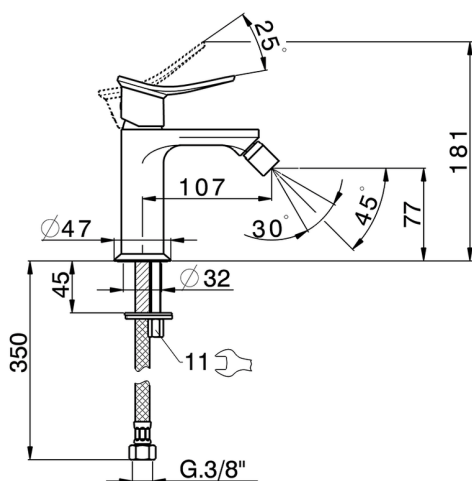

Single lever bidet mixer HARLOCK_HC000564

MODEL **HC000564**

Single lever bidet mixer, without automatic pop-up waste, G.3/8" stainless steel flexible hoses

AVAILABLE FINISHINGS

-  **21** 21 Chrome
-  **2P** 2P Rose Gold
-  **2Q** 2Q Black Titanium
-  **40** 40 Matt Black
-  **4Q** 4Q Matt White
-  **6T** 6T Chrome/Matt Black

CHARACTERISTICS

Cartridge Spare Parts **ZZ96550000**

25 mm Cartridge

Single lever bidet mixer HARLOCK_HC000564

HC000564

<https://en.huberitalia.com/single-lever-bidet-mixer-harlock-hc000564>

2026-04-29