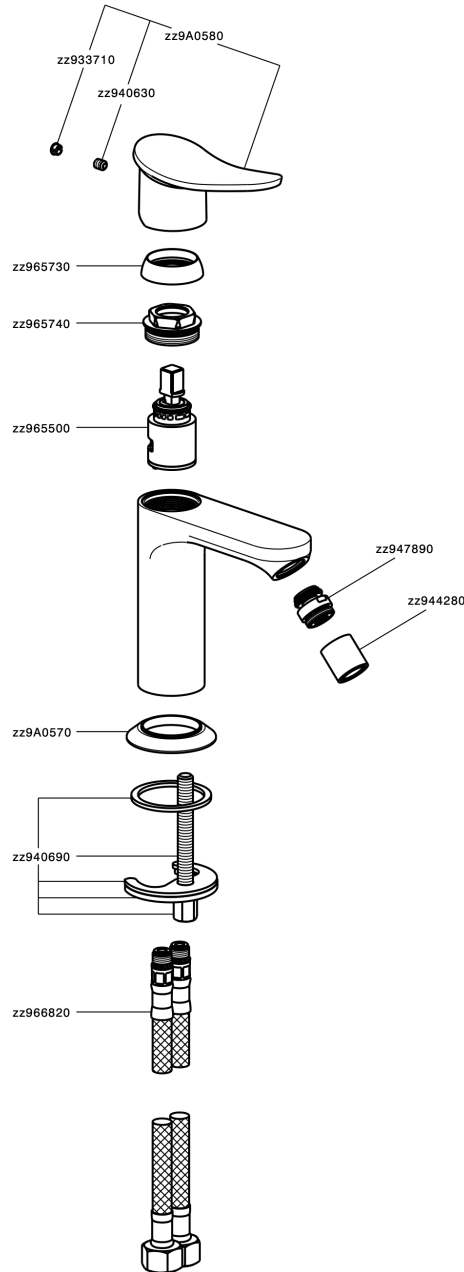

Single lever bidet mixer HARLOCK_HC000564

MODEL **HC000564**

Single lever bidet mixer, without automatic pop-up waste, G.3/8" stainless steel flexible hoses

AVAILABLE FINISHINGS

-  **21** 21 Chrome
-  **2P** 2P Rose Gold
-  **2Q** 2Q Black Titanium
-  **40** 40 Matt Black
-  **4Q** 4Q Matt White
-  **6T** 6T Chrome/Matt Black

CHARACTERISTICS

Cartridge Spare Parts **ZZ96550000**

25 mm Cartridge

Single lever bidet mixer HARLOCK_HC000564

HC000564

<https://en.huberitalia.com/single-lever-bidet-mixer-harlock-hc000564>

2026-04-29