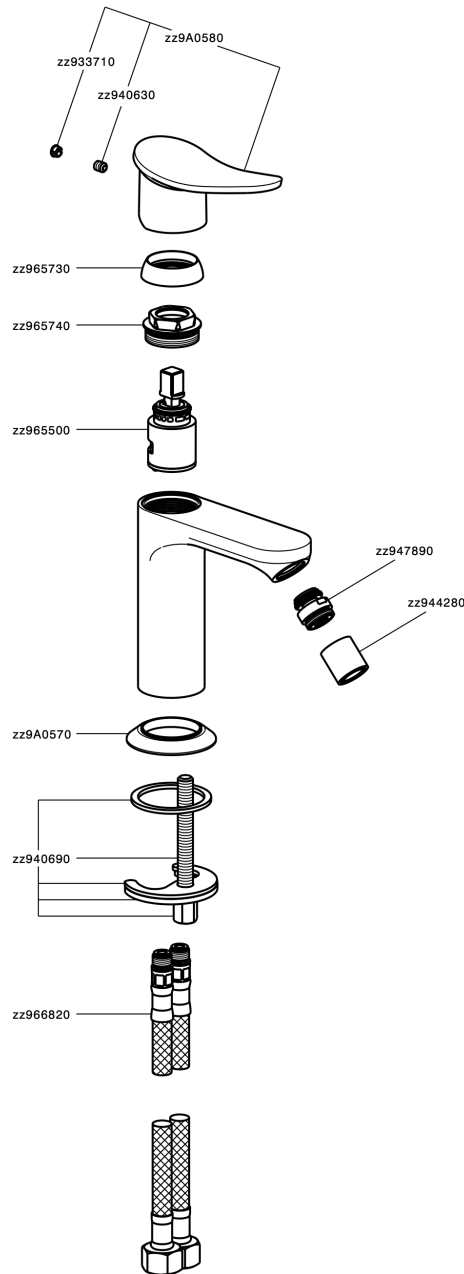

## Single lever bidet mixer HARLOCK\_HC000564

MODEL **HC000564**

Single lever bidet mixer, without automatic pop-up waste, G.3/8" stainless steel flexible hoses

### CHARACTERISTICS

Cartridge Spare Parts **ZZ96550000**

**25 mm Cartridge**

## Single lever bidet mixer HARLOCK\_HC000564

HC000564

<https://en.huberitalia.com/single-lever-bidet-mixer-harlock-hc000564>

2026-05-19