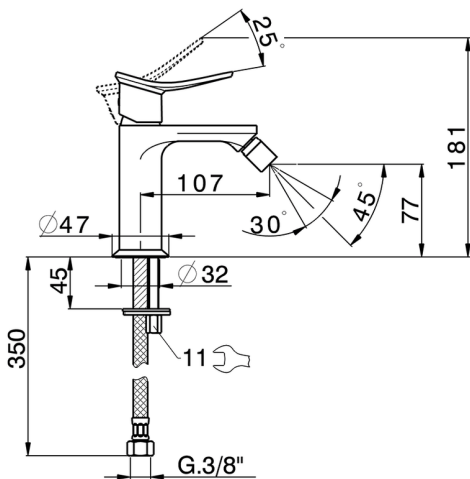

## Single lever bidet mixer HARLOCK\_HC000564

MODEL **HC000564**

Single lever bidet mixer, without automatic pop-up waste, G.3/8" stainless steel flexible hoses

### CHARACTERISTICS

Cartridge Spare Parts **ZZ96550000**

**25 mm Cartridge**

## Single lever bidet mixer HARLOCK\_HC000564

HC000564

<https://en.huberitalia.com/single-lever-bidet-mixer-harlock-hc000564>

2026-05-19