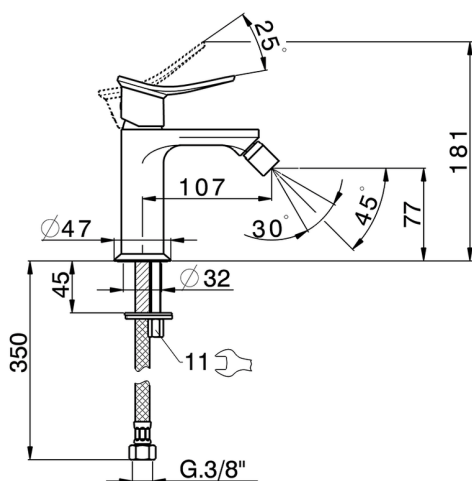

Single lever bidet mixer HARLOCK_HC000564

MODEL **HC000564**

Single lever bidet mixer, without automatic pop-up waste, G.3/8" stainless steel flexible hoses

AVAILABLE FINISHINGS

-  **21** 21 Chrome
-  **2P** 2P Rose Gold
-  **2Q** 2Q Black Titanium
-  **40** 40 Matt Black
-  **4Q** 4Q Matt White
-  **6T** 6T Chrome/Matt Black

CHARACTERISTICS

Cartridge Spare Parts **ZZ96550000**

25 mm Cartridge

Single lever bidet mixer HARLOCK_HC000564

HC000564

<https://en.huberitalia.com/single-lever-bidet-mixer-harlock-hc000564>

2026-04-30