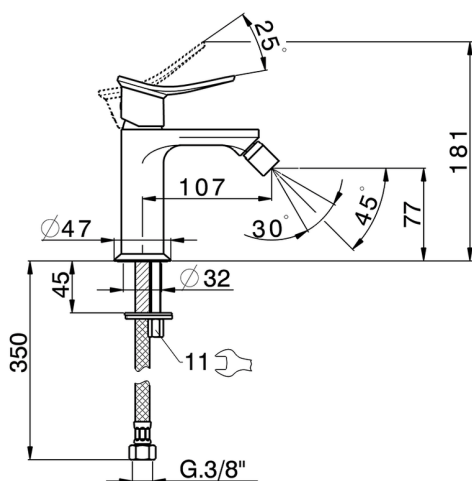

Single lever bidet mixer HARLOCK_HC000564

MODEL **HC000564**

Single lever bidet mixer, without automatic pop-up waste, G.3/8" stainless steel flexible hoses

AVAILABLE FINISHINGS

-  **21** 21 Chrome
-  **2P** 2P Rose Gold
-  **2Q** 2Q Black Titanium
-  **40** 40 Matt Black
-  **4Q** 4Q Matt White
-  **6T** 6T Chrome/Matt Black

CHARACTERISTICS

Cartridge Spare Parts **ZZ96550000**

25 mm Cartridge

Single lever bidet mixer HARLOCK_HC000564

HC000564

<https://en.huberitalia.com/single-lever-bidet-mixer-harlock-hc000564>

2026-06-13