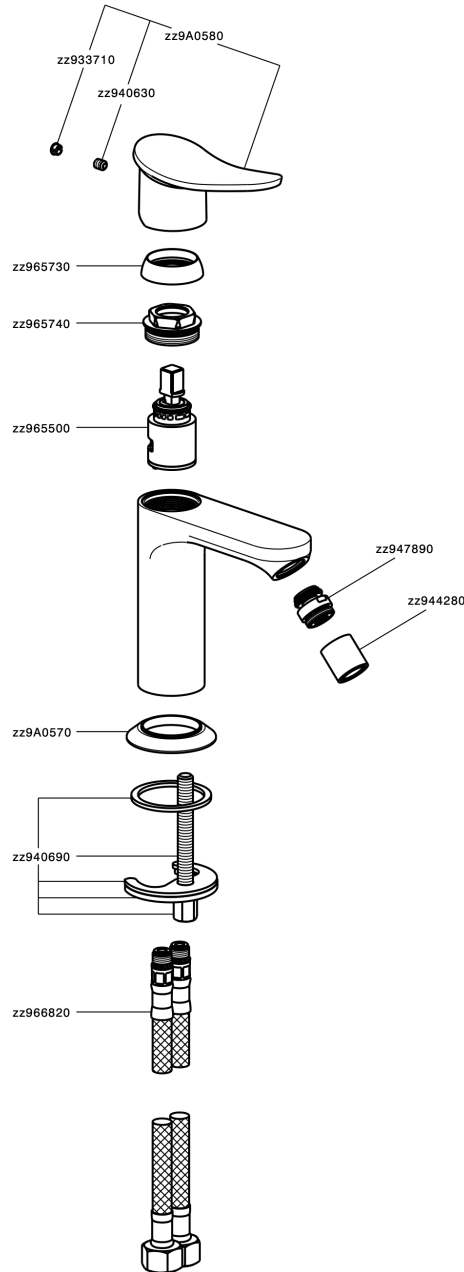

Single lever bidet mixer HARLOCK_HC000564

MODEL **HC000564**

Single lever bidet mixer, without automatic pop-up waste, G.3/8" stainless steel flexible hoses

AVAILABLE FINISHINGS

-  **21** 21 Chrome
-  **2P** 2P Rose Gold
-  **2Q** 2Q Black Titanium
-  **40** 40 Matt Black
-  **4Q** 4Q Matt White
-  **6T** 6T Chrome/Matt Black

CHARACTERISTICS

Cartridge Spare Parts **ZZ96550000**

25 mm Cartridge

Single lever bidet mixer HARLOCK_HC000564

HC000564

<https://en.huberitalia.com/single-lever-bidet-mixer-harlock-hc000564>

2026-06-13