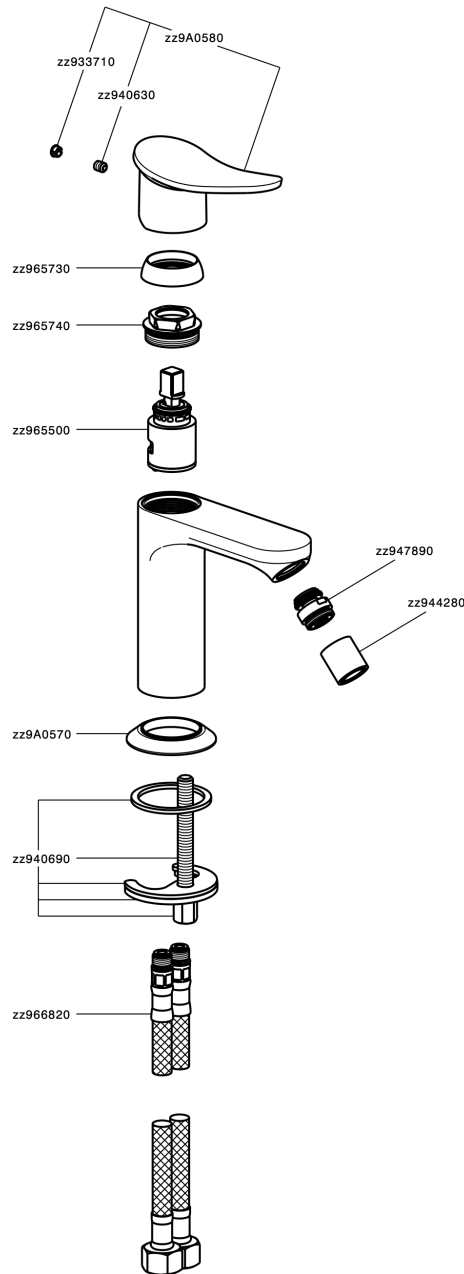

Single lever bidet mixer HARLOCK_HC000564

MODEL **HC000564**

Single lever bidet mixer, without automatic pop-up waste, G.3/8" stainless steel flexible hoses

AVAILABLE FINISHINGS

-  **21** 21 Chrome
-  **2P** 2P Rose Gold
-  **2Q** 2Q Black Titanium
-  **40** 40 Matt Black
-  **4Q** 4Q Matt White
-  **6T** 6T Chrome/Matt Black

CHARACTERISTICS

Cartridge Spare Parts **ZZ96550000**

25 mm Cartridge

Single lever bidet mixer HARLOCK_HC000564

HC000564

<https://en.huberitalia.com/single-lever-bidet-mixer-harlock-hc000564>

2026-04-30