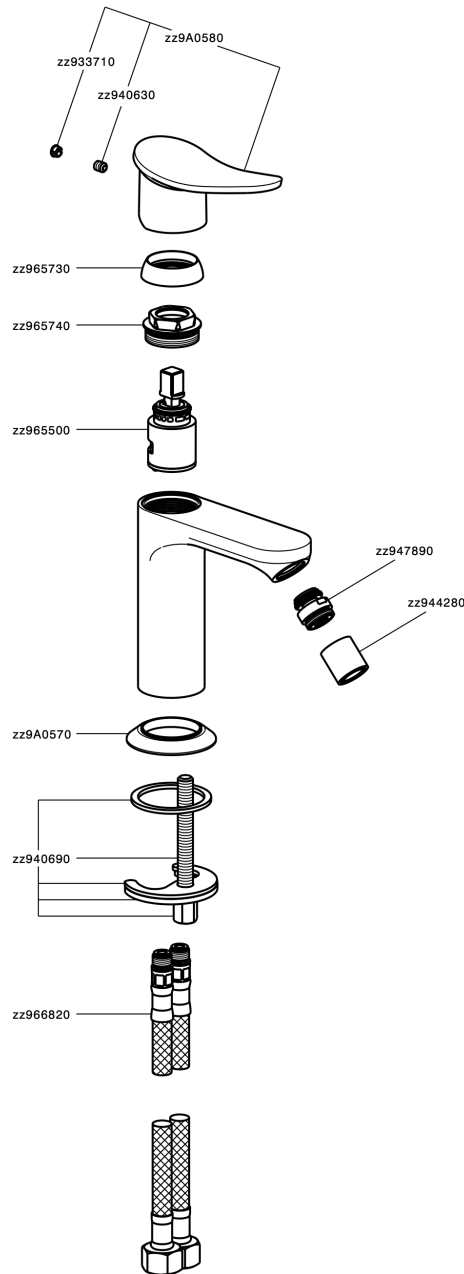

Single lever bidet mixer HARLOCK_HC000564

HC000564

<https://en.huberitalia.com/single-lever-bidet-mixer-harlock-hc000564>

2026-04-30