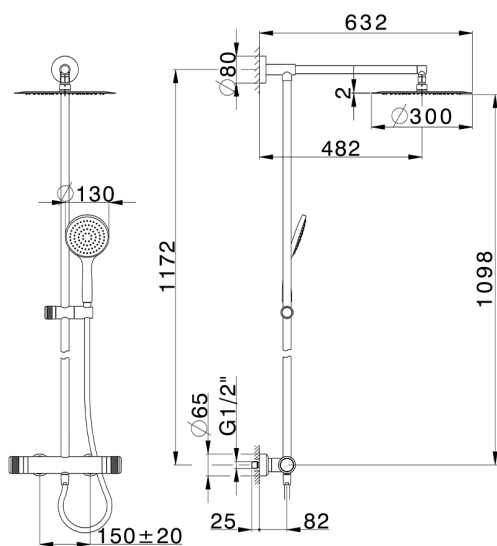

2-function Thermostatic shower set CHRONOS_CRC78060

MODEL **CRC78060**

2-function Thermostatic shower set, 2-outlet devia stop, not adjustable column, sliding handshower holder, 130 mm ABS Emotion one spray handshower, D.300 mm INOX round showerhead, 150 cm SUPREME smooth flexible hose

AVAILABLE FINISHINGS

CHARACTERISTICS

Cartridge Spare Parts **22.04A.AR - ZZ97279004**

Argo 2 (long filter) Thermostatic Valve

DeviaStop

The Huber Devia Stop technology allows to adjust the water flow and to direct it to the selected output point (overhead soaker, hand shower, etc).