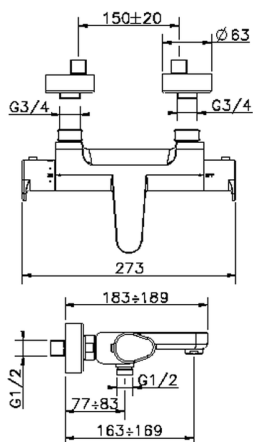

## Thermostatic bath mixer H3\_H3T21015

MODEL **H3T21015**

Thermostatic bath mixer, without shower set, 1/2" M flexible connection

### CHARACTERISTICS

Cartridge Spare Parts **22.04A.AR - ZZ97279004**

**Argo 2 (long filter) Thermostatic Valve**