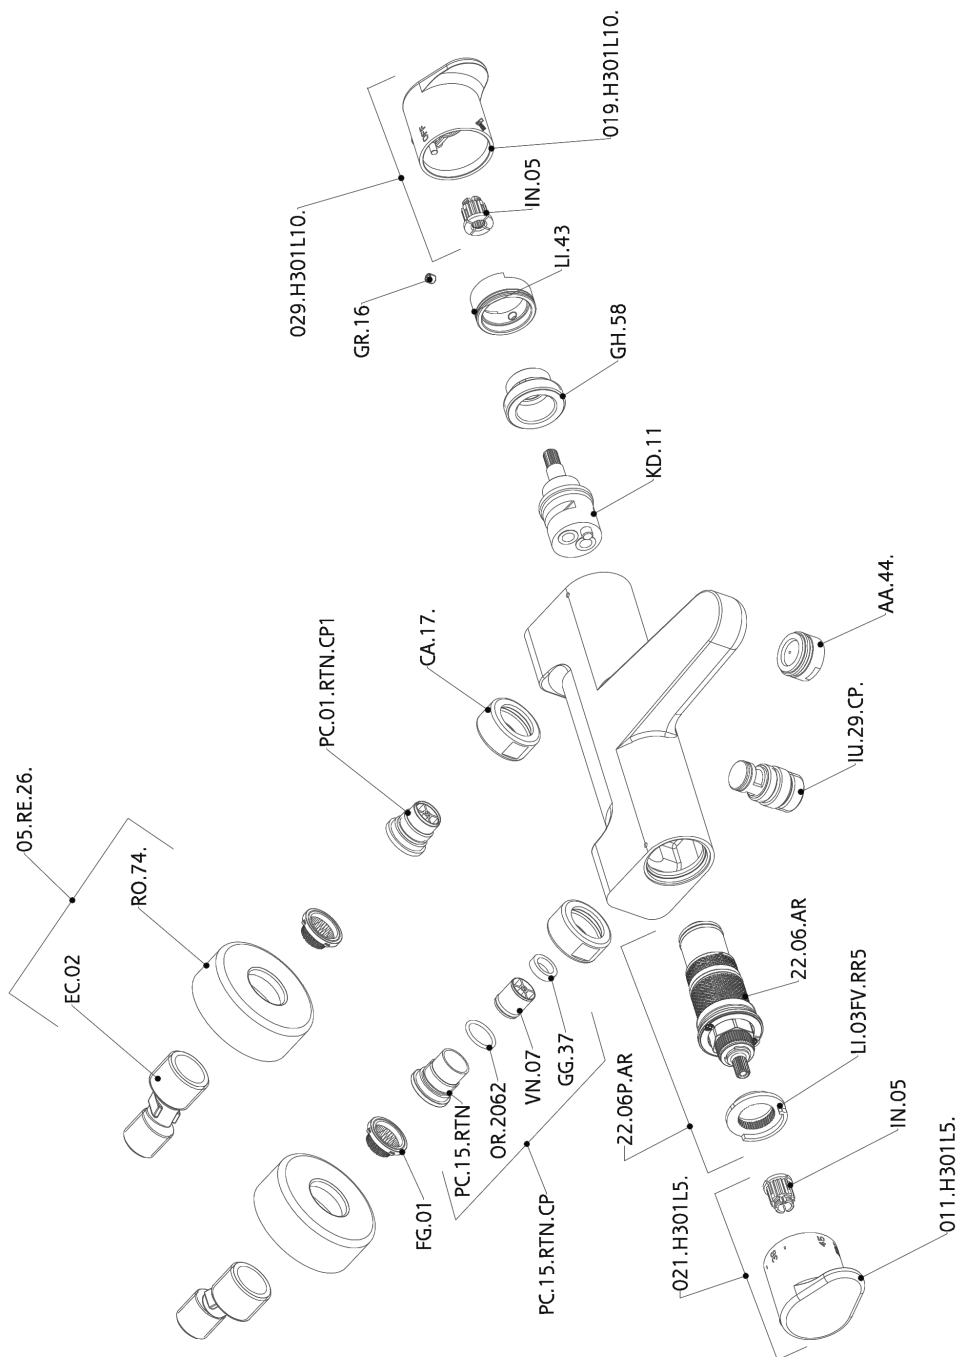

Thermostatic bath mixer H3_H3T21015

H3T21015

<https://en.huberitalia.com/thermostatic-bath-mixer-h3-h3t21015>

2024-12-18