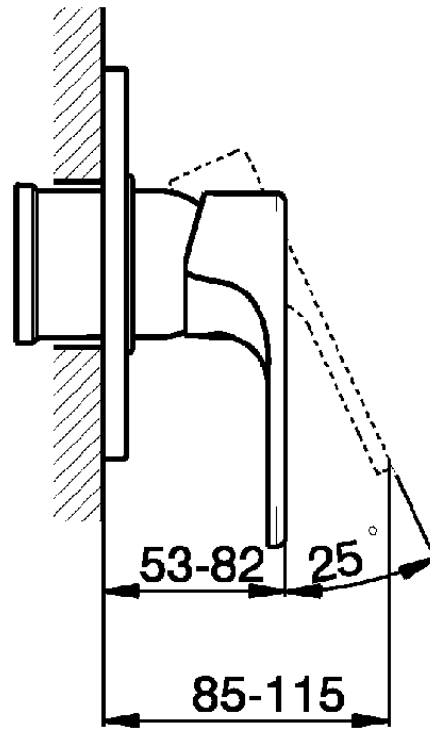

Exposed part for concealed S.L. shower valve H3_AH003000

AH003000

<https://en.huberitalia.com/exposed-part-for-concealed-s-l-shower-valve-h3-ah003000>

Piastra/Plate/Plaque/Platte/Placa

2-3mm: XX 27-47 YY 54-74

10mm: XX 16-40 YY 43-68

ZB005300

<https://en.huberitalia.com/concealed-single-lever-shower-valve-concealed-zb005300>

2026-04-08