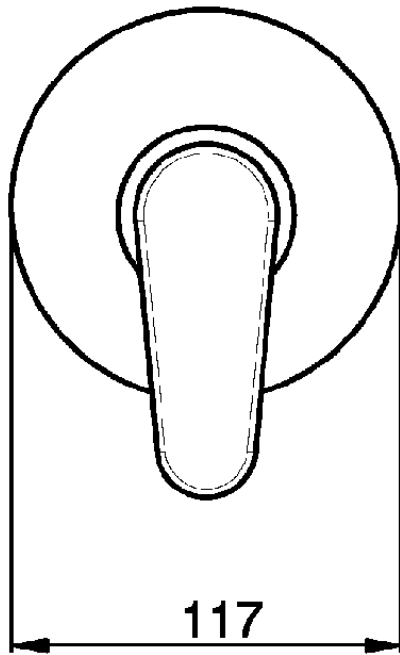

Exposed part for concealed S.L. shower valve H3_AH003000

AH003000

<https://en.huberitalia.com/exposed-part-for-concealed-s-l-shower-valve-h3-ah003000>

Piastra/Plate/Plaque/Platte/Placa

2-3mm: XX 27-47 YY 54-74

10mm: XX 16-40 YY 43-68

ZB005300

<https://en.huberitalia.com/concealed-single-lever-shower-valve-concealed-zb005300>

2026-04-08