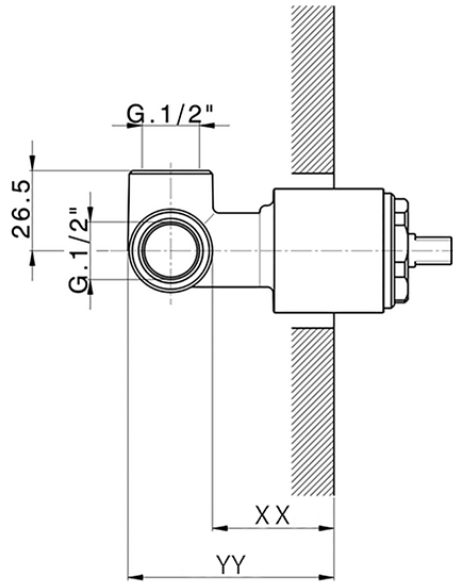

Exposed part for concealed S.L. shower valve H3_AH003000

AH003000

<https://en.huberitalia.com/exposed-part-for-concealed-s-l-shower-valve-h3-ah003000>

Piastra/Plate/Plaque/Platte/Placa

2-3mm: XX 27-47 YY 54-74

10mm: XX 16-40 YY 43-68

ZB005300

<https://en.huberitalia.com/concealed-single-lever-shower-valve-concealed-zb005300>

2026-06-13