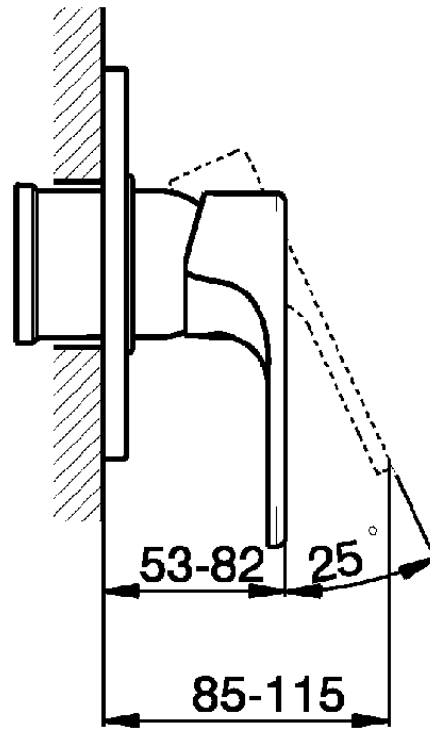

Exposed part for concealed S.L. shower valve H3_AH003000

AH003000

<https://en.huberitalia.com/exposed-part-for-concealed-s-l-shower-valve-h3-ah003000>

Piastra/Plate/Plaque/Platte/Placa

2-3mm: XX 27-47 YY 54-74

10mm: XX 16-40 YY 43-68

ZB005300

<https://en.huberitalia.com/concealed-single-lever-shower-valve-concealed-zb005300>

2026-06-13