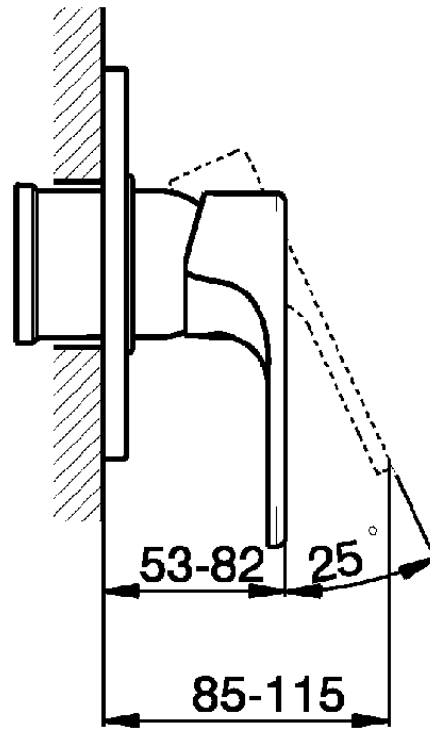

Exposed part for concealed S.L. shower valve H3_AH003000

AH003000

<https://en.huberitalia.com/exposed-part-for-concealed-s-l-shower-valve-h3-ah003000>

Piastra/Plate/Plaque/Platte/Placa

2-3mm: XX 27-47 YY 54-74

10mm: XX 16-40 YY 43-68

ZB005300

<https://en.huberitalia.com/concealed-single-lever-shower-valve-concealed-zb005300>

2026-04-29