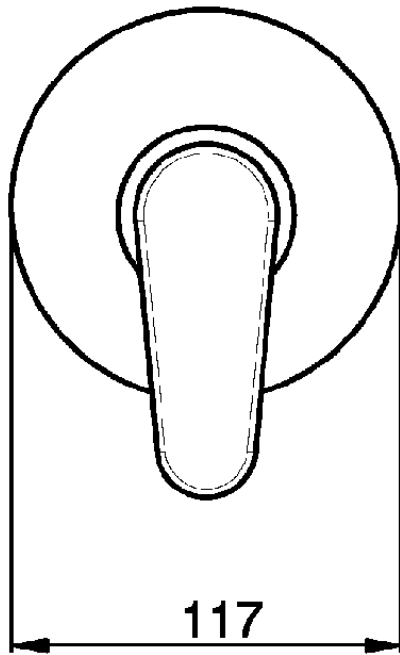

Exposed part for concealed S.L. shower valve H3_AH003000

AH003000

<https://en.huberitalia.com/exposed-part-for-concealed-s-l-shower-valve-h3-ah003000>

Piastra/Plate/Plaque/Platte/Placa

2-3mm: XX 27-47 YY 54-74

10mm: XX 16-40 YY 43-68

ZB005300

<https://en.huberitalia.com/concealed-single-lever-shower-valve-concealed-zb005300>

2026-04-29