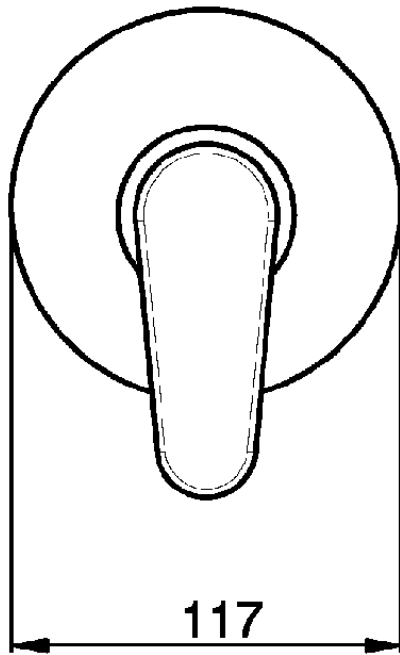

Exposed part for concealed S.L. shower valve H3_AH003000

AH003000

<https://en.huberitalia.com/exposed-part-for-concealed-s-l-shower-valve-h3-ah003000>

Piastra/Plate/Plaque/Platte/Placa

2-3mm: XX 27-47 YY 54-74

10mm: XX 16-40 YY 43-68

ZB005300

<https://en.huberitalia.com/concealed-single-lever-shower-valve-concealed-zb005300>

2026-06-13