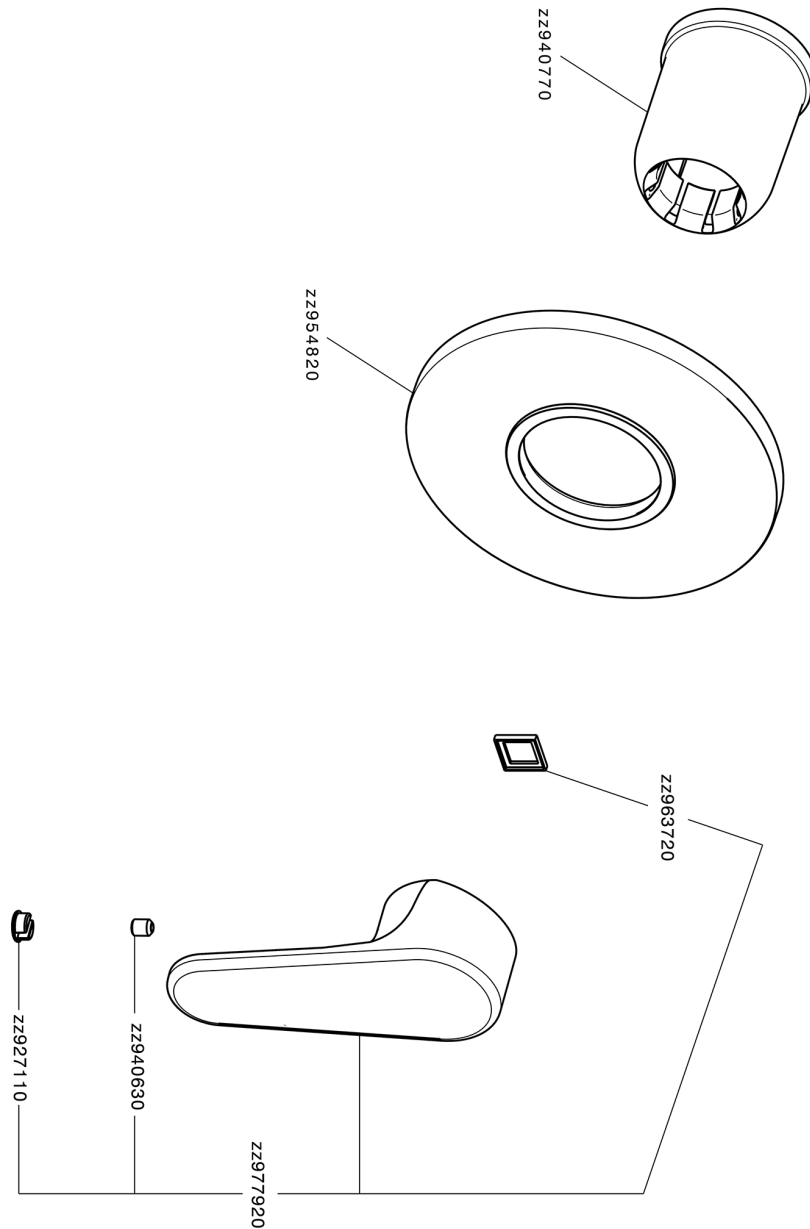

Exposed part for concealed S.L. shower valve H3_AH003000

AH003000

<https://en.huberitalia.com/exposed-part-for-concealed-s-l-shower-valve-h3-ah003000>

Concealed single lever shower valve CONCEALED_ZB005300

ZB005300

<https://en.huberitalia.com/concealed-single-lever-shower-valve-concealed-zb005300>

2026-04-08