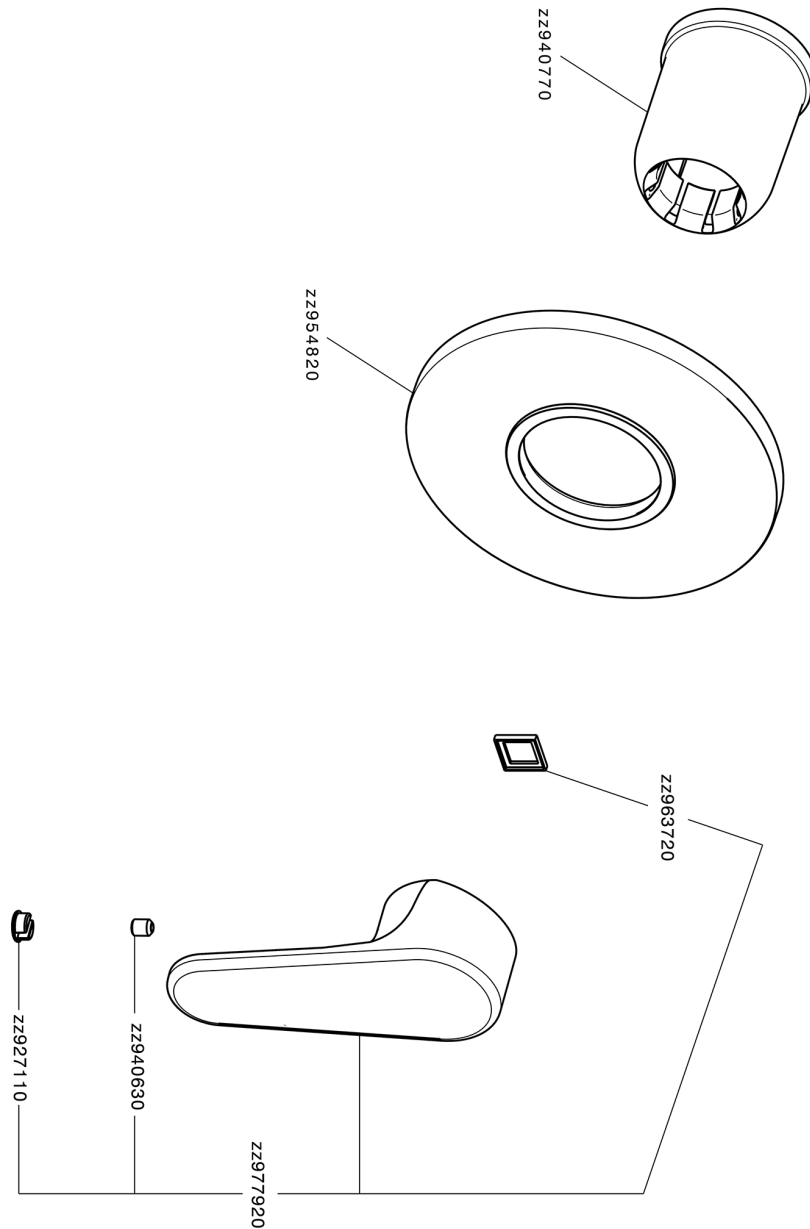

Exposed part for concealed S.L. shower valve H3_AH003000

AH003000

<https://en.huberitalia.com/exposed-part-for-concealed-s-l-shower-valve-h3-ah003000>

Concealed single lever shower valve CONCEALED_ZB005300

ZB005300

<https://en.huberitalia.com/concealed-single-lever-shower-valve-concealed-zb005300>

2026-06-06