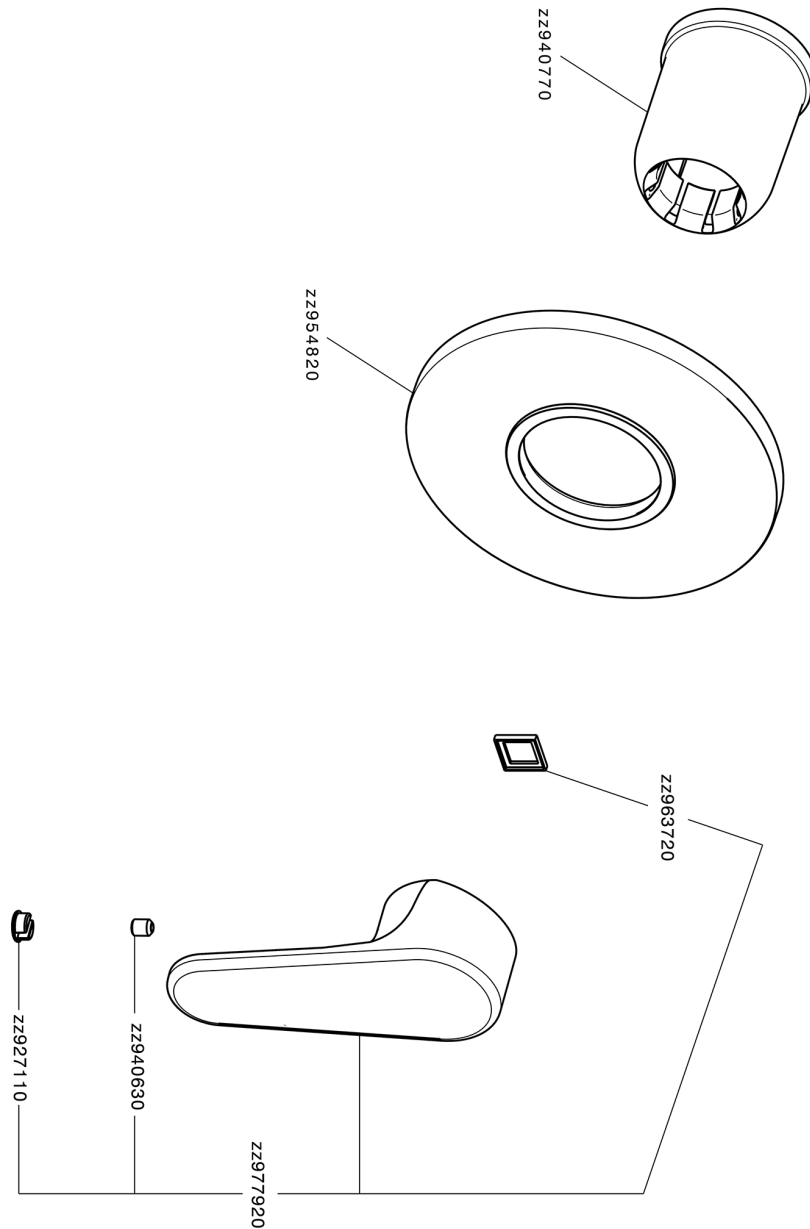

Exposed part for concealed S.L. shower valve H3_AH003000

AH003000

<https://en.huberitalia.com/exposed-part-for-concealed-s-l-shower-valve-h3-ah003000>

Concealed single lever shower valve CONCEALED_ZB005300

ZB005300

<https://en.huberitalia.com/concealed-single-lever-shower-valve-concealed-zb005300>

2026-06-05