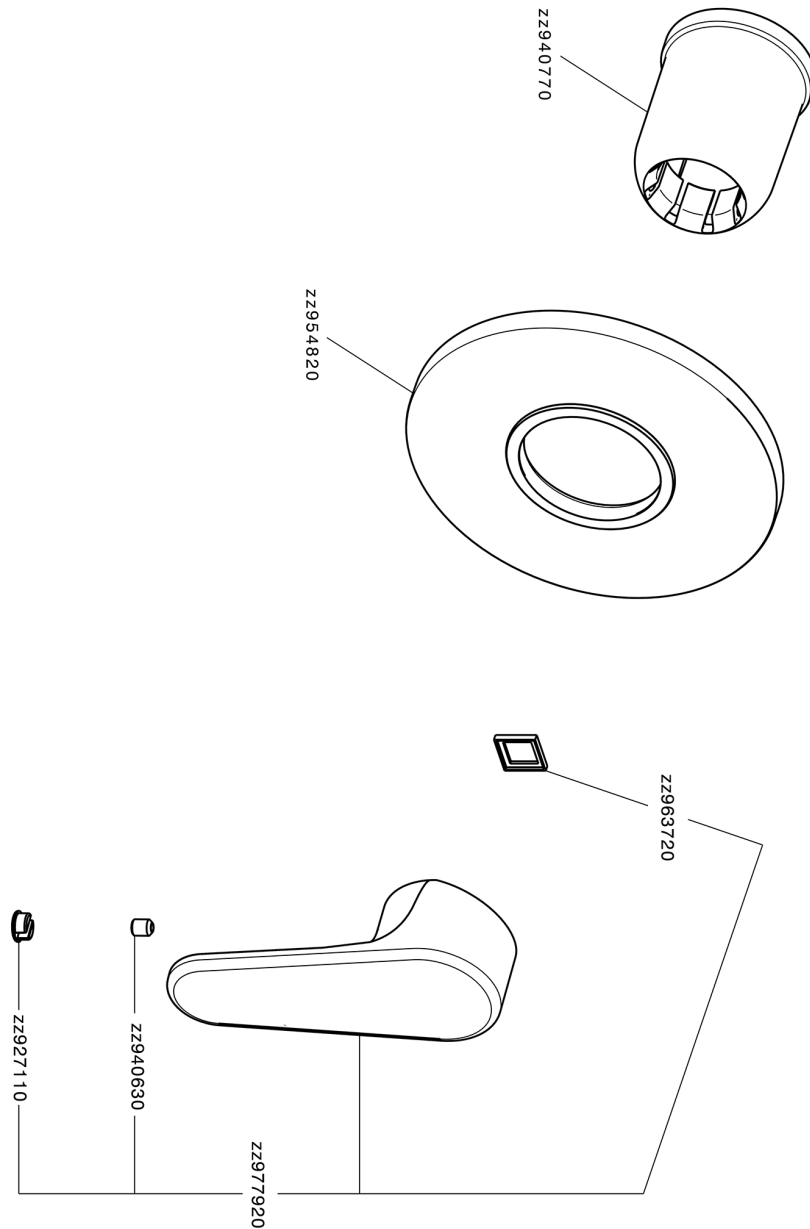

## Exposed part for concealed S.L. shower valve H3\_AH003000

AH003000

<https://en.huberitalia.com/exposed-part-for-concealed-s-l-shower-valve-h3-ah003000>

## Concealed single lever shower valve CONCEALED\_ZB005300

ZB005300

<https://en.huberitalia.com/concealed-single-lever-shower-valve-concealed-zb005300>

2026-06-26