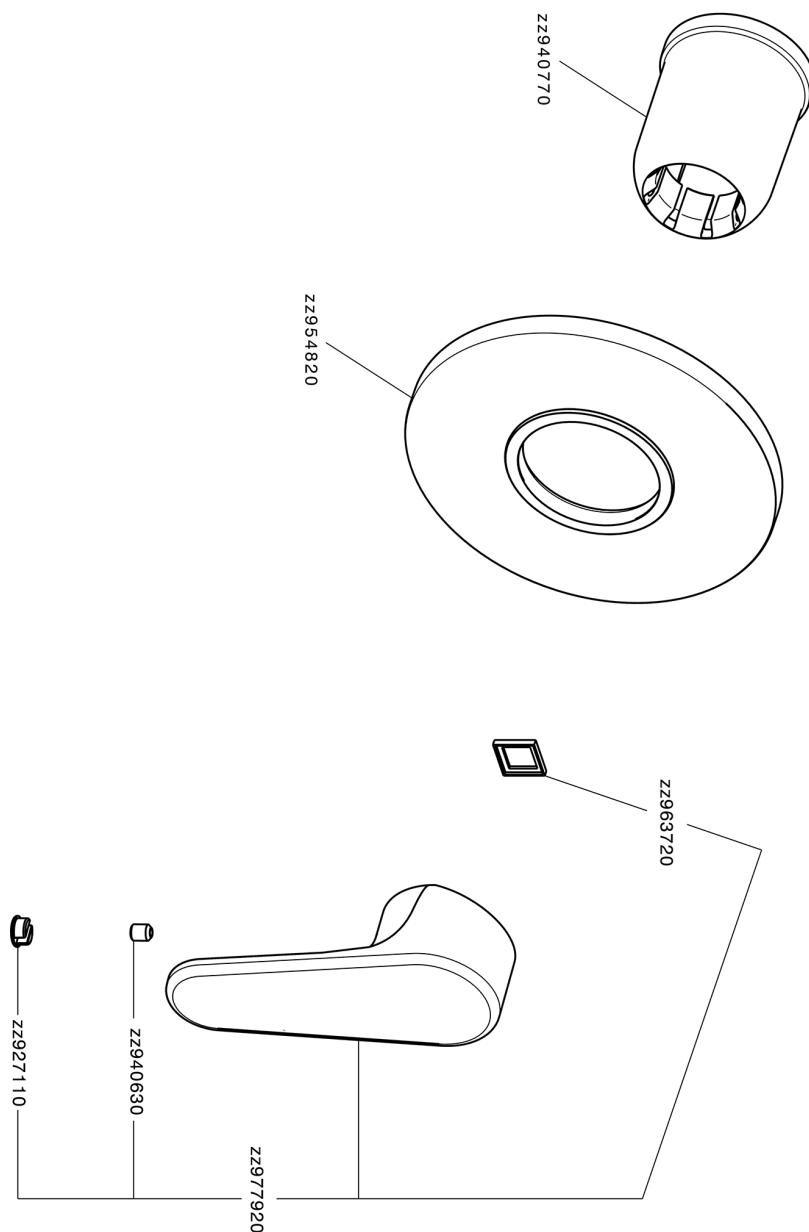

## Exposed part for concealed S.L. shower valve H3\_AH003000

MODEL **AH003000**

Exposed part for concealed S.L. shower valve, without concealed part, for item ZB005300

## Exposed part for concealed S.L. shower valve H3\_AH003000

AH003000

<https://en.huberitalia.com/exposed-part-for-concealed-s-l-shower-valve-h3-ah003000>

## Concealed single lever shower valve CONCEALED\_ZB005300

MODEL **ZB005300**

Concealed single lever shower valve, 1/2" Concealed shower mixer, without trim kit

AVAILABLE FINISHINGS

**04** 04 Without finishing

CHARACTERISTICS

Installation	<b>Concealed</b>
Cartridge Spare Parts	<b>ZZ94035000</b>
<b>35 mm Cartridge</b>	
Concealed	<b>1</b>

Piastra/Plate/Plaque/Platte/Placa  
 2-3mm: XX 27-47 YY 54-74  
 10mm: XX 16-40 YY 43-68