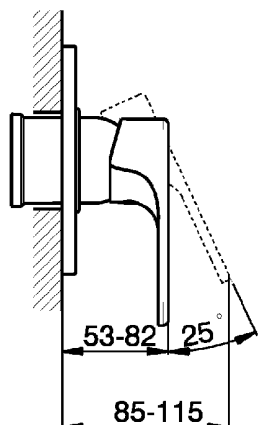

Exposed part for concealed S.L. shower valve H3_AH003000

MODEL **AH003000**

Exposed part for concealed S.L. shower valve, without concealed part, for item ZB005300

AVAILABLE FINISHINGS

-  **21** 21 Chrome
-  **2F** 2F Brushed Nickel
-  **40** 40 Matt Black

CHARACTERISTICS

Installation **Concealed**

Required concealed parts **ZB005300**

Exposed part for concealed S.L. shower valve H3_AH003000

AH003000

<https://en.huberitalia.com/exposed-part-for-concealed-s-l-shower-valve-h3-ah003000>

Concealed single lever shower valve CONCEALED_ZB005300

MODEL **ZB005300**

Concealed single lever shower valve, 1/2" Concealed shower mixer, without trim kit

AVAILABLE FINISHINGS

04 04 Without finishing

CHARACTERISTICS

| | |
|------------------------|-------------------|
| Installation | Concealed |
| Cartridge Spare Parts | ZZ94035000 |
| 35 mm Cartridge | |
| Concealed | 1 |

Piastra/Plate/Plaque/Platte/Placa
 2-3mm: XX 27-47 YY 54-74
 10mm: XX 16-40 YY 43-68