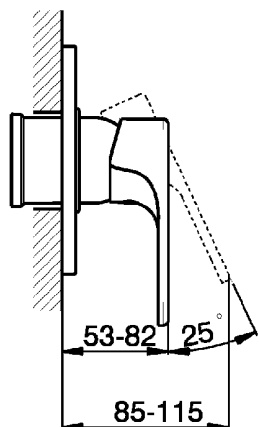

CHARACTERISTICS

Installation **Concealed**

Required concealed parts **ZB005300**