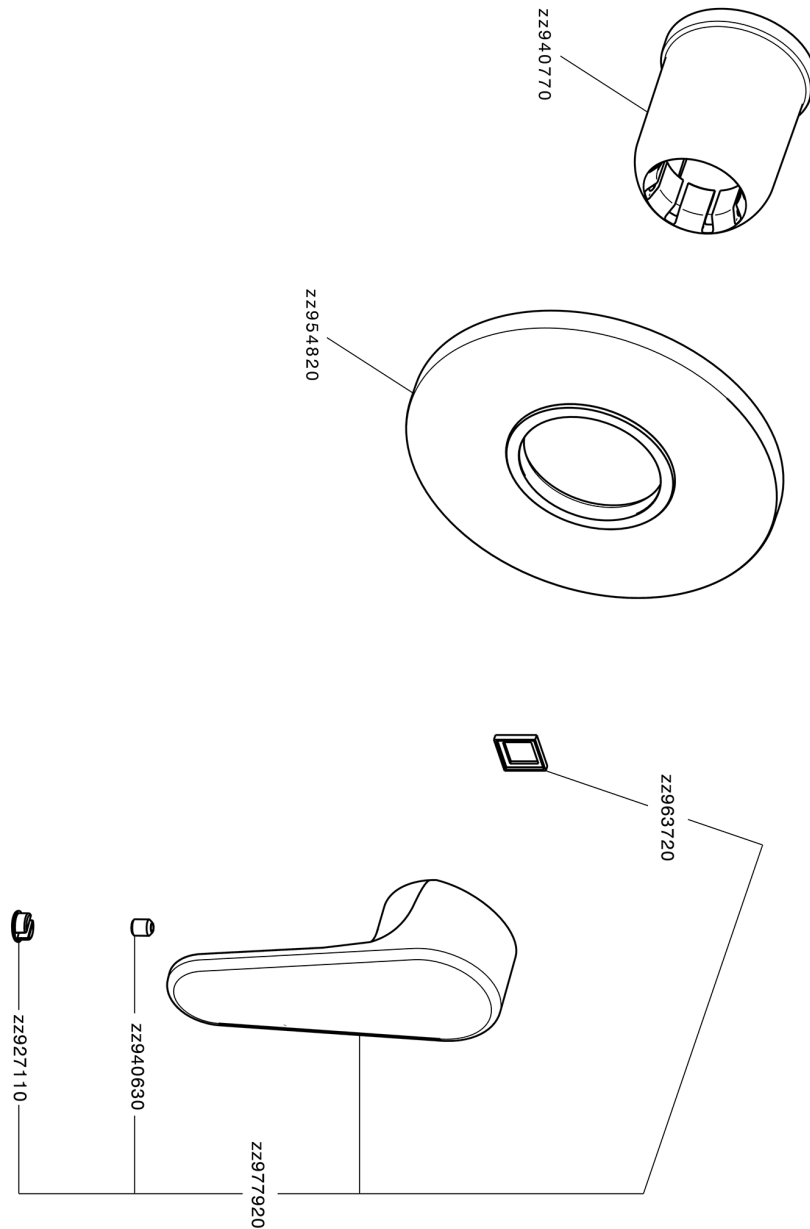

Exposed part for concealed S.L. shower valve H3_AH003000

MODEL **AH003000**

Exposed part for concealed S.L. shower valve, without concealed part, for item ZB005300

AVAILABLE FINISHINGS

-  **21** 21 Chrome
-  **2F** 2F Brushed Nickel
-  **40** 40 Matt Black

CHARACTERISTICS

Installation **Concealed**

Required concealed parts **ZB005300**

Exposed part for concealed S.L. shower valve H3_AH003000

AH003000

<https://en.huberitalia.com/exposed-part-for-concealed-s-l-shower-valve-h3-ah003000>

Concealed single lever shower valve CONCEALED_ZB005300

MODEL **ZB005300**

Concealed single lever shower valve, 1/2" Concealed shower mixer, without trim kit

AVAILABLE FINISHINGS

04 04 Without finishing

CHARACTERISTICS

| | |
|------------------------|-------------------|
| Installation | Concealed |
| Cartridge Spare Parts | ZZ94035000 |
| 35 mm Cartridge | |
| Concealed | 1 |

Piastra/Plate/Plaque/Platte/Placa
 2-3mm: XX 27-47 YY 54-74
 10mm: XX 16-40 YY 43-68