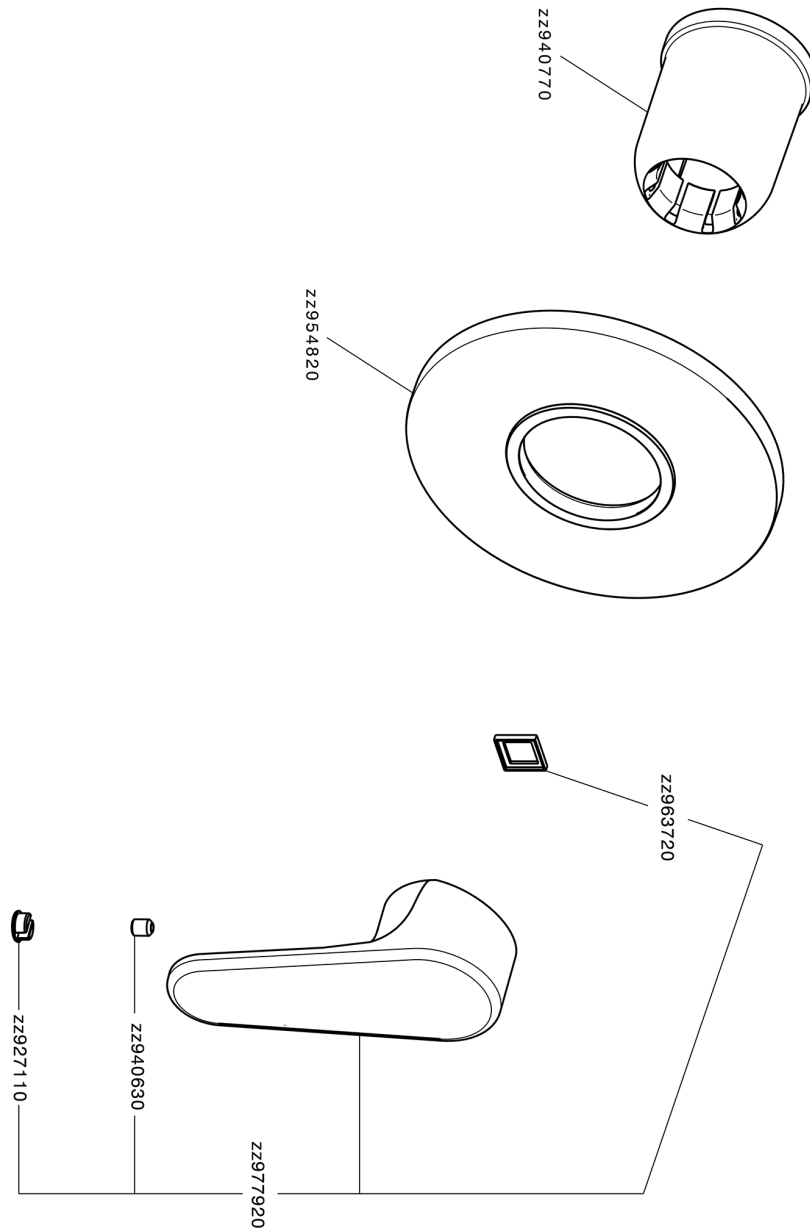

Exposed part for concealed S.L. shower valve H3_AH003000

AH003000

<https://en.huberitalia.com/exposed-part-for-concealed-s-l-shower-valve-h3-ah003000>

Concealed single lever shower valve CONCEALED_ZB005300

ZB005300

<https://en.huberitalia.com/concealed-single-lever-shower-valve-concealed-zb005300>

2026-01-12