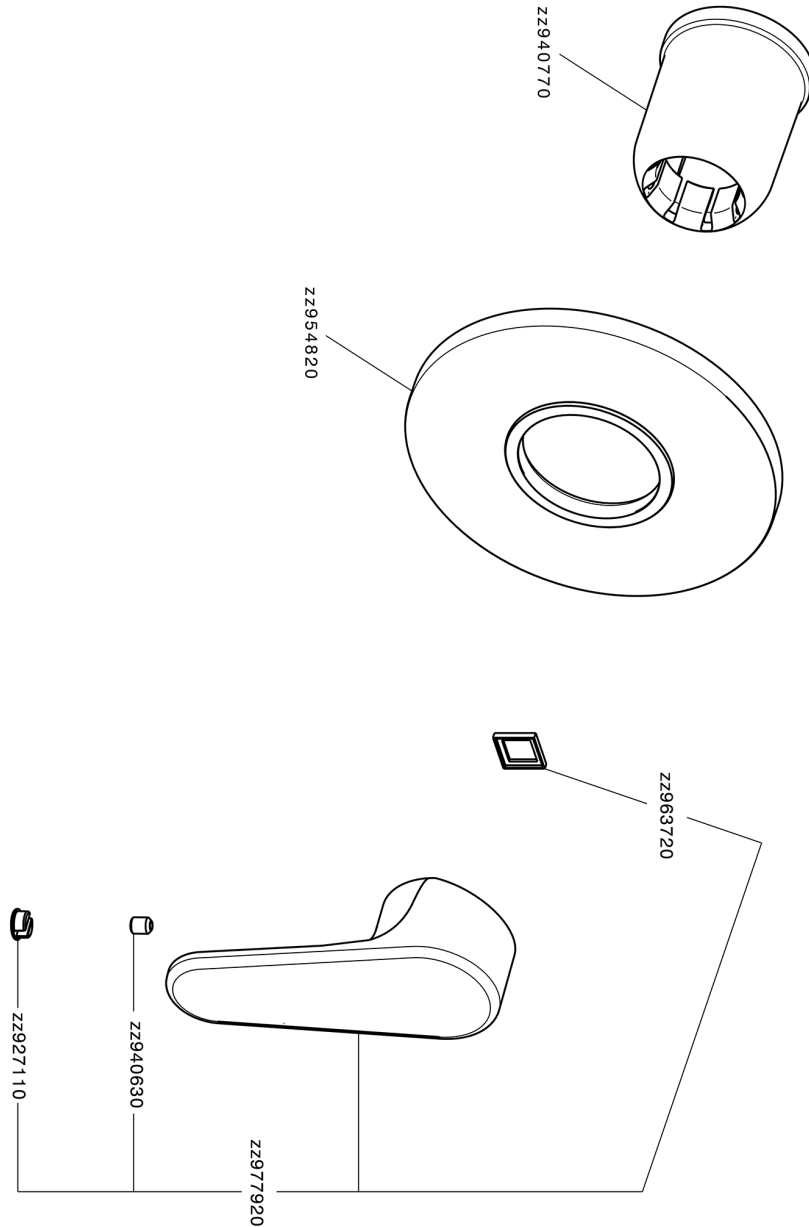

Exposed part for concealed S.L. shower valve H3_AH003000

AH003000

<https://en.huberitalia.com/exposed-part-for-concealed-s-l-shower-valve-h3-ah003000>

Concealed single lever shower valve CONCEALED_ZB005300

ZB005300

<https://en.huberitalia.com/concealed-single-lever-shower-valve-concealed-zb005300>

2026-04-06