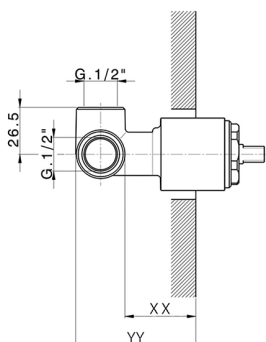

Concealed single lever shower valve CONCEALED_ZB005300

MODEL **ZB005300**

Concealed single lever shower valve, 1/2" Concealed shower mixer, without trim kit

AVAILABLE FINISHINGS

CHARACTERISTICS

Installation	Concealed
Cartridge Spare Parts	ZZ94035000
35 mm Cartridge	
Concealed	1

Piastra/Plate/Plaque/Platte/Placa
 2-3mm: XX 27-47 YY 54-74
 10mm: XX 16-40 YY 43-68

2026-04-29