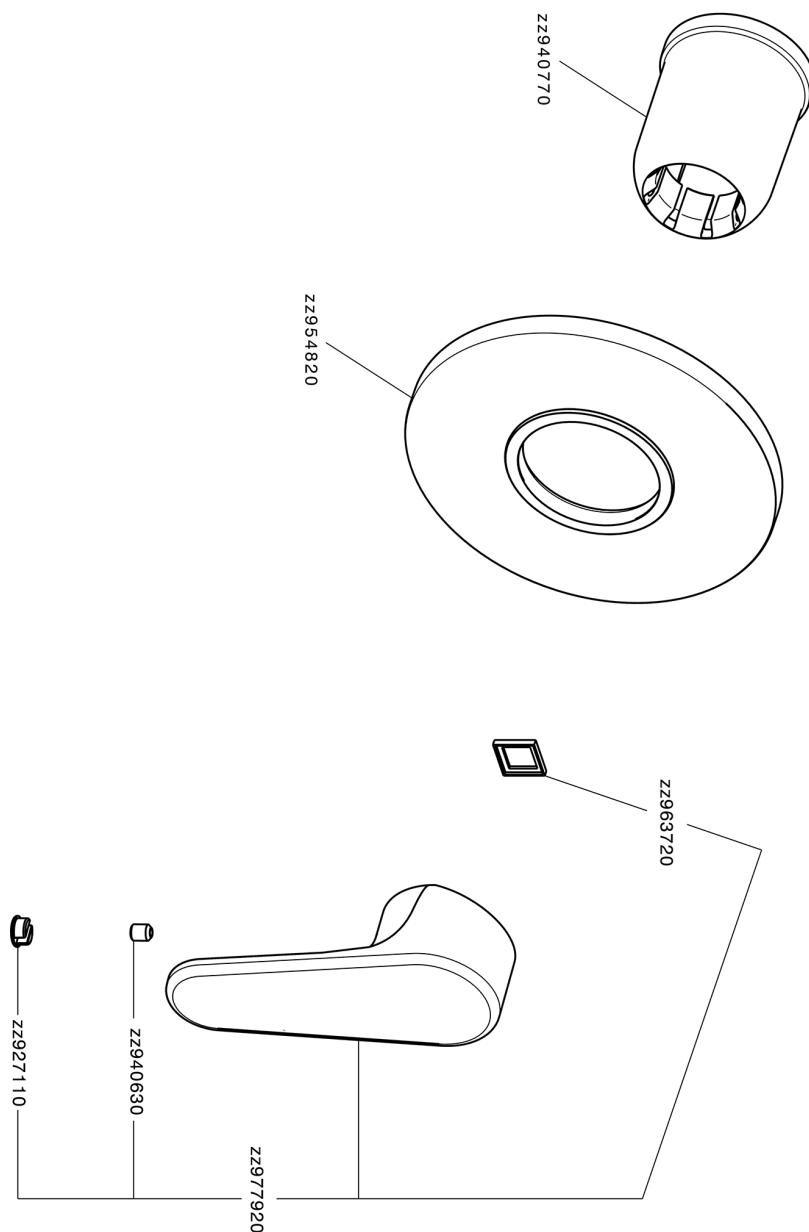

Exposed part for concealed S.L. shower valve H3_AH003000

MODEL **AH003000**

Exposed part for concealed S.L. shower valve, without concealed part, for item ZB005300

AVAILABLE FINISHINGS

-  **21** 21 Chrome
-  **2F** 2F Brushed Nickel
-  **40** 40 Matt Black

CHARACTERISTICS

Installation **Concealed**

Required concealed parts **ZB005300**

Exposed part for concealed S.L. shower valve H3_AH003000

AH003000

<https://en.huberitalia.com/exposed-part-for-concealed-s-l-shower-valve-h3-ah003000>

Concealed single lever shower valve CONCEALED_ZB005300

MODEL **ZB005300**

Concealed single lever shower valve, 1/2" Concealed shower mixer, without trim kit

AVAILABLE FINISHINGS

CHARACTERISTICS

Installation	Concealed
Cartridge Spare Parts	ZZ94035000
35 mm Cartridge	
Concealed	1

Piastra/Plate/Plaque/Platte/Placa
 2-3mm: XX 27-47 YY 54-74
 10mm: XX 16-40 YY 43-68

2026-04-29