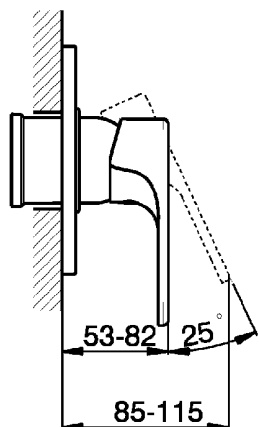

Exposed part for concealed S.L. shower valve H3_AH003000

MODEL **AH003000**

Exposed part for concealed S.L. shower valve, without concealed part, for item ZB005300

AVAILABLE FINISHINGS

-  **21** 21 Chrome
-  **2F** 2F Brushed Nickel
-  **40** 40 Matt Black

CHARACTERISTICS

Installation **Concealed**

Required concealed parts **ZB005300**

Exposed part for concealed S.L. shower valve H3_AH003000

AH003000

<https://en.huberitalia.com/exposed-part-for-concealed-s-l-shower-valve-h3-ah003000>

Concealed single lever shower valve CONCEALED_ZB005300

MODEL **ZB005300**

Concealed single lever shower valve, 1/2" Concealed shower mixer, without trim kit

AVAILABLE FINISHINGS

CHARACTERISTICS

Installation	Concealed
Cartridge Spare Parts	ZZ94035000
35 mm Cartridge	
Concealed	1

Piastra/Plate/Plaque/Platte/Placa
 2-3mm: XX 27-47 YY 54-74
 10mm: XX 16-40 YY 43-68

2026-04-29