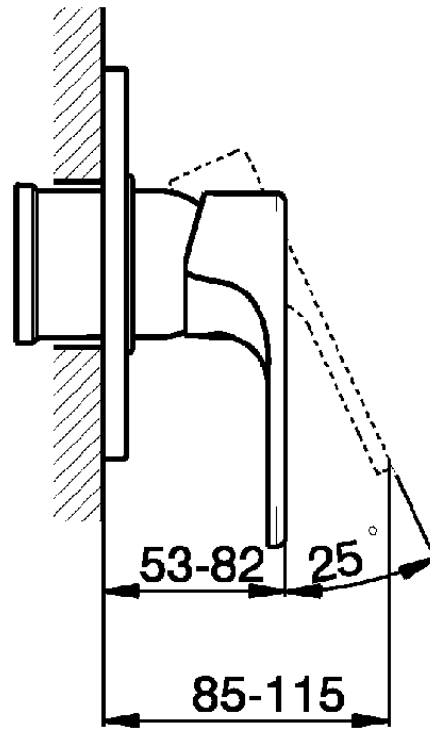

## Exposed part for concealed S.L. shower valve H3\_AH003000

AH003000

<https://en.huberitalia.com/exposed-part-for-concealed-s-l-shower-valve-h3-ah003000>

Piastra/Plate/Plaque/Platte/Placa

2-3mm: XX 27-47 YY 54-74

10mm: XX 16-40 YY 43-68

ZB005300

<https://en.huberitalia.com/concealed-single-lever-shower-valve-concealed-zb005300>

2026-06-06