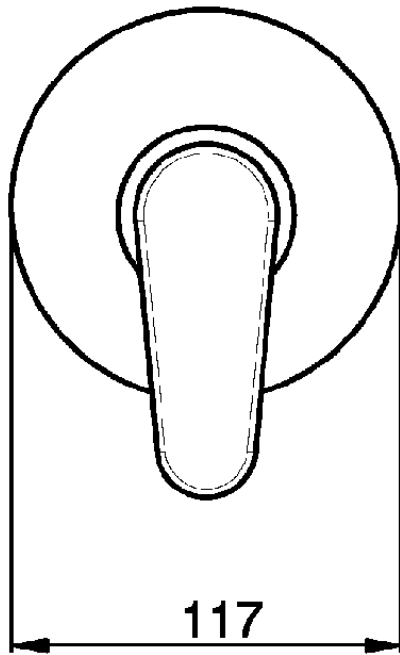

## Exposed part for concealed S.L. shower valve H3\_AH003000

AH003000

<https://en.huberitalia.com/exposed-part-for-concealed-s-l-shower-valve-h3-ah003000>

Piastra/Plate/Plaque/Platte/Placa

2-3mm: XX 27-47 YY 54-74

10mm: XX 16-40 YY 43-68

ZB005300

<https://en.huberitalia.com/concealed-single-lever-shower-valve-concealed-zb005300>

2026-06-06