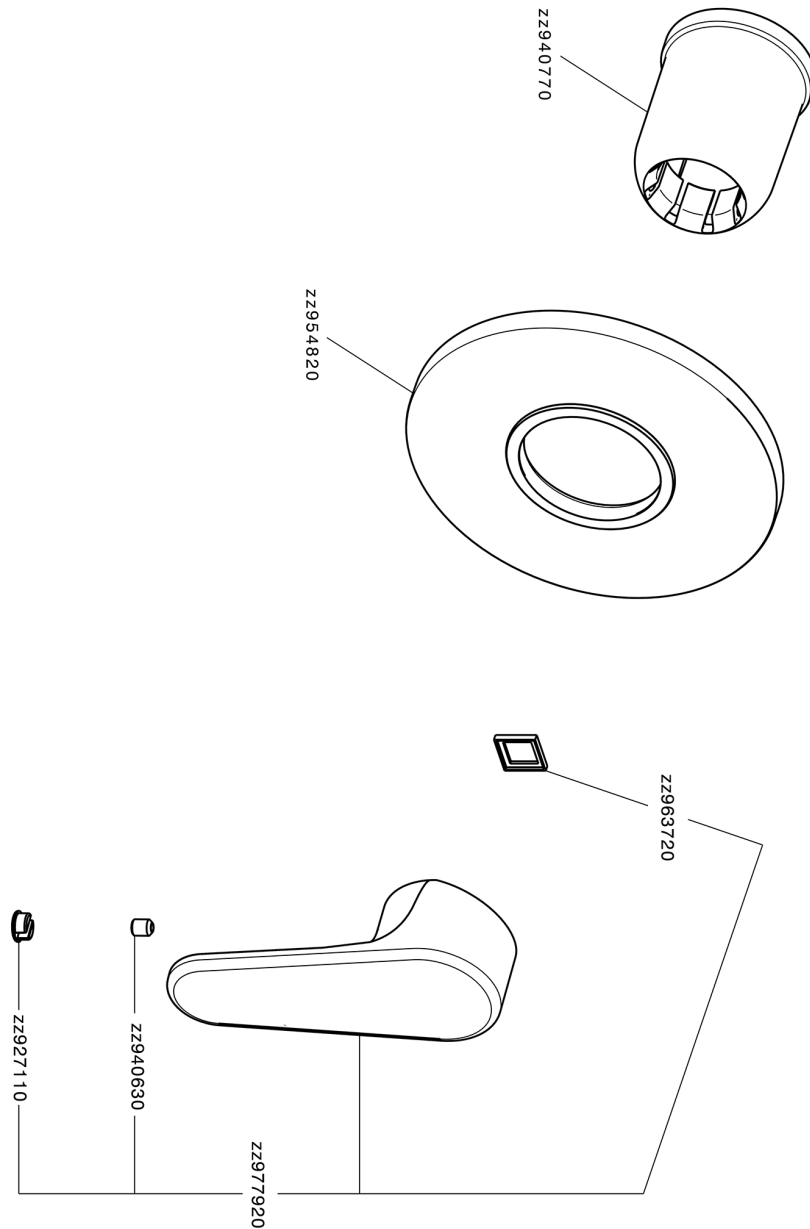

Exposed part for concealed S.L. shower valve H3_AH003000

AH003000

<https://en.huberitalia.com/exposed-part-for-concealed-s-l-shower-valve-h3-ah003000>

Concealed single lever shower valve CONCEALED_ZB005300

ZB005300

<https://en.huberitalia.com/concealed-single-lever-shower-valve-concealed-zb005300>

2026-04-29