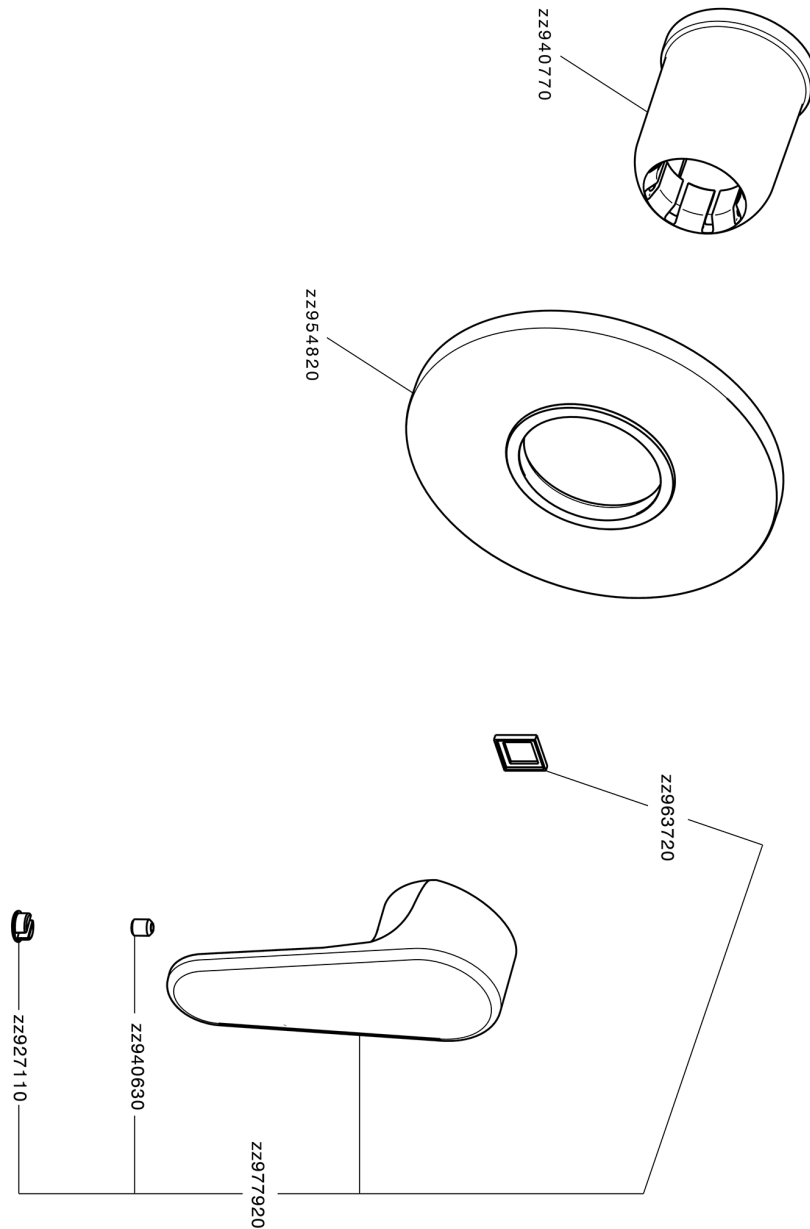

## Exposed part for concealed S.L. shower valve H3\_AH003000

MODEL **AH003000**

Exposed part for concealed S.L. shower valve, without concealed part, for item ZB005300

## Exposed part for concealed S.L. shower valve H3\_AH003000

AH003000

<https://en.huberitalia.com/exposed-part-for-concealed-s-l-shower-valve-h3-ah003000>

## Concealed single lever shower valve CONCEALED\_ZB005300

MODEL **ZB005300**

Concealed single lever shower valve, 1/2" Concealed shower mixer, without trim kit

AVAILABLE FINISHINGS

CHARACTERISTICS

Installation	<b>Concealed</b>
Cartridge Spare Parts	<b>ZZ94035000</b>
<b>35 mm Cartridge</b>	
Concealed	<b>1</b>

Piastra/Plate/Plaque/Platte/Placa  
 2-3mm: XX 27-47 YY 54-74  
 10mm: XX 16-40 YY 43-68

2026-04-29