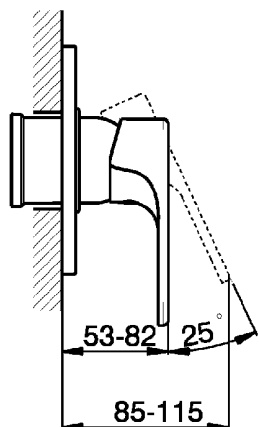

## Exposed part for concealed S.L. shower valve H3\_AH003000

AH003000

<https://en.huberitalia.com/exposed-part-for-concealed-s-l-shower-valve-h3-ah003000>

## Concealed single lever shower valve CONCEALED\_ZB005300

MODEL **ZB005300**

Concealed single lever shower valve, 1/2" Concealed shower mixer, without trim kit

AVAILABLE FINISHINGS

CHARACTERISTICS

Installation	<b>Concealed</b>
Cartridge Spare Parts	<b>ZZ94035000</b>
<b>35 mm Cartridge</b>	
Concealed	<b>1</b>

Piastra/Plate/Plaque/Platte/Placa  
 2-3mm: XX 27-47 YY 54-74  
 10mm: XX 16-40 YY 43-68

2026-04-29