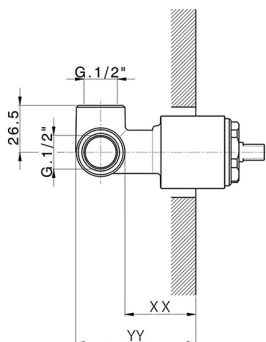

## Concealed single lever shower valve CONCEALED\_ZB005300

MODEL **ZB005300**

Concealed single lever shower valve, 1/2" Concealed shower mixer, without trim kit

AVAILABLE FINISHINGS

CHARACTERISTICS

Installation	<b>Concealed</b>
Cartridge Spare Parts	<b>ZZ94035000</b>
<b>35 mm Cartridge</b>	
Concealed	<b>1</b>

Piastra/Plate/Plaque/Platte/Placa  
 2-3mm: XX 27-47 YY 54-74  
 10mm: XX 16-40 YY 43-68

2026-04-29