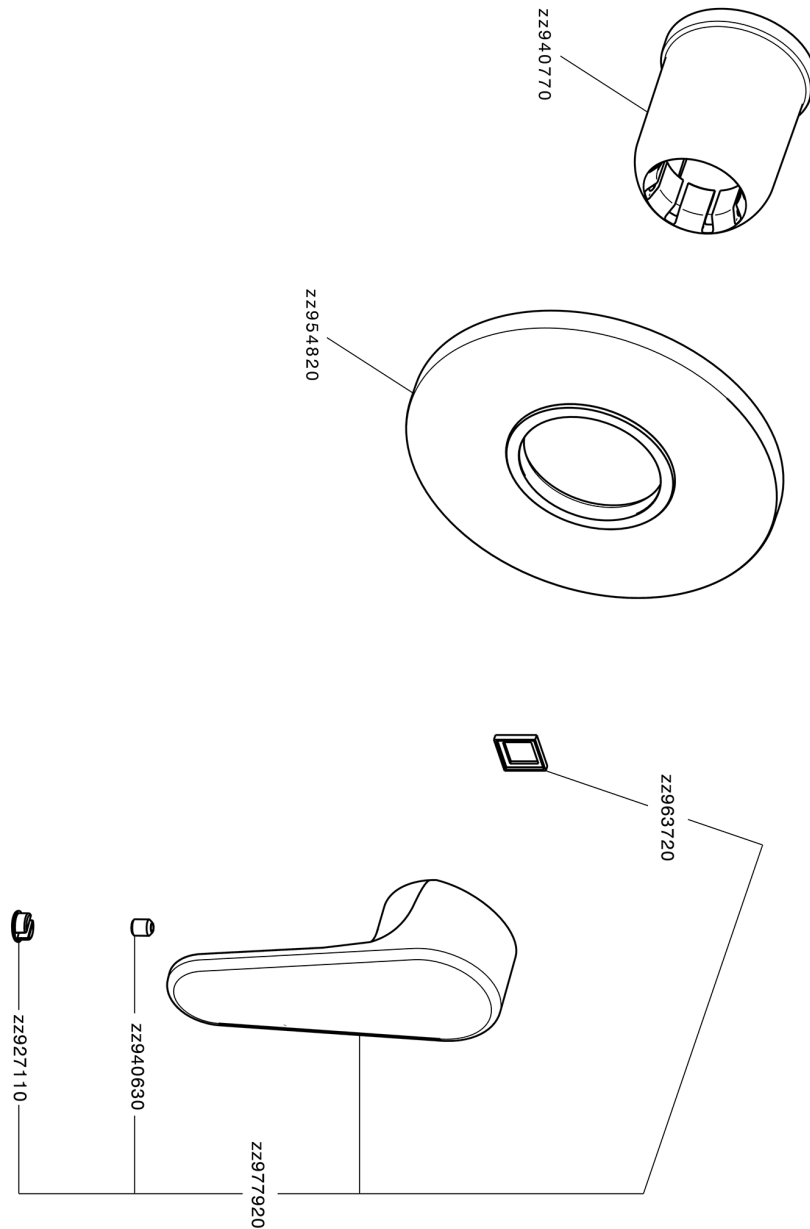

## Exposed part for concealed S.L. shower valve H3\_AH003000

MODEL **AH003000**

Exposed part for concealed S.L. shower valve, without concealed part, for item ZB005300

## Exposed part for concealed S.L. shower valve H3\_AH003000

AH003000

<https://en.huberitalia.com/exposed-part-for-concealed-s-l-shower-valve-h3-ah003000>

**Concealed single lever shower valve CONCEALED\_ZB005300**

MODEL **ZB005300**

Concealed single lever shower valve, 1/2" Concealed shower mixer, without trim kit

AVAILABLE FINISHINGS

 **04** 04 Without finishing

CHARACTERISTICS

Installation	<b>Concealed</b>
Cartridge Spare Parts	<b>ZZ94035000</b>
<b>35 mm Cartridge</b>	
Concealed	<b>1</b>

Piastra/Plate/Plaque/Platte/Placa  
 2-3mm: XX 27-47 YY 54-74  
 10mm: XX 16-40 YY 43-68

2026-06-06