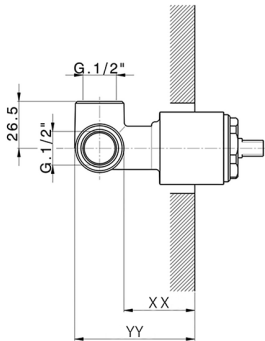

## Exposed part for concealed S.L. shower valve H3\_AH003000

AH003000

<https://en.huberitalia.com/exposed-part-for-concealed-s-l-shower-valve-h3-ah003000>

**Concealed single lever shower valve CONCEALED\_ZB005300**

MODEL **ZB005300**

Concealed single lever shower valve, 1/2" Concealed shower mixer, without trim kit

AVAILABLE FINISHINGS

 **04** 04 Without finishing

CHARACTERISTICS

Installation	<b>Concealed</b>
Cartridge Spare Parts	<b>ZZ94035000</b>
<b>35 mm Cartridge</b>	
Concealed	<b>1</b>

Piastra/Plate/Plaque/Platte/Placa  
 2-3mm: XX 27-47 YY 54-74  
 10mm: XX 16-40 YY 43-68

2026-06-06