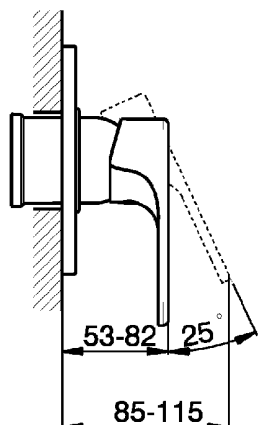

CHARACTERISTICS

Installation **Concealed**

Required concealed parts **ZB005300**