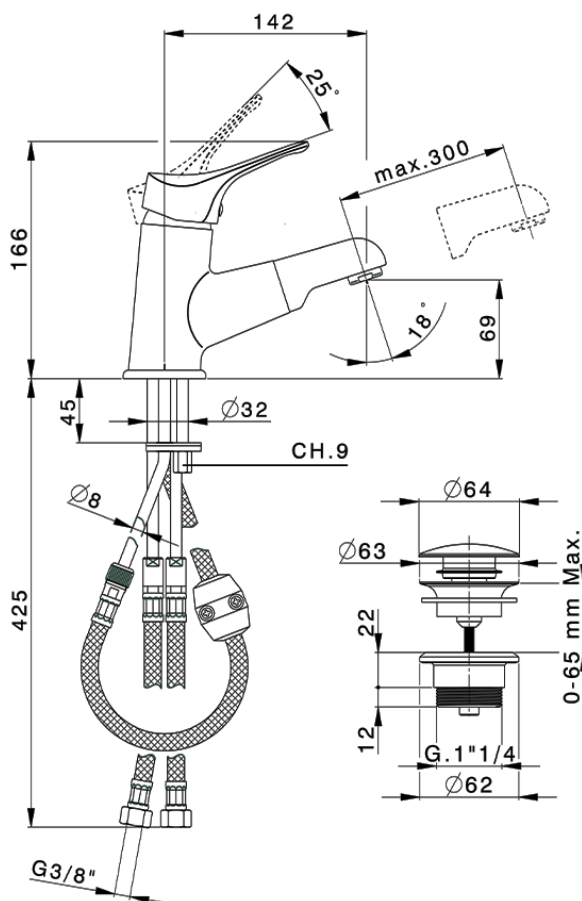

S.L. washbasin mixer with pull-out handspray BACCARAT\_BC000610

BC000610

<https://en.huberitalia.com/s-l-washbasin-mixer-with-pull-out-handspray-baccarat-bc000610>

2026-05-15