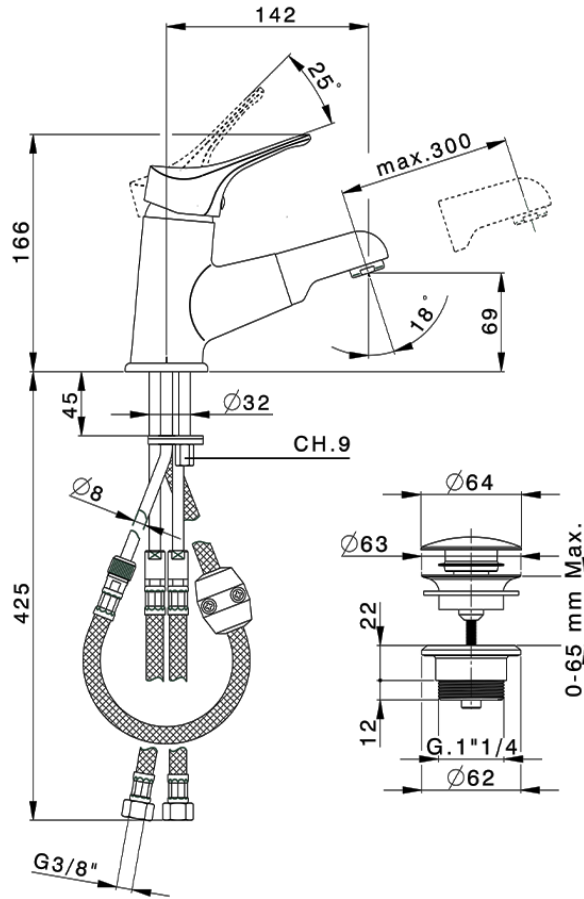

S.L. washbasin mixer with pull-out handspray BACCARAT_BC000610

BC000610

<https://en.huberitalia.com/s-l-washbasin-mixer-with-pull-out-handspray-baccarat-bc000610>

2026-06-26