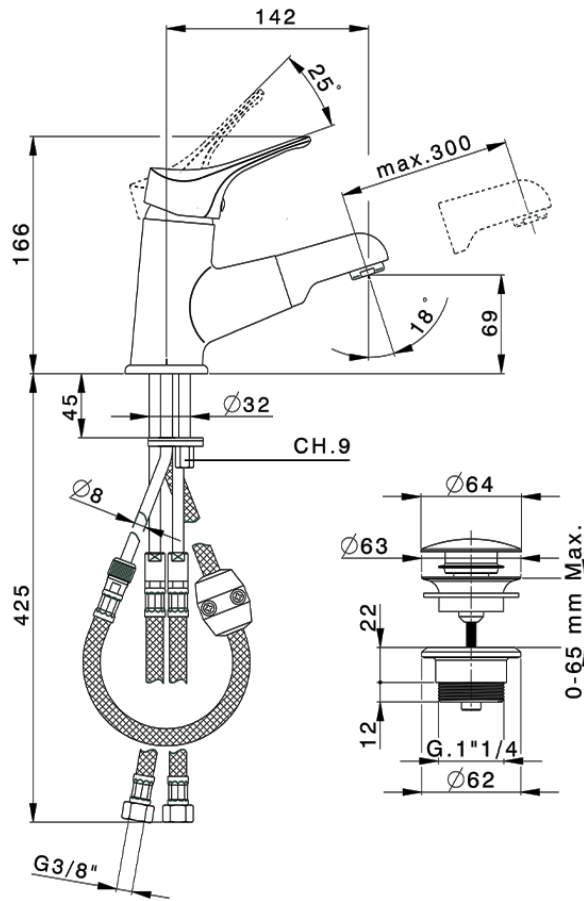

S.L. washbasin mixer with pull-out handspray BACCARAT_BC000610

BC000610

<https://en.huberitalia.com/s-l-washbasin-mixer-with-pull-out-handspray-baccarat-bc000610>

2026-06-05