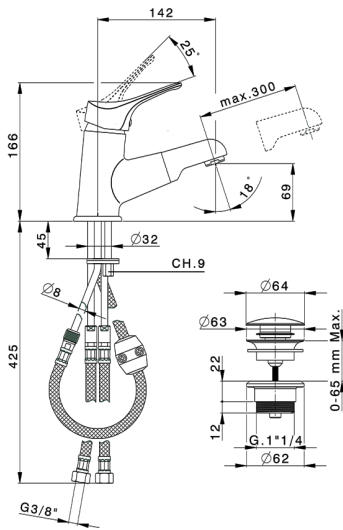

S.L. washbasin mixer with pull-out handspray BACCARAT_BC000610

MODEL **BC000610**

S.L.washbasin mixer with pull-out handspray,with 1"1/4 automatic pop-up waste,G.3/8" stainless steel flexible hose

AVAILABLE FINISHINGS

CHARACTERISTICS

Cartridge Spare Parts **ZZ95274000**

40 mm Cartridge

2026-05-15