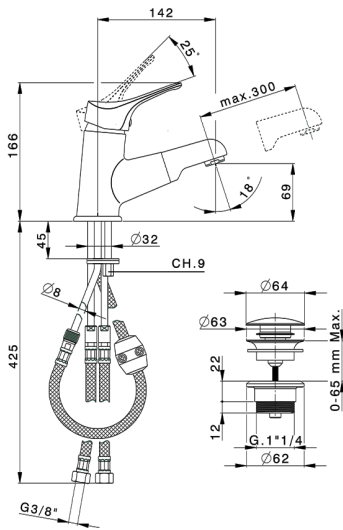

## S.L. washbasin mixer with pull-out handspray BACCARAT\_BC000610

MODEL **BC000610**

S.L.washbasin mixer with pull-out handspray,with 1"1/4 automatic pop-up waste,G.3/8" stainless steel flexible hose

AVAILABLE FINISHINGS

**21** 21 Chrome

CHARACTERISTICS

Cartridge Spare Parts **ZZ95274000**

**40 mm Cartridge**

2026-06-26