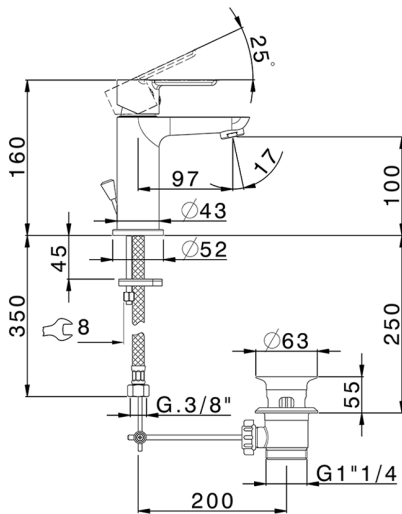

Single lever washbasin mixer

MODEL **ZR000514**

Single lever washbasin mixer, with automatic 1"1/4 automatic pop-up waste, G.3/8" stainless steel flexible hoses

AVAILABLE FINISHINGS

21 21 Chrome

CHARACTERISTICS

Cartridge Spare Parts **ZZ99750000**

35 mm Cartridge

2024-09-19