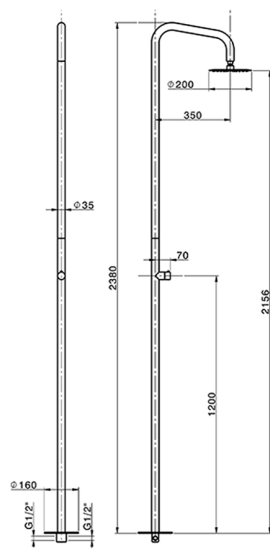

## Free Standing Progressive Shower Column COMMUNITY\_LX005130

MODEL **LX005130**

Free Standing Progressive Shower Column, for Indoor/Outdoor use, D.200 mm INOX round showerhead, INOX AISI 316L

AVAILABLE FINISHINGS

**D1** D1 Brushed Inox

CHARACTERISTICS

Cartridge Spare Parts **ZZ9C292000**

**25 mm Progressive single-lever cartridge**

2024-10-22