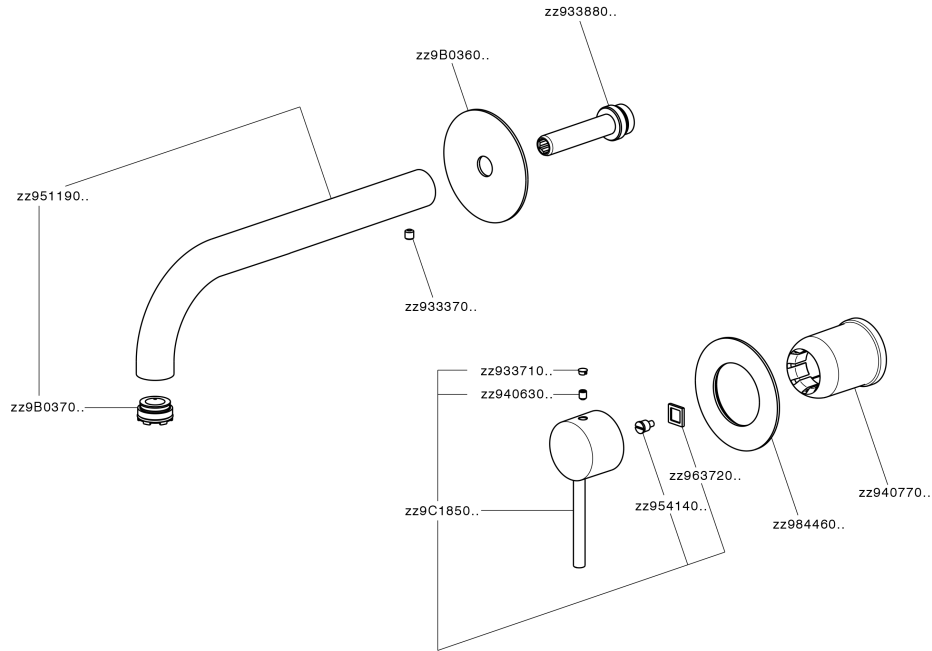

## Exposed part for single lever washbasin valve NUOVA KIRUNA\_K200551F

MODEL **K200551F**

Exposed part for single lever basin mixer, without concealed part, spout L.300 mm, for item Easy-Box ZB002450 and art.ZB025510

## Exposed part for single lever washbasin valve NUOVA KIRUNA\_K200551F

K200551F

<https://en.huberitalia.com/exposed-part-for-single-lever-washbasin-valve-nuova-kiruna-k200551f>

## Concealed single lever washbasin mixer Easy-Box CONCEALED\_ZB002450

MODEL **ZB002450**

Concealed single lever washbasin mixer  
Easy-Box, with protection guard box, without trim kit

AVAILABLE FINISHINGS

CHARACTERISTICS

Concealed **1**  
Cartridge Spare Parts **ZZ95409000**  
**35 mm Cartridge**

Piastra/Plate/Plaque/Platte/Placa

2-3mm: XX 56-76

10mm: XX 48-68