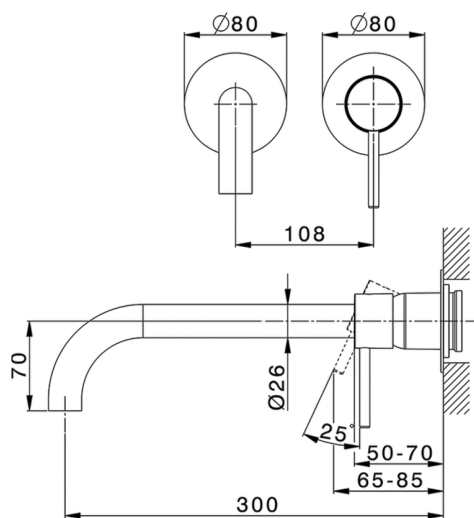

## Exposed part for single lever washbasin valve NUOVA KIRUNA\_K200551F

MODEL **K200551F**

Exposed part for single lever basin mixer, without concealed part, spout L.300 mm, for item Easy-Box ZB002450 and art.ZB025510

## Exposed part for single lever washbasin valve NUOVA KIRUNA\_K200551F

K200551F

<https://en.huberitalia.com/exposed-part-for-single-lever-washbasin-valve-nuova-kiruna-k200551f>

CHARACTERISTICS

Concealed **1**  
Cartridge Spare Parts **ZZ95409000**  
**35 mm Cartridge**

Piastra/Plate/Plaque/Platte/Placa

2-3mm: XX 56-76

10mm: XX 48-68