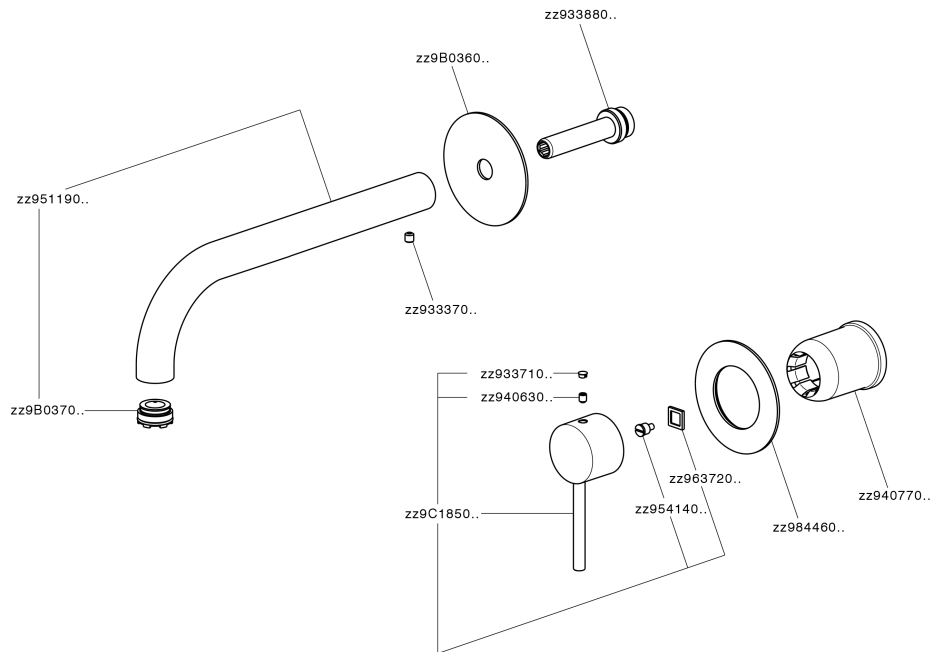

## Exposed part for single lever washbasin valve NUOVA KIRUNA\_K200551F

K200551F

<https://en.huberitalia.com/exposed-part-for-single-lever-washbasin-valve-nuova-kiruna-k200551f>

Concealed single lever washbasin mixer Easy-Box CONCEALED\_ZB002450

ZB002450

<https://en.huberitalia.com/concealed-single-lever-washbasin-mixer-easy-box-concealed-zb002450>

2025-01-05