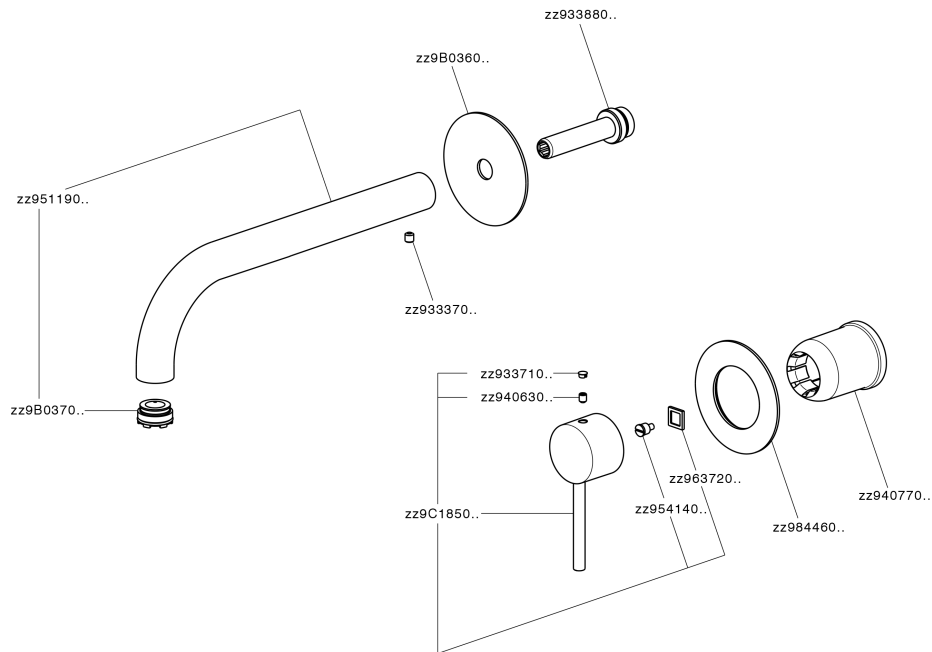

Exposed part for single lever washbasin valve NUOVA KIRUNA_K200551F

MODEL **K200551F**

Exposed part for single lever basin mixer, without concealed part, spout L.300 mm, for item Easy-Box ZB002450 and art.ZB025510

Exposed part for single lever washbasin valve NUOVA KIRUNA_K200551F

K200551F

<https://en.huberitalia.com/exposed-part-for-single-lever-washbasin-valve-nuova-kiruna-k200551f>

Concealed single lever washbasin mixer Easy-Box CONCEALED_ZB002450

MODEL **ZB002450**

Concealed single lever washbasin mixer
Easy-Box, with protection guard box, without trim kit

AVAILABLE FINISHINGS

CHARACTERISTICS

Concealed **1**
Cartridge Spare Parts **ZZ95409000**
35 mm Cartridge

Piastra/Plate/Plaque/Platte/Placa

2-3mm: XX 56-76

10mm: XX 48-68

EcoStop

EcoStop feature limits water flow to approximately 50% of maximum output with one point of resistance on setting. Push slightly past the middle stop only when full water output is required. This will save water up to 50%.