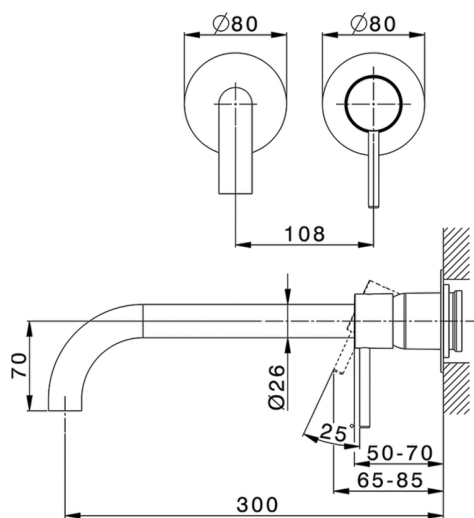

Exposed part for single lever washbasin valve NUOVA KIRUNA_K200551F

MODEL **K200551F**

Exposed part for single lever basin mixer, without concealed part, spout L.300 mm, for item Easy-Box ZB002450 and art.ZB025510

Exposed part for single lever washbasin valve NUOVA KIRUNA_K200551F

K200551F

<https://en.huberitalia.com/exposed-part-for-single-lever-washbasin-valve-nuova-kiruna-k200551f>

Concealed single lever washbasin mixer Easy-Box CONCEALED_ZB002450

MODEL **ZB002450**

Concealed single lever washbasin mixer
Easy-Box, with protection guard box, without trim kit

AVAILABLE FINISHINGS

CHARACTERISTICS

Concealed **1**
Cartridge Spare Parts **ZZ95409000**
35 mm Cartridge

Piastra/Plate/Plaque/Platte/Placa

2-3mm: XX 56-76

10mm: XX 48-68

EcoStop

EcoStop feature limits water flow to approximately 50% of maximum output with one point of resistance on setting. Push slightly past the middle stop only when full water output is required. This will save water up to 50%.