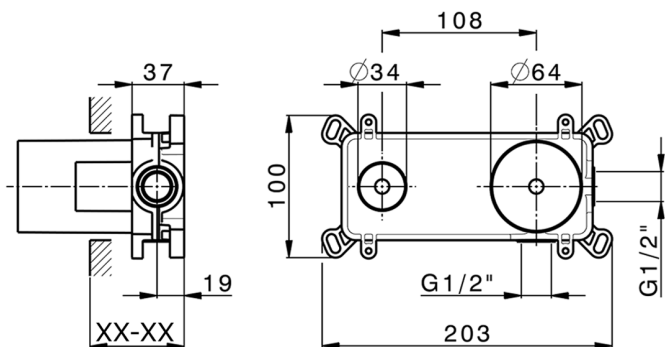

Exposed part for single lever washbasin valve NUOVA KIRUNA_K200551F

MODEL **K200551F**

Exposed part for single lever basin mixer, without concealed part, spout L.300 mm, for item Easy-Box ZB002450 and art.ZB025510

MODEL **ZB002450**

Concealed single lever washbasin mixer
Easy-Box, with protection guard box, without trim kit

AVAILABLE FINISHINGS

CHARACTERISTICS

Concealed **1**
Cartridge Spare Parts **ZZ95409000**
35 mm Cartridge

Piastra/Plate/Plaque/Platte/Placa

2-3mm: XX 56-76

10mm: XX 48-68

EcoStop

EcoStop feature limits water flow to approximately 50% of maximum output with one point of resistance on setting. Push slightly past the middle stop only when full water output is required. This will save water up to 50%.