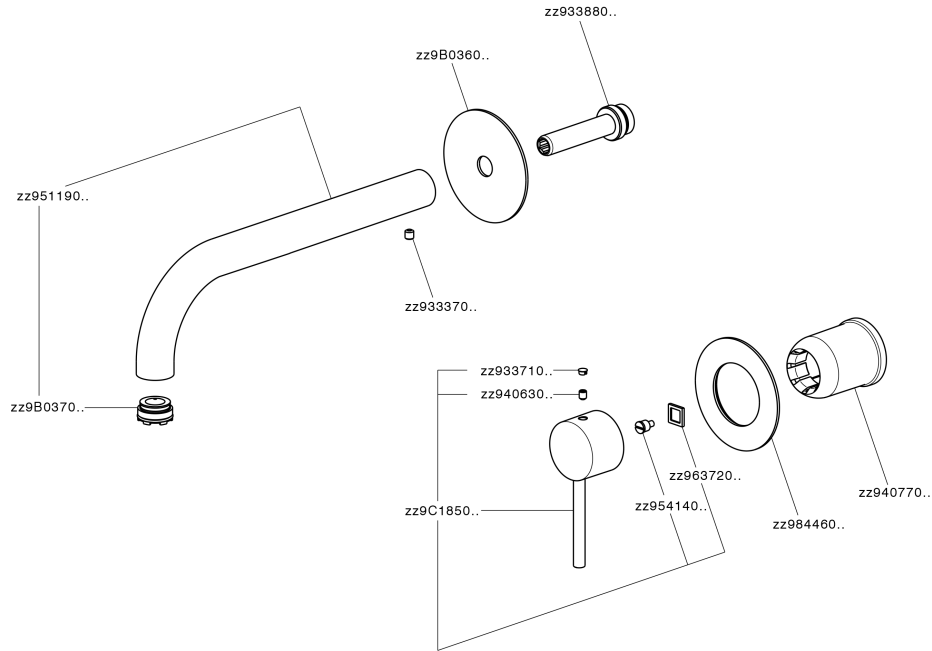

Exposed part for single lever washbasin valve NUOVA KIRUNA_K200551F

K200551F

<https://en.huberitalia.com/exposed-part-for-single-lever-washbasin-valve-nuova-kiruna-k200551f>

Concealed single lever washbasin mixer Easy-Box CONCEALED_ZB002450

ZB002450

<https://en.huberitalia.com/concealed-single-lever-washbasin-mixer-easy-box-concealed-zb002450>

2024-12-04